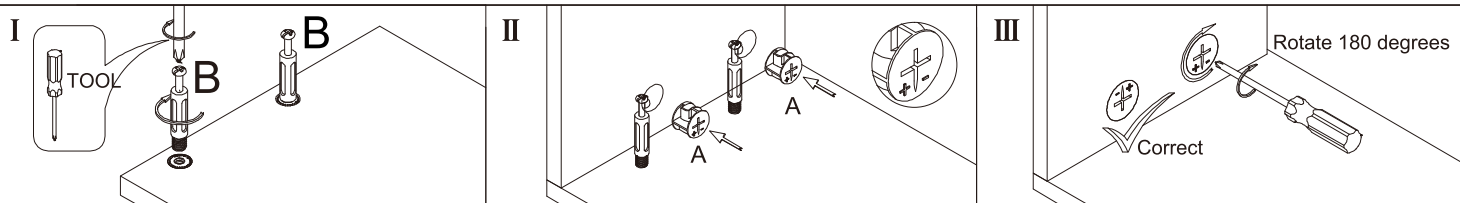

Disassembly and installation of accessories

A 80PCS 15*10mm	B 80PCS 6*28mm	C 8PCS 3.5*14mm	D 4PCS 8*30mm	E 11PCS Φ 15mm	F 16PCS 4*12mm	G 4PCS 	 Tools Recommended	
H 2PCS 	I 2PCS 4*18mm	J 1PCS