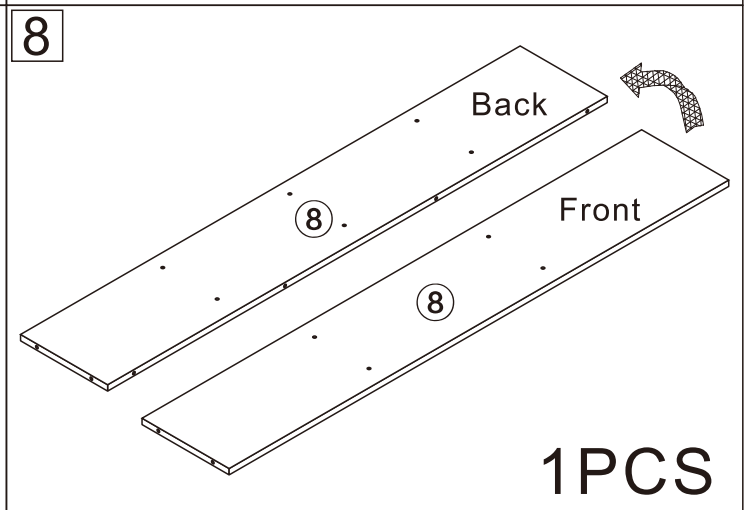

TV STAND

L1980*W400*H765MM

Installation Instructions

Notes: Don't tighten screws completely at first, just in case parts were assembled wrongly and need disassemble. Tighten screws at last when all parts are put together.

1

B	80PCS
6*28mm	

2

A	5PCS
	
15*10mm	

3

A	8PCS
	
15*10mm	

4

A	8PCS
	
15*10mm	

5

6

7

A	15PCS	J	1PCS
			
15*10mm			

8

9

10

A	4PCS
	
15*10mm	

11

A	12PCS	D	4PCS
			
15*10mm		8*30mm	

ok!

C 8PCS	F 16PCS	G 4PCS	H 2PCS	I 2PCS
				
3.5*14mm	4*12mm			4*18mm