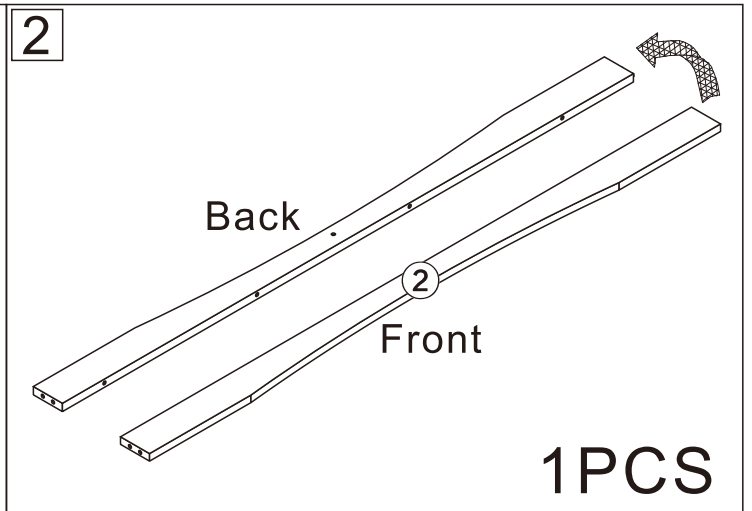

TV STAND

L1980*W400*H765MM

Installation Instructions

Notes: Don't tighten screws completely at first, just in case parts were assembled wrongly and need disassemble. Tighten screws at last when all parts are put together.

1

B	80PCS
6*28mm	

2

A	5PCS
	
15*10mm	

3

A	8PCS
	
15*10mm	

4

A	8PCS
	
15*10mm	

5

6

7

A	15PCS	J	1PCS
			
15*10mm			

8

9

10

A	4PCS
	
15*10mm	

11

A	12PCS	D	4PCS
			
15*10mm		8*30mm	

ok!

C 8PCS	F 16PCS	G 4PCS	H 2PCS	I 2PCS
				
3.5*14mm	4*12mm			4*18mm