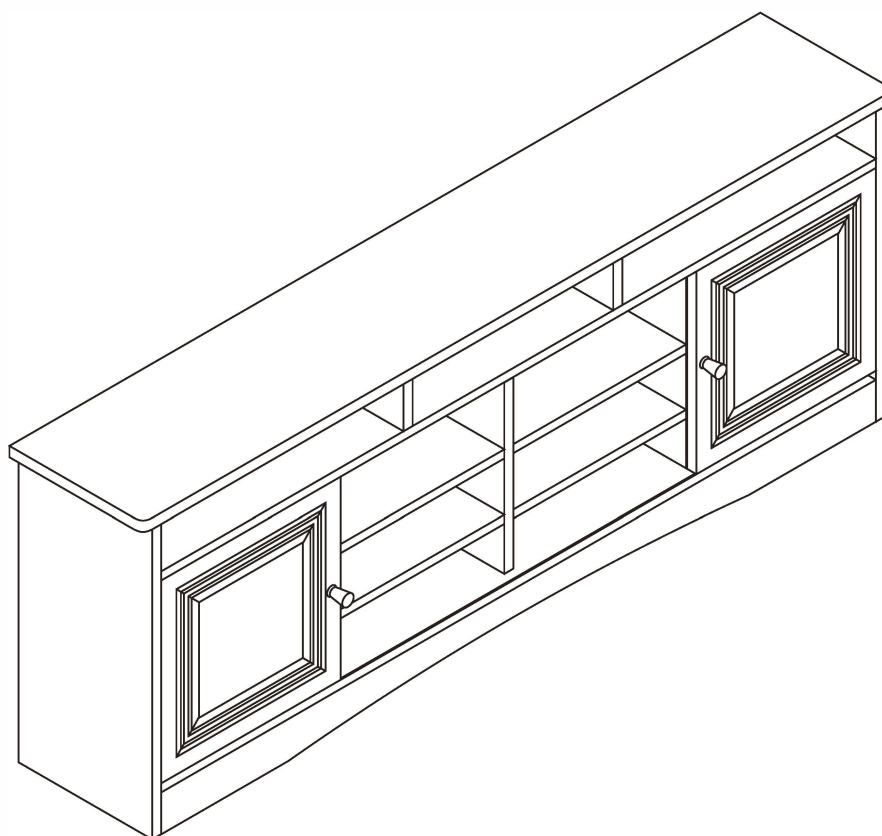

TV STAND

L1980*W400*H765MM

Installation Instructions

Notes: Don't tighten screws completely at first, just in case parts were assembled wrongly and need disassemble. Tighten screws at last when all parts are put together.

1

B	80PCS
6*28mm	

2

A	5PCS
	
15*10mm	

3

A	8PCS
	
15*10mm	

4

A	8PCS
	
15*10mm	