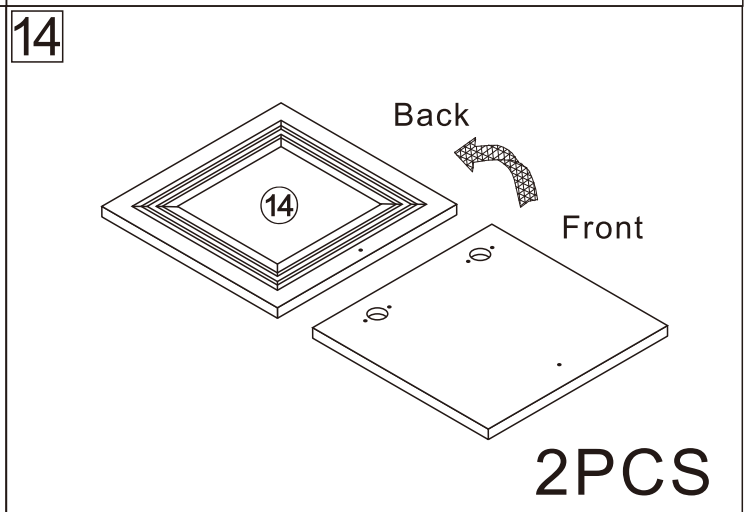

TV STAND

L1980*W400*H765MM

Installation Instructions

Notes: Don't tighten screws completely at first, just in case parts were assembled wrongly and need disassemble. Tighten screws at last when all parts are put together.

Disassembly and installation of accessories

A 80PCS  15*10mm	B 80PCS  6*28mm	C 8PCS  3.5*14mm	D 4PCS  8*30mm	E 11PCS  Φ 15mm	F 16PCS  4*12mm	G 4PCS 	 Tools Recommended	
H 2PCS 	I 2PCS  4*18mm	J 1PCS 						

1

B	80PCS
6*28mm	

2

A	5PCS
	
15*10mm	

3

A	8PCS
	
15*10mm	

4

A	8PCS
	
15*10mm	

11

A	12PCS	D	4PCS
			
15*10mm		8*30mm	

ok!

C 8PCS	F 16PCS	G 4PCS	H 2PCS	I 2PCS
				
3.5*14mm	4*12mm			4*18mm