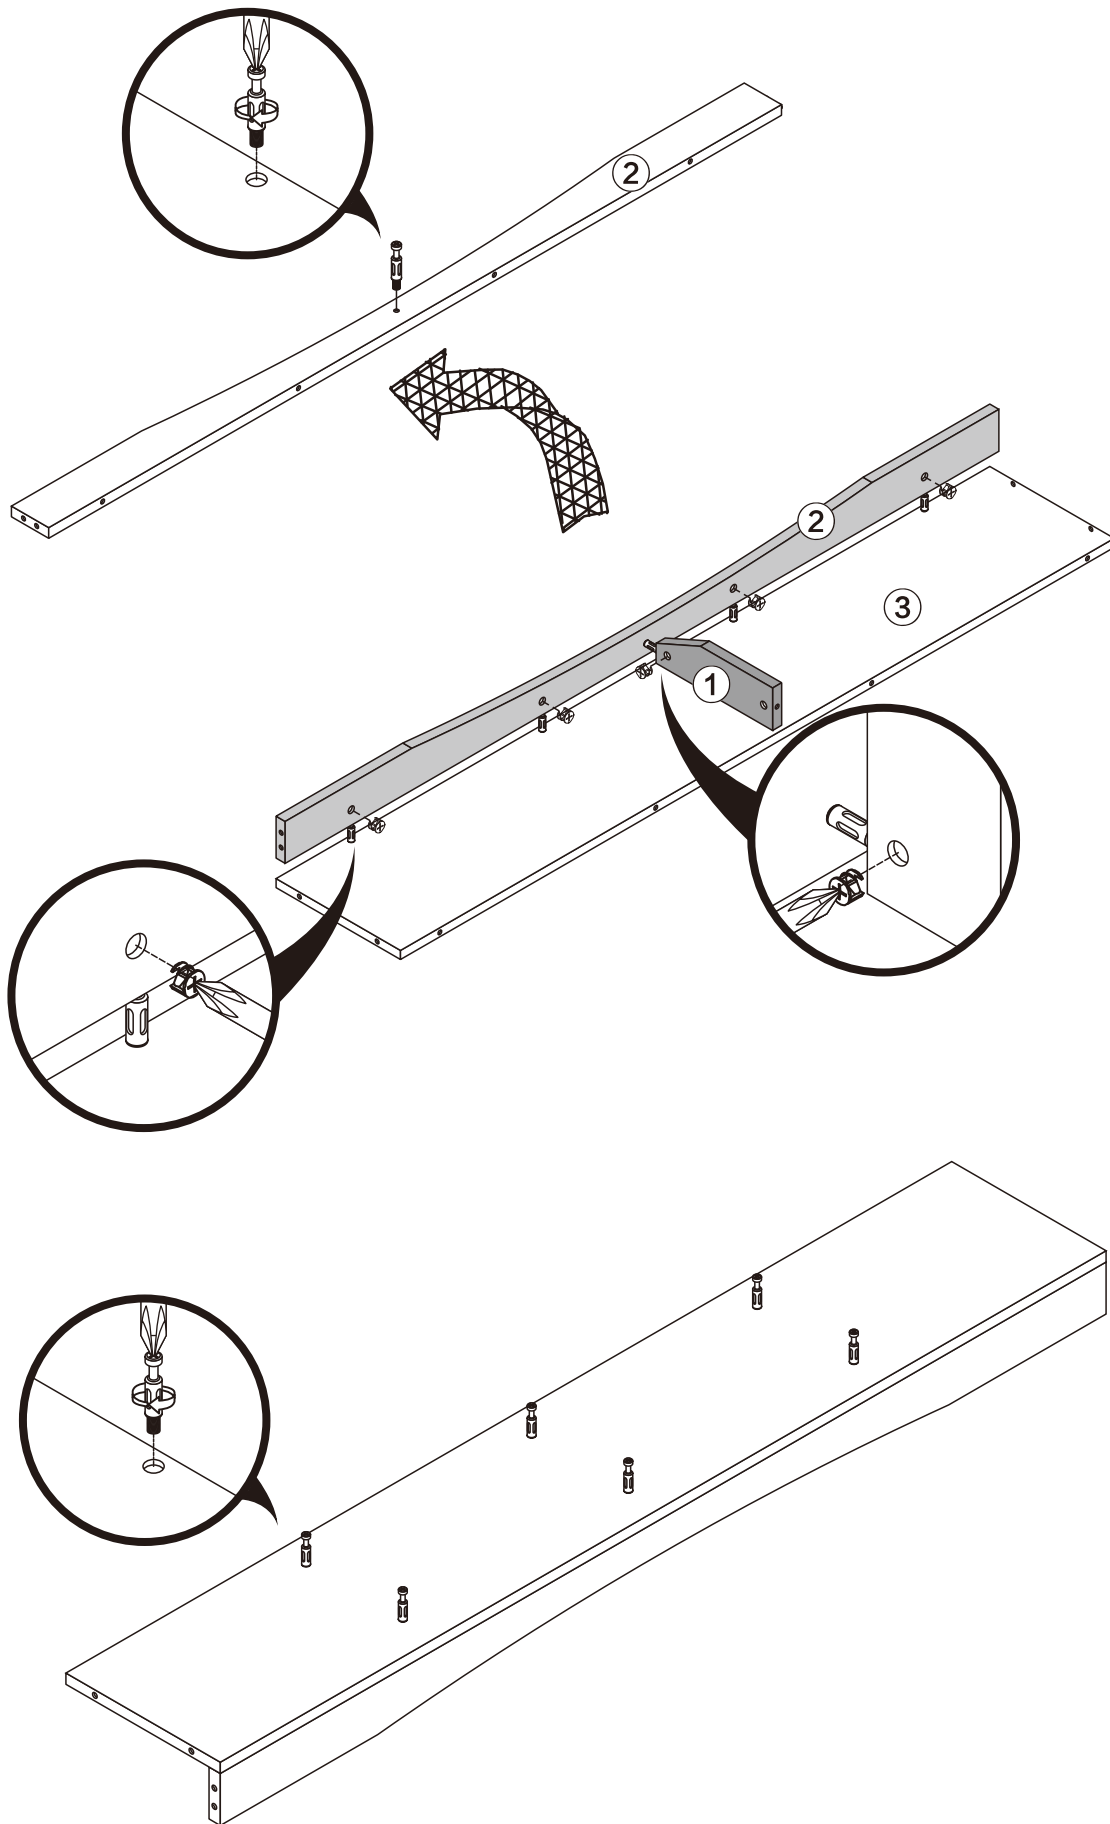

TV STAND

L1980*W400*H765MM

Installation Instructions

Notes: Don't tighten screws completely at first, just in case parts were assembled wrongly and need disassemble. Tighten screws at last when all parts are put together.

Disassembly and installation of accessories

A 80PCS  15*10mm	B 80PCS  6*28mm	C 8PCS  3.5*14mm	D 4PCS  8*30mm	E 11PCS  Φ 15mm	F 16PCS  4*12mm	G 4PCS 	 Tools Recommended	
H 2PCS 	I 2PCS  4*18mm	J 1PCS 						

1

B	80PCS
6*28mm	

2

A	5PCS
	
15*10mm	

3

A	8PCS
	
15*10mm	

4

A	8PCS
	
15*10mm	

5

6

7

A	15PCS	J	1PCS
			
15*10mm			

8

9

10

A	4PCS
	
15*10mm	