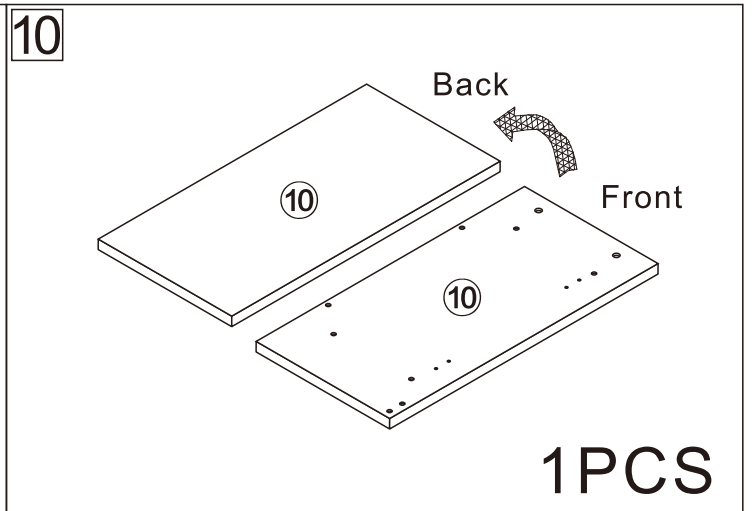

TV STAND

L1980*W400*H765MM

Installation Instructions

Notes: Don't tighten screws completely at first, just in case parts were assembled wrongly and need disassemble. Tighten screws at last when all parts are put together.

Disassembly and installation of accessories

A 80PCS  15*10mm	B 80PCS  6*28mm	C 8PCS  3.5*14mm	D 4PCS  8*30mm	E 11PCS  Φ 15mm	F 16PCS  4*12mm	G 4PCS 	 Tools Recommended	
H 2PCS 	I 2PCS  4*18mm	J 1PCS 						

1

B	80PCS
6*28mm	

2

A	5PCS
	
15*10mm	

3

A	8PCS
	
15*10mm	

4

A	8PCS
	
15*10mm	

11

A	12PCS	D	4PCS
			
15*10mm		8*30mm	

ok!

C 8PCS	F 16PCS	G 4PCS	H 2PCS	I 2PCS
				
3.5*14mm	4*12mm			4*18mm