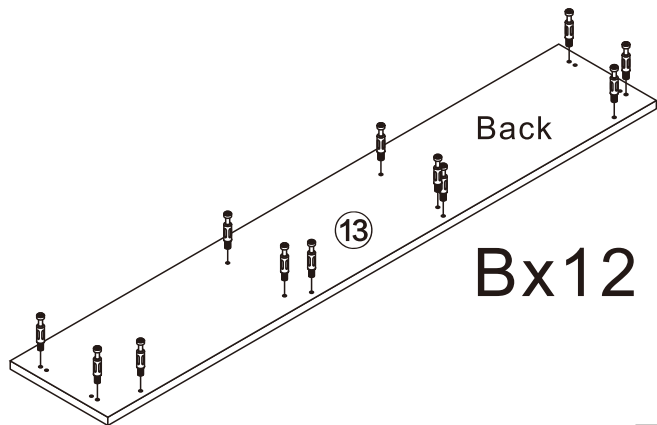

TV STAND

L1980*W400*H765MM

Installation Instructions

Notes: Don't tighten screws completely at first, just in case parts were assembled wrongly and need disassemble. Tighten screws at last when all parts are put together.

1

B	80PCS
6*28mm	

2

A	5PCS
	
15*10mm	

3

A	8PCS
	
15*10mm	

4

A	8PCS
	
15*10mm	

5

6

7

A	15PCS	J	1PCS
			
15*10mm			

8

9

10

A	4PCS
	
15*10mm	

11

A	12PCS	D	4PCS
			
15*10mm		8*30mm	

ok!

C 8PCS	F 16PCS	G 4PCS	H 2PCS	I 2PCS
				
3.5*14mm	4*12mm			4*18mm