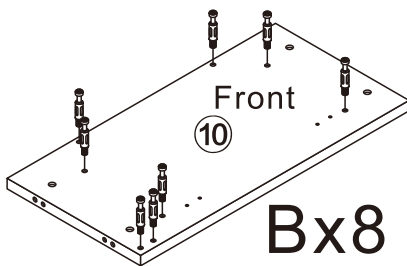

TV STAND

L1980*W400*H765MM

Installation Instructions

Notes: Don't tighten screws completely at first, just in case parts were assembled wrongly and need disassemble. Tighten screws at last when all parts are put together.

Disassembly and installation of accessories

A 80PCS  15*10mm	B 80PCS  6*28mm	C 8PCS  3.5*14mm	D 4PCS  8*30mm	E 11PCS  Φ 15mm	F 16PCS  4*12mm	G 4PCS 	 Tools Recommended	
H 2PCS 	I 2PCS  4*18mm	J 1PCS 						

1

B	80PCS
6*28mm	

2

A	5PCS
	
15*10mm	

3

A	8PCS
	
15*10mm	

4

A	8PCS
	
15*10mm	

5

6

7

A	15PCS	J	1PCS
			
15*10mm			

8

9

10

A	4PCS
	
15*10mm	