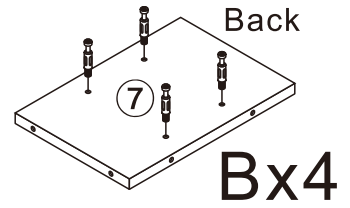

TV STAND

L1980*W400*H765MM

Installation Instructions

Notes: Don't tighten screws completely at first, just in case parts were assembled wrongly and need disassemble. Tighten screws at last when all parts are put together.

Disassembly and installation of accessories

A 80PCS  15*10mm	B 80PCS  6*28mm	C 8PCS  3.5*14mm	D 4PCS  8*30mm	E 11PCS  Φ 15mm	F 16PCS  4*12mm	G 4PCS 	 Tools Recommended	
H 2PCS 	I 2PCS  4*18mm	J 1PCS 						

1

B	80PCS
6*28mm	

2

A	5PCS
	
15*10mm	

3

A	8PCS
	
15*10mm	

4

A	8PCS
	
15*10mm	