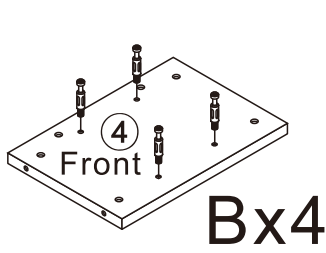

TV STAND

L1980*W400*H765MM

Installation Instructions

Notes: Don't tighten screws completely at first, just in case parts were assembled wrongly and need disassemble. Tighten screws at last when all parts are put together.

Disassembly and installation of accessories

A 80PCS  15*10mm	B 80PCS  6*28mm	C 8PCS  3.5*14mm	D 4PCS  8*30mm	E 11PCS  Φ 15mm	F 16PCS  4*12mm	G 4PCS 	 Tools Recommended	
H 2PCS 	I 2PCS  4*18mm	J 1PCS 						

1

B	80PCS
6*28mm	

2

A	5PCS
	
15*10mm	

3

A	8PCS
	
15*10mm	

4

A	8PCS
	
15*10mm	

5

6

7

A	15PCS	J	1PCS
			
15*10mm			

8

9

10

A	4PCS
	
15*10mm	