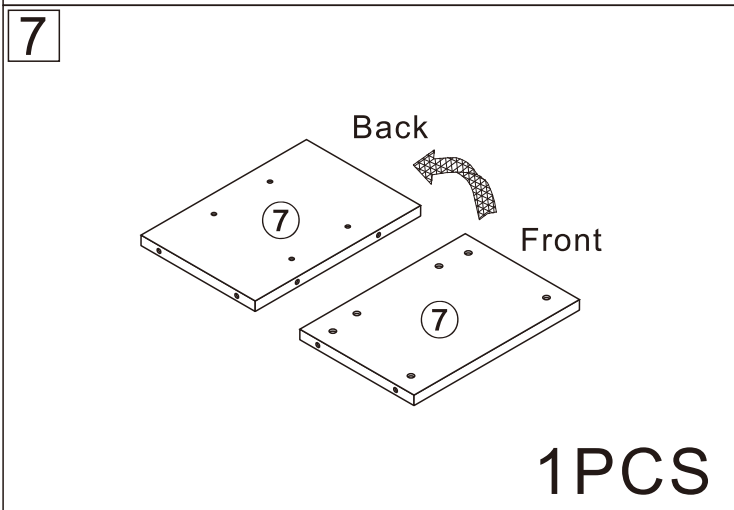

TV STAND

L1980*W400*H765MM

Installation Instructions

Notes: Don't tighten screws completely at first, just in case parts were assembled wrongly and need disassemble. Tighten screws at last when all parts are put together.

Disassembly and installation of accessories

A 80PCS  15*10mm	B 80PCS  6*28mm	C 8PCS  3.5*14mm	D 4PCS  8*30mm	E 11PCS  Φ 15mm	F 16PCS  4*12mm	G 4PCS 	 Tools Recommended	
H 2PCS 	I 2PCS  4*18mm	J 1PCS 						

1

B	80PCS
6*28mm	

2

A	5PCS
	
15*10mm	

3

A	8PCS
	
15*10mm	

4

A	8PCS
	
15*10mm	

11

A	12PCS	D	4PCS
			
15*10mm		8*30mm	

ok!

C 8PCS	F 16PCS	G 4PCS	H 2PCS	I 2PCS
				
3.5*14mm	4*12mm			4*18mm