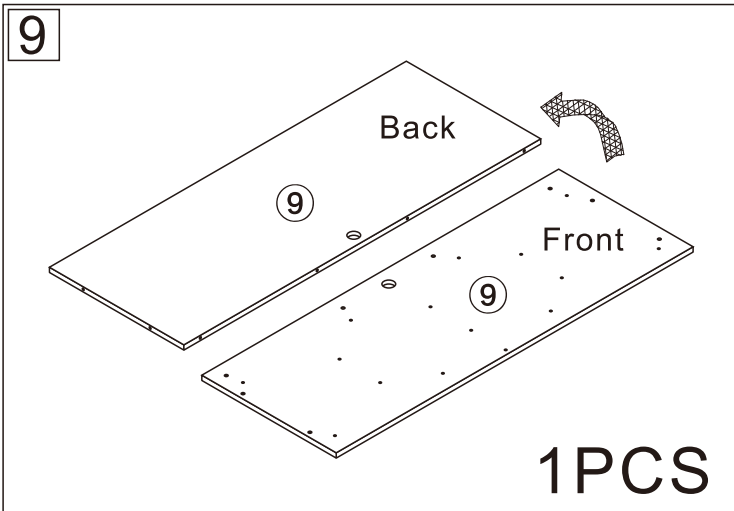

TV STAND

L1980*W400*H765MM

Installation Instructions

Notes: Don't tighten screws completely at first, just in case parts were assembled wrongly and need disassemble. Tighten screws at last when all parts are put together.

1

B	80PCS
6*28mm	

2

A	5PCS
	
15*10mm	

3

A	8PCS
	
15*10mm	

4

A	8PCS
	
15*10mm	

5

6

7

A	15PCS	J	1PCS
			
15*10mm			

8

9

10

A	4PCS
	
15*10mm	

11

A	12PCS	D	4PCS
			
15*10mm		8*30mm	

ok!

C 8PCS	F 16PCS	G 4PCS	H 2PCS	I 2PCS
				
3.5*14mm	4*12mm			4*18mm