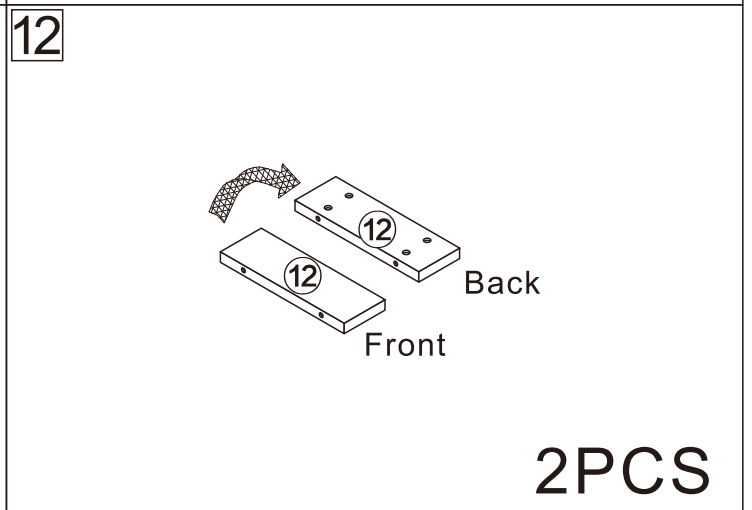

TV STAND

L1980*W400*H765MM

Installation Instructions

Notes: Don't tighten screws completely at first, just in case parts were assembled wrongly and need disassemble. Tighten screws at last when all parts are put together.

Disassembly and installation of accessories

A 80PCS  15*10mm	B 80PCS  6*28mm	C 8PCS  3.5*14mm	D 4PCS  8*30mm	E 11PCS  Φ 15mm	F 16PCS  4*12mm	G 4PCS 	 Tools Recommended	
H 2PCS 	I 2PCS  4*18mm	J 1PCS 						

1

B	80PCS
6*28mm	

2

A	5PCS
	
15*10mm	

3

A	8PCS
	
15*10mm	

4

A	8PCS
	
15*10mm	

11

A	12PCS	D	4PCS
			
15*10mm		8*30mm	

ok!

C 8PCS	F 16PCS	G 4PCS	H 2PCS	I 2PCS
				
3.5*14mm	4*12mm			4*18mm