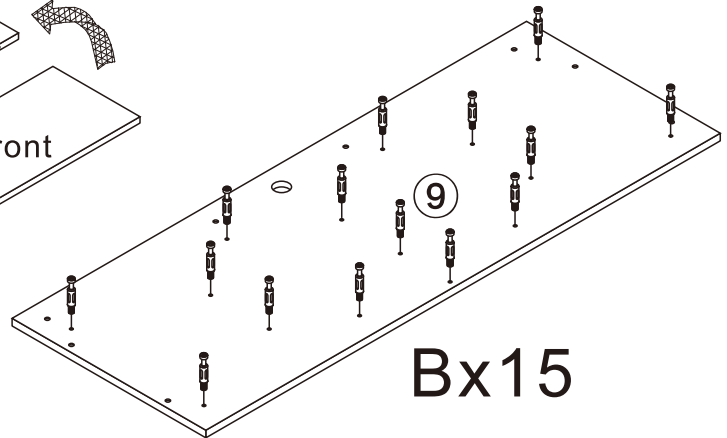

TV STAND

L1980*W400*H765MM

Installation Instructions

Notes: Don't tighten screws completely at first, just in case parts were assembled wrongly and need disassemble. Tighten screws at last when all parts are put together.

Disassembly and installation of accessories

A 80PCS  15*10mm	B 80PCS  6*28mm	C 8PCS  3.5*14mm	D 4PCS  8*30mm	E 11PCS  Φ 15mm	F 16PCS  4*12mm	G 4PCS 	 Tools Recommended	
H 2PCS 	I 2PCS  4*18mm	J 1PCS 						

1

B	80PCS
6*28mm	

2

A	5PCS
	
15*10mm	

3

A	8PCS
	
15*10mm	

4

A	8PCS
	
15*10mm	

5

6

7

A	15PCS	J	1PCS
			
15*10mm			

8

9

10

A	4PCS
	
15*10mm	