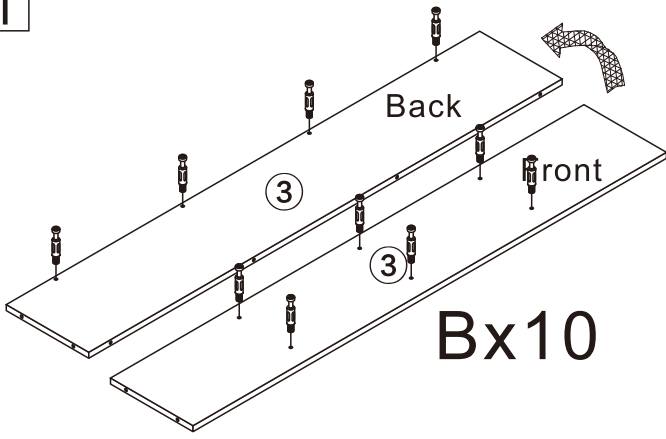

TV STAND

L1980*W400*H765MM

Installation Instructions

Notes: Don't tighten screws completely at first, just in case parts were assembled wrongly and need disassemble. Tighten screws at last when all parts are put together.

Disassembly and installation of accessories

A 80PCS  15*10mm	B 80PCS  6*28mm	C 8PCS  3.5*14mm	D 4PCS  8*30mm	E 11PCS  Φ 15mm	F 16PCS  4*12mm	G 4PCS 	 Tools Recommended	
H 2PCS 	I 2PCS  4*18mm	J 1PCS 						

1

B	80PCS
6*28mm	

2

A	5PCS
	
15*10mm	

3

A	8PCS
	
15*10mm	

4

A	8PCS
	
15*10mm	

5

6

7

A	15PCS	J	1PCS
			
15*10mm			

8

9

10

A	4PCS
	
15*10mm	