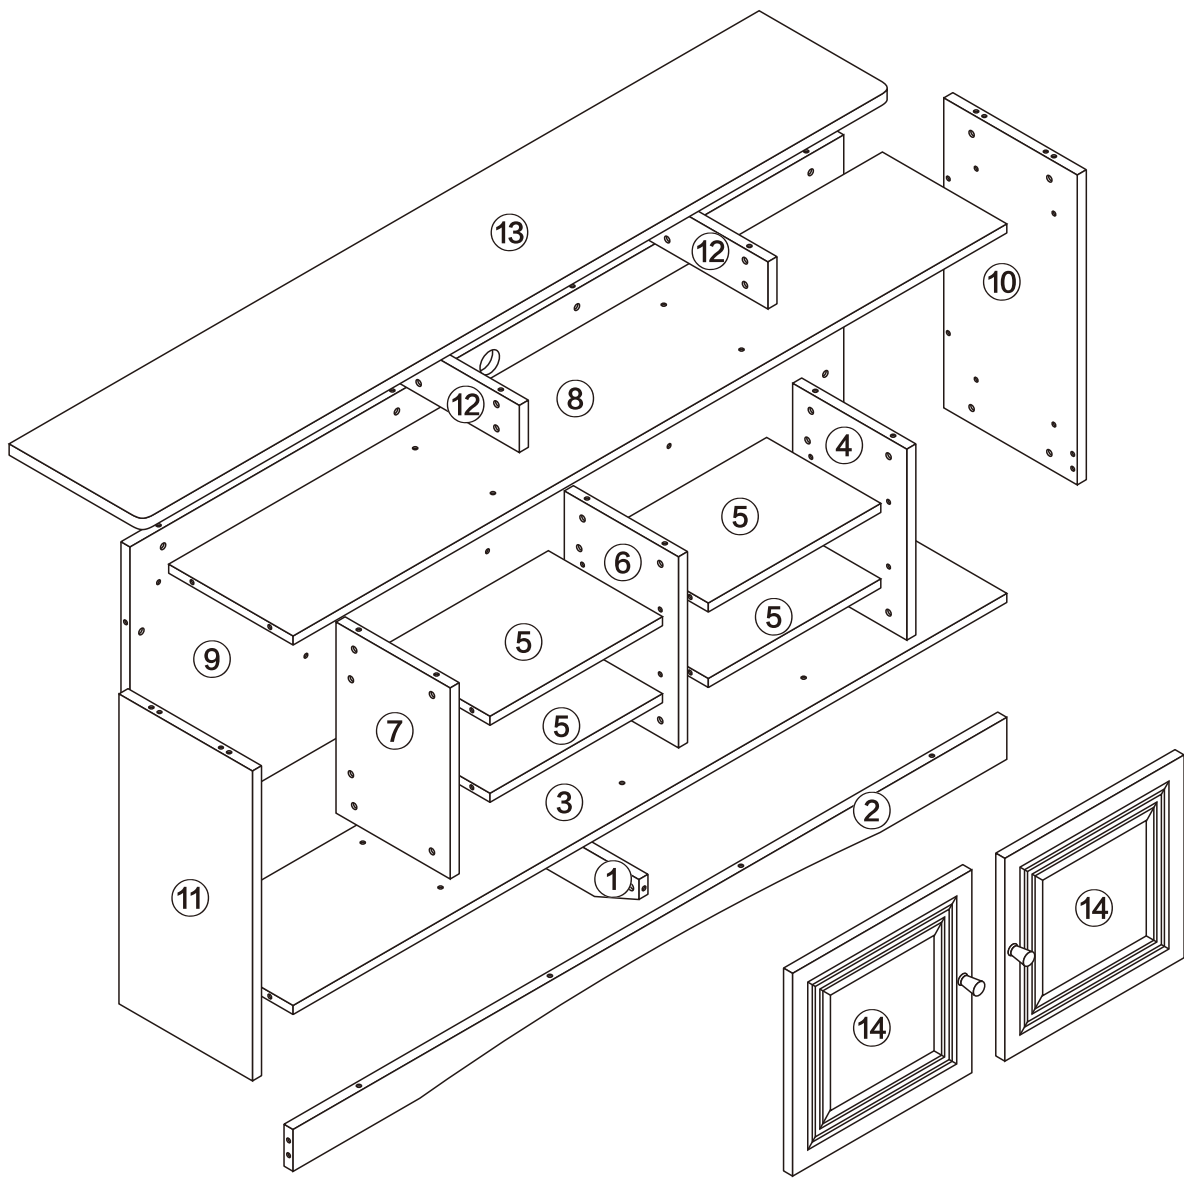

TV STAND

L1980*W400*H765MM

Installation Instructions

Notes: Don't tighten screws completely at first, just in case parts were assembled wrongly and need disassemble. Tighten screws at last when all parts are put together.

Disassembly and installation of accessories

A 80PCS  15*10mm	B 80PCS  6*28mm	C 8PCS  3.5*14mm	D 4PCS  8*30mm	E 11PCS  Φ 15mm	F 16PCS  4*12mm	G 4PCS 	 Tools Recommended	
H 2PCS 	I 2PCS  4*18mm	J 1PCS 						

1

B	80PCS
6*28mm	

2

A	5PCS
	
15*10mm	

3

A	8PCS
	
15*10mm	

4

A	8PCS
	
15*10mm	

5

6

7

A	15PCS	J	1PCS
			
15*10mm			

8

9

10

A	4PCS
	
15*10mm	