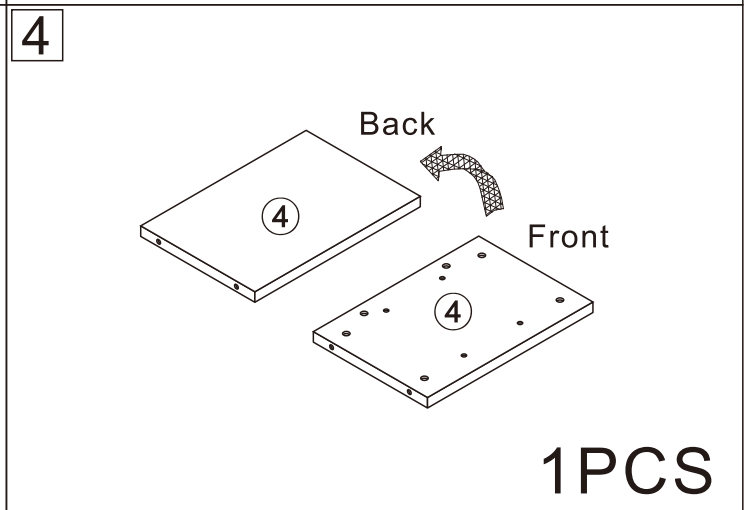

TV STAND

L1980*W400*H765MM

Installation Instructions

Notes: Don't tighten screws completely at first, just in case parts were assembled wrongly and need disassemble. Tighten screws at last when all parts are put together.

Disassembly and installation of accessories

A 80PCS  15*10mm	B 80PCS  6*28mm	C 8PCS  3.5*14mm	D 4PCS  8*30mm	E 11PCS  Φ 15mm	F 16PCS  4*12mm	G 4PCS 	 Tools Recommended	
H 2PCS 	I 2PCS  4*18mm	J 1PCS 						

1

B	80PCS
6*28mm	

2

A	5PCS
	
15*10mm	

3

A	8PCS
	
15*10mm	

4

A	8PCS
	
15*10mm	

11

A	12PCS	D	4PCS
			
15*10mm		8*30mm	

ok!

C 8PCS	F 16PCS	G 4PCS	H 2PCS	I 2PCS
				
3.5*14mm	4*12mm			4*18mm