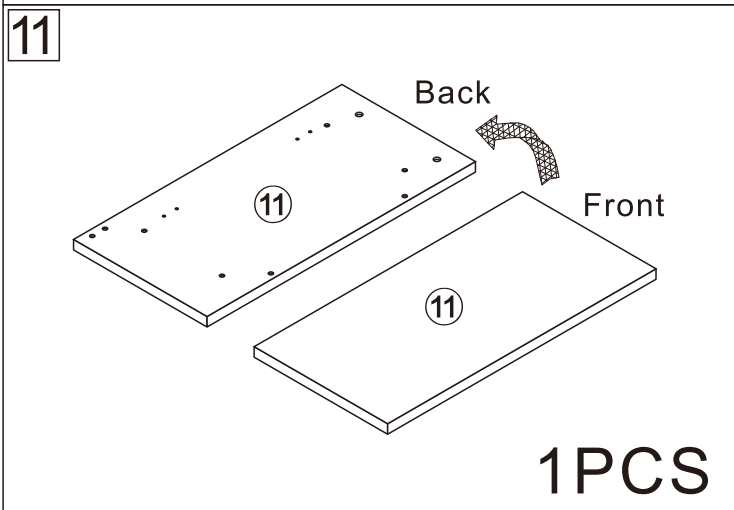

TV STAND

L1980*W400*H765MM

Installation Instructions

Notes: Don't tighten screws completely at first, just in case parts were assembled wrongly and need disassemble. Tighten screws at last when all parts are put together.

Disassembly and installation of accessories

A 80PCS  15*10mm	B 80PCS  6*28mm	C 8PCS  3.5*14mm	D 4PCS  8*30mm	E 11PCS  Φ 15mm	F 16PCS  4*12mm	G 4PCS 	 Tools Recommended	
H 2PCS 	I 2PCS  4*18mm	J 1PCS 						

1

B	80PCS
6*28mm	

2

A	5PCS
	
15*10mm	

3

A	8PCS
	
15*10mm	

4

A	8PCS
	
15*10mm	

11

A	12PCS	D	4PCS
			
15*10mm		8*30mm	

ok!

C 8PCS	F 16PCS	G 4PCS	H 2PCS	I 2PCS
				
3.5*14mm	4*12mm			4*18mm