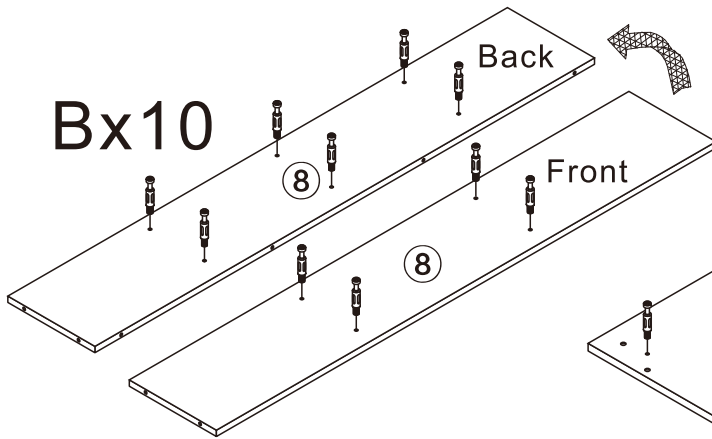

TV STAND

L1980*W400*H765MM

Installation Instructions

Notes: Don't tighten screws completely at first, just in case parts were assembled wrongly and need disassemble. Tighten screws at last when all parts are put together.

Disassembly and installation of accessories

A 80PCS  15*10mm	B 80PCS  6*28mm	C 8PCS  3.5*14mm	D 4PCS  8*30mm	E 11PCS  Φ 15mm	F 16PCS  4*12mm	G 4PCS 	 Tools Recommended	
H 2PCS 	I 2PCS  4*18mm	J 1PCS 						

1

B	80PCS
6*28mm	

2

A	5PCS
	
15*10mm	

3

A	8PCS
	
15*10mm	

4

A	8PCS
	
15*10mm	

5

6

7

A	15PCS	J	1PCS
			
15*10mm			

8

9

10

A	4PCS
	
15*10mm	