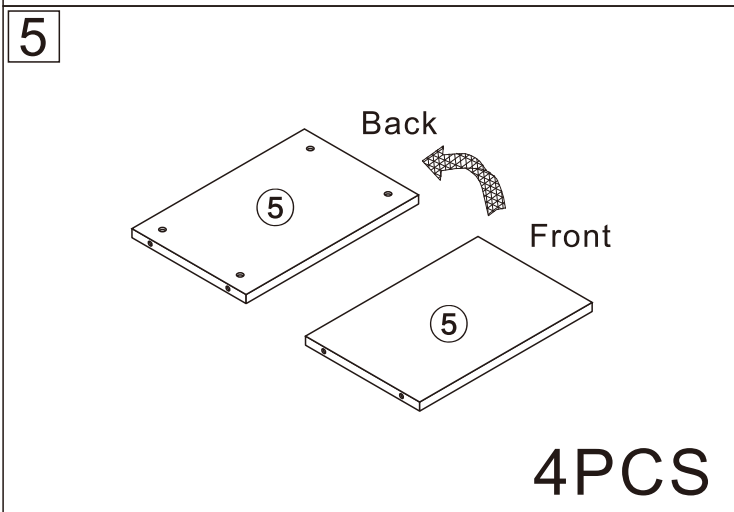

TV STAND

L1980*W400*H765MM

Installation Instructions

Notes: Don't tighten screws completely at first, just in case parts were assembled wrongly and need disassemble. Tighten screws at last when all parts are put together.

Disassembly and installation of accessories

A 80PCS  15*10mm	B 80PCS  6*28mm	C 8PCS  3.5*14mm	D 4PCS  8*30mm	E 11PCS  Φ 15mm	F 16PCS  4*12mm	G 4PCS 	 Tools Recommended	
H 2PCS 	I 2PCS  4*18mm	J 1PCS 						

1

B	80PCS
6*28mm	

2

A	5PCS
	
15*10mm	

3

A	8PCS
	
15*10mm	

4

A	8PCS
	
15*10mm	

11

A	12PCS	D	4PCS
			
15*10mm		8*30mm	

ok!

C 8PCS	F 16PCS	G 4PCS	H 2PCS	I 2PCS
				
3.5*14mm	4*12mm			4*18mm