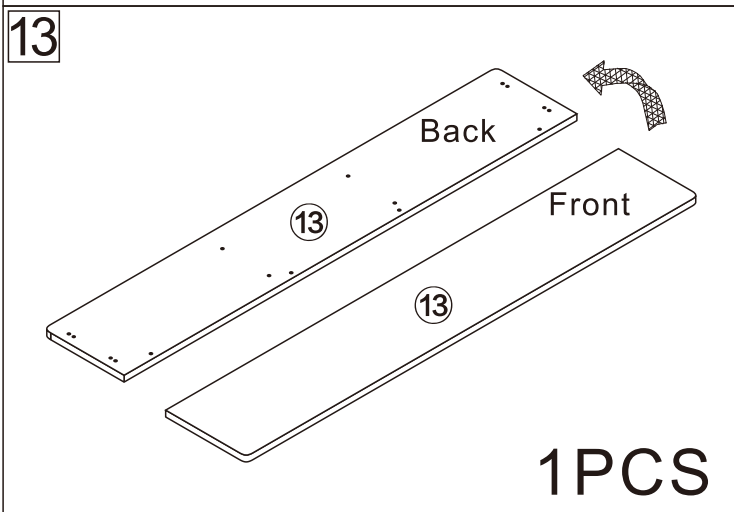

TV STAND

L1980*W400*H765MM

Installation Instructions

Notes: Don't tighten screws completely at first, just in case parts were assembled wrongly and need disassemble. Tighten screws at last when all parts are put together.

1

B	80PCS
6*28mm	

2

A	5PCS
	
15*10mm	

3

A	8PCS
	
15*10mm	

4

A	8PCS
	
15*10mm	

5

6

7

A	15PCS	J	1PCS
			
15*10mm			

8

9

10

A	4PCS
	
15*10mm	

11

A	12PCS	D	4PCS
			
15*10mm		8*30mm	

ok!

C 8PCS	F 16PCS	G 4PCS	H 2PCS	I 2PCS
				
3.5*14mm	4*12mm			4*18mm