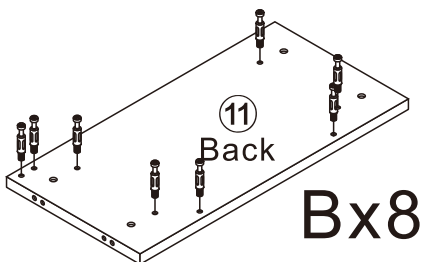

TV STAND

L1980*W400*H765MM

Installation Instructions

Notes: Don't tighten screws completely at first, just in case parts were assembled wrongly and need disassemble. Tighten screws at last when all parts are put together.

Disassembly and installation of accessories

A 80PCS  15*10mm	B 80PCS  6*28mm	C 8PCS  3.5*14mm	D 4PCS  8*30mm	E 11PCS  Φ 15mm	F 16PCS  4*12mm	G 4PCS 	 Tools Recommended	
H 2PCS 	I 2PCS  4*18mm	J 1PCS 						

1

B	80PCS
6*28mm	

2

A	5PCS
	
15*10mm	

3

A	8PCS
	
15*10mm	

4

A	8PCS
	
15*10mm	