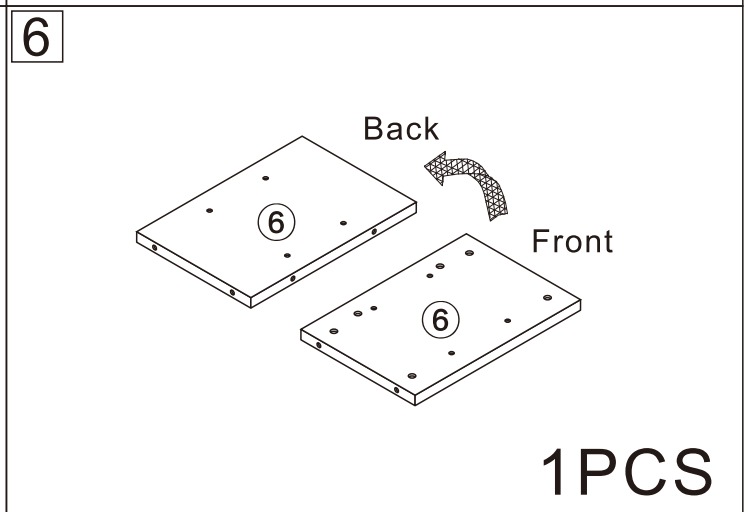

TV STAND

L1980*W400*H765MM

Installation Instructions

Notes: Don't tighten screws completely at first, just in case parts were assembled wrongly and need disassemble. Tighten screws at last when all parts are put together.

Disassembly and installation of accessories

A 80PCS  15*10mm	B 80PCS  6*28mm	C 8PCS  3.5*14mm	D 4PCS  8*30mm	E 11PCS  Φ 15mm	F 16PCS  4*12mm	G 4PCS 	 Tools Recommended	
H 2PCS 	I 2PCS  4*18mm	J 1PCS 						

1

B	80PCS
6*28mm	

2

A	5PCS
	
15*10mm	

3

A	8PCS
	
15*10mm	

4

A	8PCS
	
15*10mm	

11

A	12PCS	D	4PCS
			
15*10mm		8*30mm	

ok!

C 8PCS	F 16PCS	G 4PCS	H 2PCS	I 2PCS
				
3.5*14mm	4*12mm			4*18mm