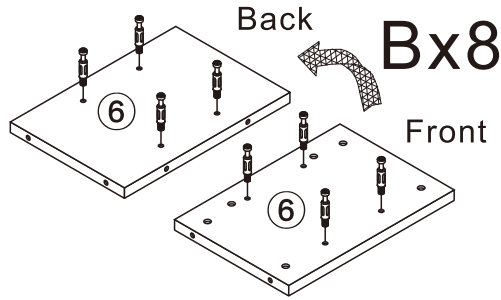

TV STAND

L1980*W400*H765MM

Installation Instructions

Notes: Don't tighten screws completely at first, just in case parts were assembled wrongly and need disassemble. Tighten screws at last when all parts are put together.

Disassembly and installation of accessories

A 80PCS  15*10mm	B 80PCS  6*28mm	C 8PCS  3.5*14mm	D 4PCS  8*30mm	E 11PCS  Φ 15mm	F 16PCS  4*12mm	G 4PCS 	 Tools Recommended	
H 2PCS 	I 2PCS  4*18mm	J 1PCS 						

1

B	80PCS
6*28mm	

2

A	5PCS
	
15*10mm	

3

A	8PCS
	
15*10mm	

4

A	8PCS
	
15*10mm	

5

6

7

A	15PCS	J	1PCS
			
15*10mm			

8

9

10

A	4PCS
	
15*10mm	