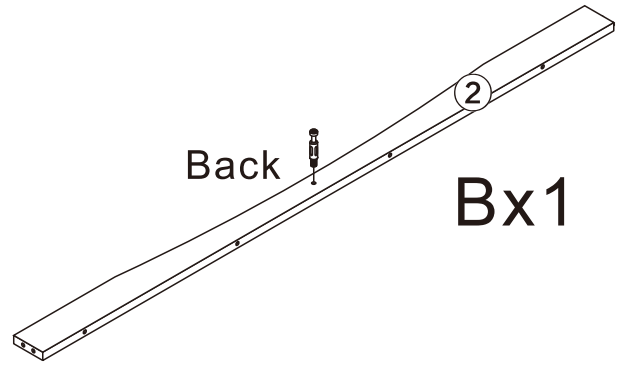

TV STAND

L1980*W400*H765MM

Installation Instructions

Notes: Don't tighten screws completely at first, just in case parts were assembled wrongly and need disassemble. Tighten screws at last when all parts are put together.

1

B	80PCS
6*28mm	

2

A	5PCS
	
15*10mm	

3

A	8PCS
	
15*10mm	

4

A	8PCS
	
15*10mm	