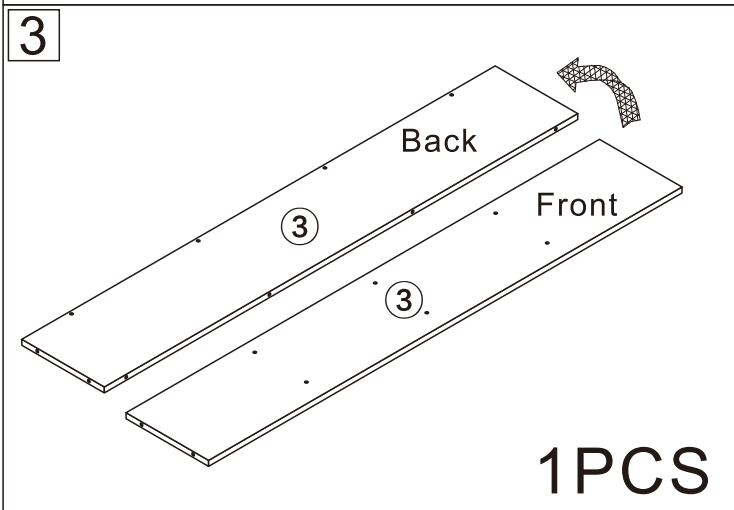

TV STAND

L1980*W400*H765MM

Installation Instructions

Notes: Don't tighten screws completely at first, just in case parts were assembled wrongly and need disassemble. Tighten screws at last when all parts are put together.

1

B	80PCS
6*28mm	

2

A	5PCS
	
15*10mm	

3

A	8PCS
	
15*10mm	

4

A	8PCS
	
15*10mm	

5

6

7

A	15PCS	J	1PCS
			
15*10mm			

8

9

10

A	4PCS
	
15*10mm	

11

A	12PCS	D	4PCS
			
15*10mm		8*30mm	

ok!

C 8PCS	F 16PCS	G 4PCS	H 2PCS	I 2PCS
				
3.5*14mm	4*12mm			4*18mm