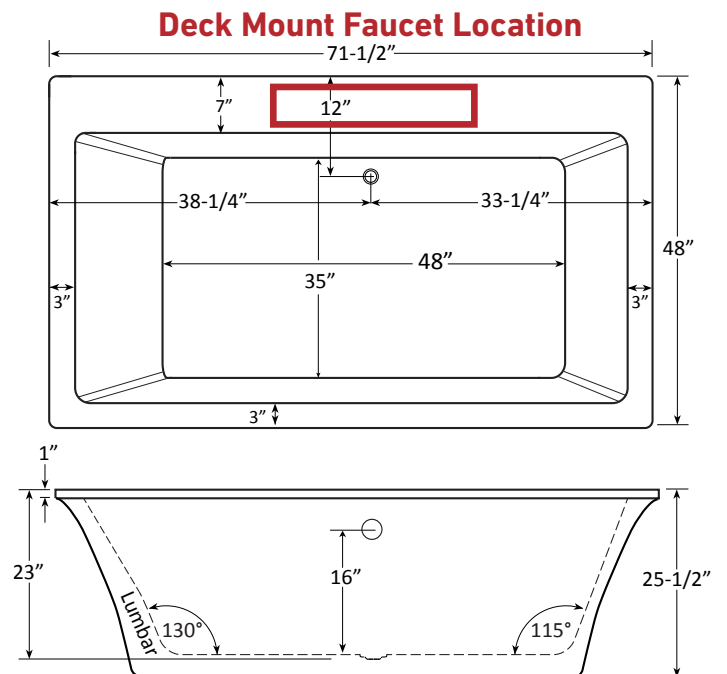

# Rectangle 7248SD | Bathtub Only

Product Number: WFBUDRET07248SDFS 72" x 48" x 25"

### FAUCET INFORMATION

- Tub Deck Mount Faucet Location
- Floor mount (not included)
- Floor mount verify spout distance

## TECHNICAL SPECIFICATIONS

Side drain

Specifications and features are subject to change without notice and are + .25". All final measurements should be taken from tub on site.

HydroMassage Products LLC • 303-341-1845 • Fax: 303-341-1850 • [www.hydromassageproducts.com](http://www.hydromassageproducts.com)