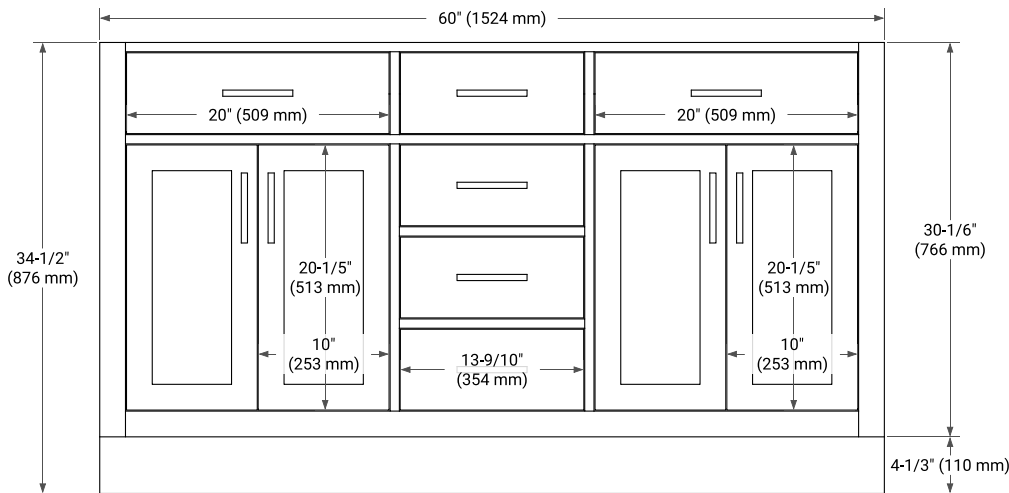

60" DOUBLE SINK BASE CABINET

BASE CABINET DIMENSIONS

60" W x 21.5" D x 34.5" H

FEATURES

- Solid wood frame & plywood panels
- Dovetail drawers and joints
- Soft closing doors & drawers

HARDWARE FINISHES*

Brushed Nickel   Satin Brass   Matte Black   Polished Chrome

*Hardware comes preinstalled with the illustrated option.
Other finishes are available on our online store if you prefer a different one.*

AVAILABLE COLORS

White   Grey   Midnight Blue   Oak

FRONT VIEW

SIDE VIEW

PLAN VIEW