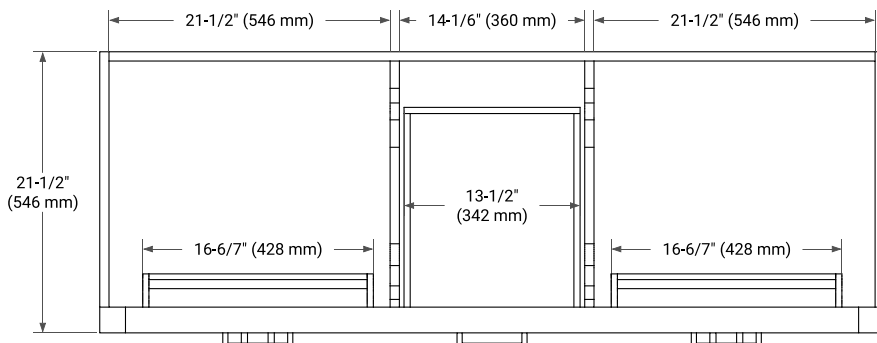

60" DOUBLE SINK BASE CABINET

BASE CABINET DIMENSIONS

60" W x 21.5" D x 34.5" H

FEATURES

- Solid wood frame & plywood panels
- Dovetail drawers and joints
- Soft closing doors & drawers

HARDWARE FINISHES*

Brushed Nickel Satin Brass Matte Black Polished Chrome

PLAN VIEW

61" DOUBLE OVAL SINK COUNTERTOP WITH 0.75 IN. THICKNESS

OVERALL DIMENSIONS

61" W x 22" D x 0.75" H

COUNTERTOP OPTIONS

Carrara Marble

FEATURES

- Solid countertop with mitered edges & seams
- Undermount white oval sink
- Pre-drilled for 8" widespread faucet

INCLUDED

- Countertop
- Matching Backsplash
- Oval Sinks

COUNTERTOP PLAN VIEW

EDGE SIDE VIEW

THREE DIMENSIONAL COUNTERTOP VIEW