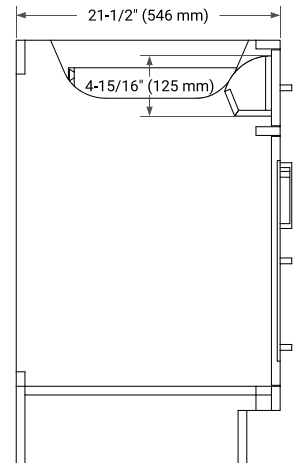

60" DOUBLE SINK BASE CABINET

BASE CABINET DIMENSIONS

60" W x 21.5" D x 34.5" H

FEATURES

- Solid wood frame & plywood panels
- Dovetail drawers and joints
- Soft closing doors & drawers

HARDWARE FINISHES*

Brushed Nickel Satin Brass Matte Black Polished Chrome

PLAN VIEW

61" DOUBLE OVAL SINK COUNTERTOP WITH 0.75 IN. THICKNESS

OVERALL DIMENSIONS

61" W x 22" D x 0.75" H

COUNTERTOP OPTIONS

Carrara Marble

FEATURES

- Solid countertop with mitered edges & seams
- Undermount white oval sink
- Pre-drilled for 8" widespread faucet

INCLUDED

- Countertop
- Matching Backsplash
- Oval Sinks

COUNTERTOP PLAN VIEW

EDGE SIDE VIEW

THREE DIMENSIONAL COUNTERTOP VIEW