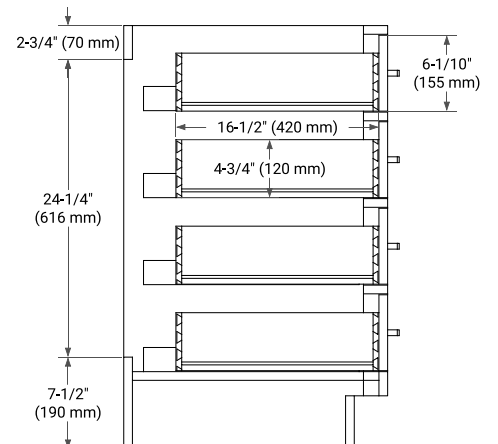

60" DOUBLE SINK BASE CABINET

BASE CABINET DIMENSIONS

60" W x 21.5" D x 34.5" H

FEATURES

- Solid wood frame & plywood panels
- Dovetail drawers and joints
- Soft closing doors & drawers

HARDWARE FINISHES*

Brushed Nickel Satin Brass Matte Black Polished Chrome

PLAN VIEW

61" DOUBLE OVAL SINK COUNTERTOP WITH 0.75 IN. THICKNESS

OVERALL DIMENSIONS

61" W x 22" D x 0.75" H

COUNTERTOP OPTIONS

Carrara Marble

FEATURES

- Solid countertop with mitered edges & seams
- Undermount white oval sink
- Pre-drilled for 8" widespread faucet

INCLUDED

- Countertop
- Matching Backsplash
- Oval Sinks

COUNTERTOP PLAN VIEW

EDGE SIDE VIEW

THREE DIMENSIONAL COUNTERTOP VIEW