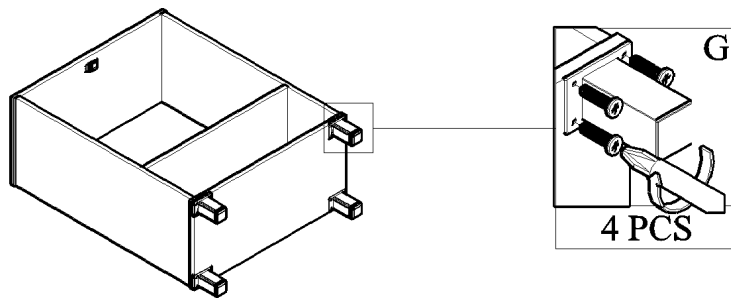

Installation & Assembly

PANEL POSITION

	ACCESSORIES	QUANTITY
A	 CPWOOD SCREW M6 x 50MM	12 PCS
B	 IRON SHELF SUPPORT	8 PCS
C	 POWER PIN	22 PCS
D	 BROWN MAGNET STEEL PLATE SCREW M3 x 12MM	1 PC 2 PCS 2 PCS
E	 DOOR HOLDER (BLACK) SCREW M3 x 12MM	4 PCS 8 PCS
F	 PVC SQUARE KNOB (BLACK) SCREW M4 x 25MM	2 PCS 2 PCS
G	 PVC LEG (BLACK) SCREW M3.5 x 16MM	4 PCS 16 PCS
H	 PVC "H" RAIL	1 PC
I	 ALLEN KEY	1 PC
J	 NYLON CABLE	1 PC
K	 WALL PLUG	1 PC
L	 SCREW M4x28MM	1 PC
M	 WOSE	2 PCS
N	 SCREW M3.5x16MM	1 PC

START ASSEMBLY

STEP 1

STEP 2

STEP 3

STEP 4

STEP 5

STEP 6

STEP 7