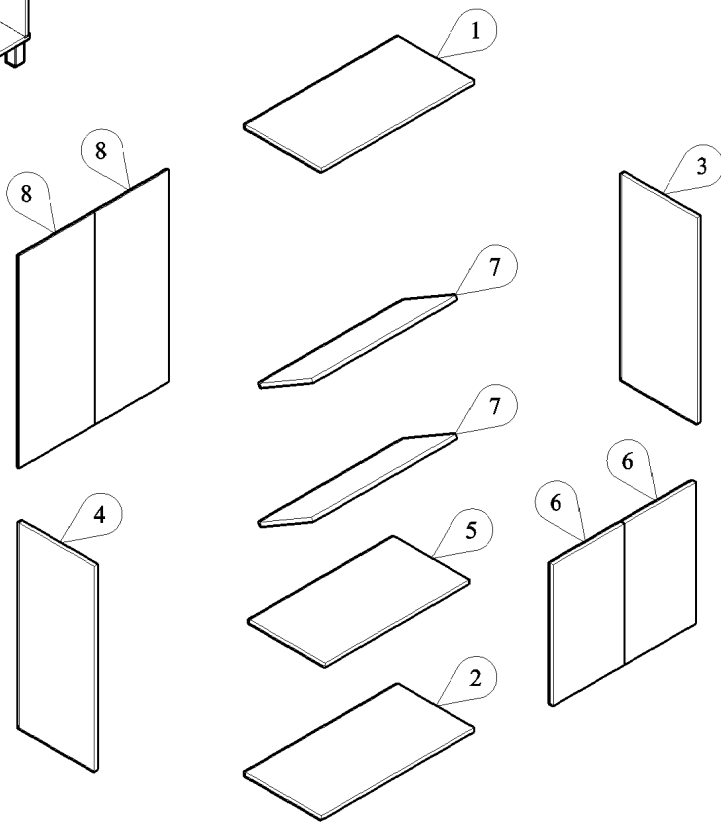

Installation & Assembly

PANEL POSITION

	ACCESSORIES	QUANTITY
A	 CPWOOD SCREW M6 x 50MM	12 PCS
B	 IRON SHELF SUPPORT	8 PCS
C	 POWER PIN	22 PCS
D	 BROWN MAGNET STEEL PLATE SCREW M3 x 12MM	1 PC 2 PCS 2 PCS
E	 DOOR HOLDER (BLACK) SCREW M3 x 12MM	4 PCS 8 PCS
F	 PVC SQUARE KNOB (BLACK) SCREW M4 x 25MM	2 PCS 2 PCS
G	 PVC LEG (BLACK) SCREW M3.5 x 16MM	4 PCS 16 PCS
H	 PVC "H" RAIL	1 PC
I	 ALLEN KEY	1 PC
J	 NYLON CABLE	1 PC
K	 WALL PLUG	1 PC
L	 SCREW M4x28MM	1 PC
M	 WOSE	2 PCS
N	 SCREW M3.5x16MM	1 PC

START ASSEMBLY

STEP 1

STEP 2

STEP 3

STEP 4

STEP 5

STEP 6

STEP 7