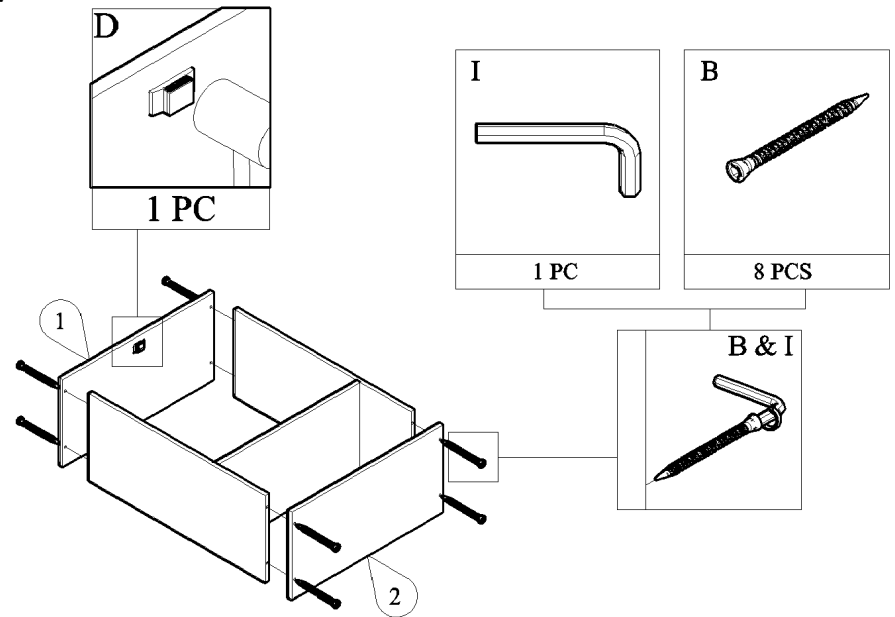

Installation & Assembly

PANEL POSITION

	ACCESSORIES	QUANTITY
A	 CPWOOD SCREW M6 x 50MM	12 PCS
B	 IRON SHELF SUPPORT	8 PCS
C	 POWER PIN	22 PCS
D	 BROWN MAGNET STEEL PLATE SCREW M3 x 12MM	1 PC 2 PCS 2 PCS
E	 DOOR HOLDER (BLACK) SCREW M3 x 12MM	4 PCS 8 PCS
F	 PVC SQUARE KNOB (BLACK) SCREW M4 x 25MM	2 PCS 2 PCS
G	 PVC LEG (BLACK) SCREW M3.5 x 16MM	4 PCS 16 PCS
H	 PVC "H" RAIL	1 PC
I	 ALLEN KEY	1 PC
J	 NYLON CABLE	1 PC
K	 WALL PLUG	1 PC
L	 SCREW M4x28MM	1 PC
M	 WOSE	2 PCS
N	 SCREW M3.5x16MM	1 PC

START ASSEMBLY

STEP 1

STEP 2

STEP 3

STEP 4

STEP 5

STEP 6

STEP 7