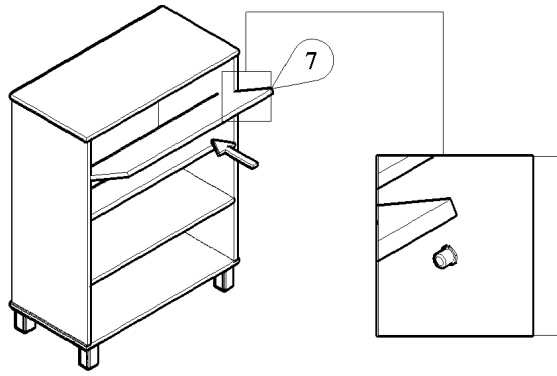

Installation & Assembly

PANEL POSITION

	ACCESSORIES	QUANTITY
A	 CPWOOD SCREW M6 x 50MM	12 PCS
B	 IRON SHELF SUPPORT	8 PCS
C	 POWER PIN	22 PCS
D	 BROWN MAGNET STEEL PLATE SCREW M3 x 12MM	1 PC 2 PCS 2 PCS
E	 DOOR HOLDER (BLACK) SCREW M3 x 12MM	4 PCS 8 PCS
F	 PVC SQUARE KNOB (BLACK) SCREW M4 x 25MM	2 PCS 2 PCS
G	 PVC LEG (BLACK) SCREW M3.5 x 16MM	4 PCS 16 PCS
H	 PVC "H" RAIL	1 PC
I	 ALLEN KEY	1 PC
J	 NYLON CABLE	1 PC
K	 WALL PLUG	1 PC
L	 SCREW M4x28MM	1 PC
M	 WOSE	2 PCS
N	 SCREW M3.5x16MM	1 PC

START ASSEMBLY

STEP 1

STEP 2

STEP 3

STEP 4

STEP 5

STEP 6

STEP 7