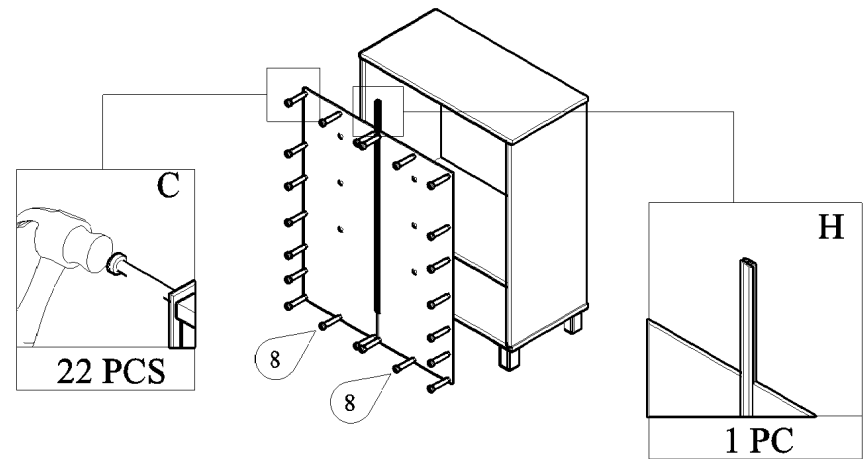

Installation & Assembly

PANEL POSITION

	ACCESSORIES	QUANTITY
A	 CPWOOD SCREW M6 x 50MM	12 PCS
B	 IRON SHELF SUPPORT	8 PCS
C	 POWER PIN	22 PCS
D	 BROWN MAGNET STEEL PLATE SCREW M3 x 12MM	1 PC 2 PCS 2 PCS
E	 DOOR HOLDER (BLACK) SCREW M3 x 12MM	4 PCS 8 PCS
F	 PVC SQUARE KNOB (BLACK) SCREW M4 x 25MM	2 PCS 2 PCS
G	 PVC LEG (BLACK) SCREW M3.5 x 16MM	4 PCS 16 PCS
H	 PVC "H" RAIL	1 PC
I	 ALLEN KEY	1 PC
J	 NYLON CABLE	1 PC
K	 WALL PLUG	1 PC
L	 SCREW M4x28MM	1 PC
M	 WOSE	2 PCS
N	 SCREW M3.5x16MM	1 PC

START ASSEMBLY

STEP 1

STEP 2

STEP 3

STEP 4

STEP 5

STEP 6

STEP 7