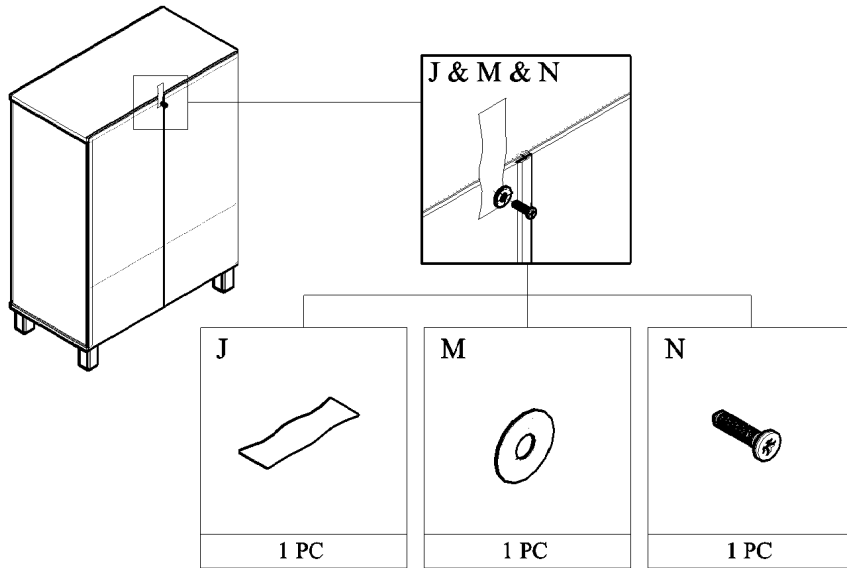

Installation & Assembly

PANEL POSITION

	ACCESSORIES	QUANTITY
A	 CPWOOD SCREW M6 x 50MM	12 PCS
B	 IRON SHELF SUPPORT	8 PCS
C	 POWER PIN	22 PCS
D	 BROWN MAGNET STEEL PLATE SCREW M3 x 12MM	1 PC 2 PCS 2 PCS
E	 DOOR HOLDER (BLACK) SCREW M3 x 12MM	4 PCS 8 PCS
F	 PVC SQUARE KNOB (BLACK) SCREW M4 x 25MM	2 PCS 2 PCS
G	 PVC LEG (BLACK) SCREW M3.5 x 16MM	4 PCS 16 PCS
H	 PVC "H" RAIL	1 PC
I	 ALLEN KEY	1 PC
J	 NYLON CABLE	1 PC
K	 WALL PLUG	1 PC
L	 SCREW M4x28MM	1 PC
M	 WOSE	2 PCS
N	 SCREW M3.5x16MM	1 PC

START ASSEMBLY

STEP 1

STEP 2

STEP 3

STEP 4

STEP 5

STEP 6

STEP 7