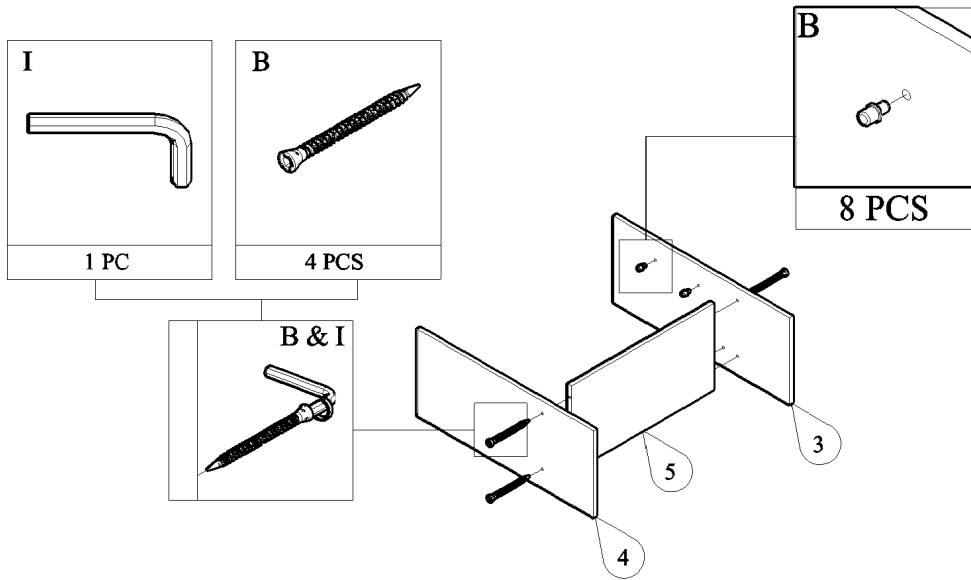

Installation & Assembly

PANEL POSITION

	ACCESSORIES	QUANTITY
A	 CPWOOD SCREW M6 x 50MM	12 PCS
B	 IRON SHELF SUPPORT	8 PCS
C	 POWER PIN	22 PCS
D	 BROWN MAGNET STEEL PLATE SCREW M3 x 12MM	1 PC 2 PCS 2 PCS
E	 DOOR HOLDER (BLACK) SCREW M3 x 12MM	4 PCS 8 PCS
F	 PVC SQUARE KNOB (BLACK) SCREW M4 x 25MM	2 PCS 2 PCS
G	 PVC LEG (BLACK) SCREW M3.5 x 16MM	4 PCS 16 PCS
H	 PVC "H" RAIL	1 PC
I	 ALLEN KEY	1 PC
J	 NYLON CABLE	1 PC
K	 WALL PLUG	1 PC
L	 SCREW M4x28MM	1 PC
M	 WOSE	2 PCS
N	 SCREW M3.5x16MM	1 PC

START ASSEMBLY

STEP 1

STEP 2

STEP 3

STEP 4

STEP 5

STEP 6

STEP 7