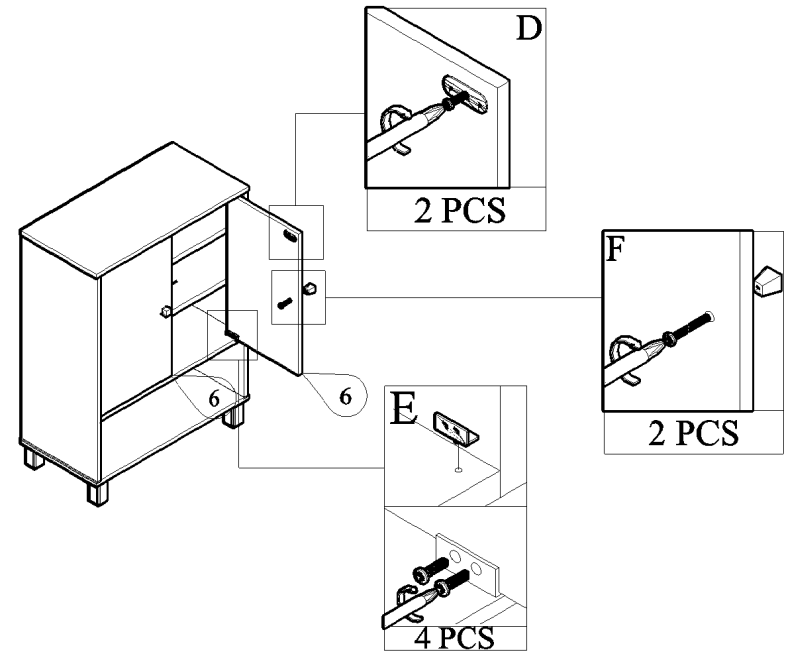

Installation & Assembly

PANEL POSITION

	ACCESSORIES	QUANTITY
A	 CPWOOD SCREW M6 x 50MM	12 PCS
B	 IRON SHELF SUPPORT	8 PCS
C	 POWER PIN	22 PCS
D	 BROWN MAGNET STEEL PLATE SCREW M3 x 12MM	1 PC 2 PCS 2 PCS
E	 DOOR HOLDER (BLACK) SCREW M3 x 12MM	4 PCS 8 PCS
F	 PVC SQUARE KNOB (BLACK) SCREW M4 x 25MM	2 PCS 2 PCS
G	 PVC LEG (BLACK) SCREW M3.5 x 16MM	4 PCS 16 PCS
H	 PVC "H" RAIL	1 PC
I	 ALLEN KEY	1 PC
J	 NYLON CABLE	1 PC
K	 WALL PLUG	1 PC
L	 SCREW M4x28MM	1 PC
M	 WOSE	2 PCS
N	 SCREW M3.5x16MM	1 PC

START ASSEMBLY

STEP 1

STEP 2

STEP 3

STEP 4

STEP 5

STEP 6

STEP 7