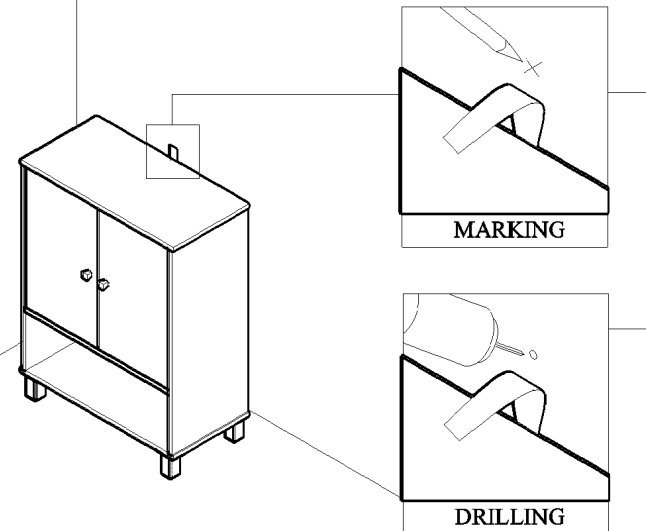

Installation & Assembly

PANEL POSITION

	ACCESSORIES	QUANTITY
A	 CPWOOD SCREW M6 x 50MM	12 PCS
B	 IRON SHELF SUPPORT	8 PCS
C	 POWER PIN	22 PCS
D	 BROWN MAGNET STEEL PLATE SCREW M3 x 12MM	1 PC 2 PCS 2 PCS
E	 DOOR HOLDER (BLACK) SCREW M3 x 12MM	4 PCS 8 PCS
F	 PVC SQUARE KNOB (BLACK) SCREW M4 x 25MM	2 PCS 2 PCS
G	 PVC LEG (BLACK) SCREW M3.5 x 16MM	4 PCS 16 PCS
H	 PVC "H" RAIL	1 PC
I	 ALLEN KEY	1 PC
J	 NYLON CABLE	1 PC
K	 WALL PLUG	1 PC
L	 SCREW M4x28MM	1 PC
M	 WOSE	2 PCS
N	 SCREW M3.5x16MM	1 PC

START ASSEMBLY

STEP 1

STEP 2

STEP 3

STEP 4

STEP 5

STEP 6

STEP 7

STEP 8

STEP 9

COMPLETED