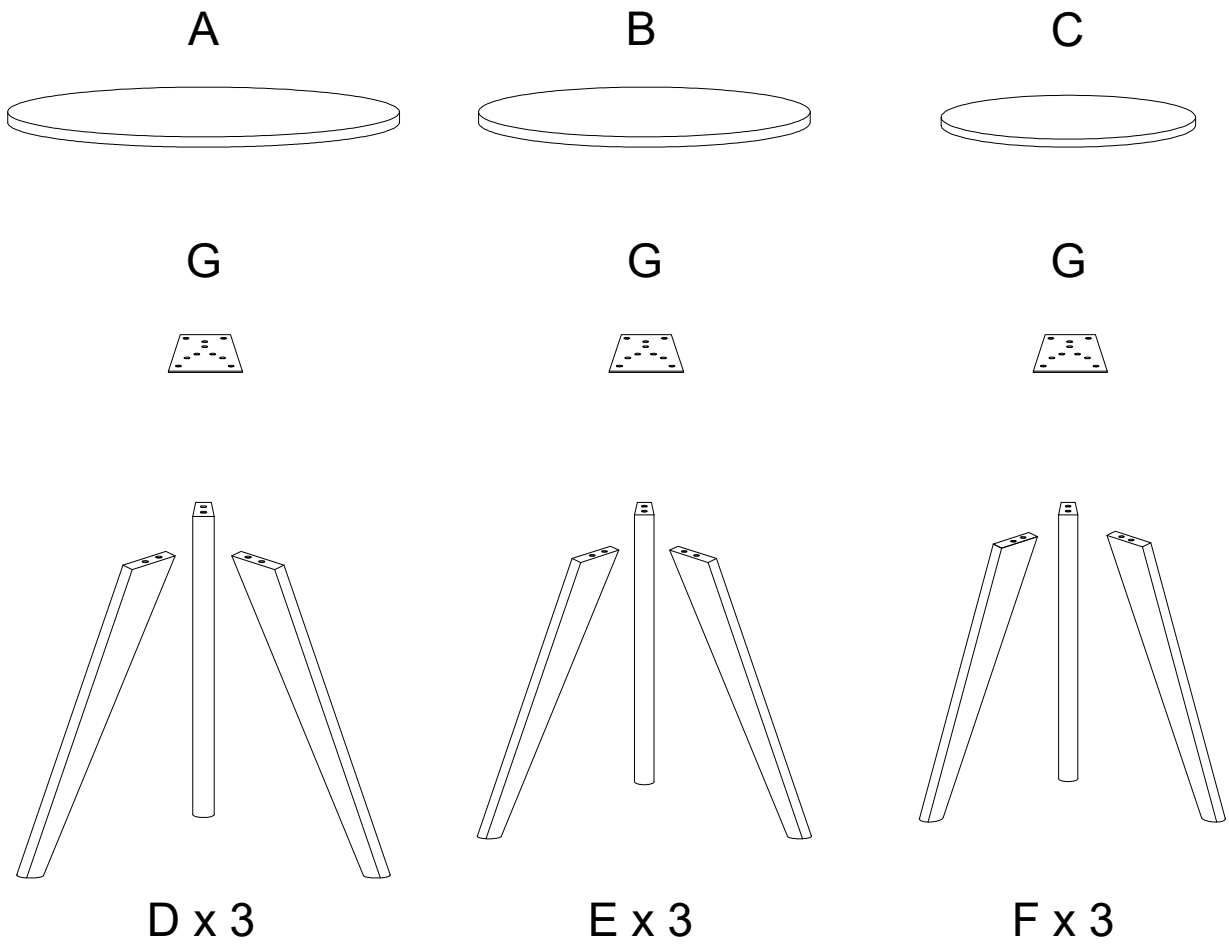

Diagram illustrating assembly instructions and safety warnings:

- Warning 1:** A warning triangle with an exclamation mark is shown next to a box containing:
 - An icon of an L-shaped bracket.
 - An icon of a power drill with a slash through it, indicating that a power drill should not be used.
- Warning 2:** A second warning triangle with an exclamation mark is shown next to a box containing:
 - An icon of a rectangular block being placed on a textured surface.
 - An icon of a rectangular block with a slash through it, indicating that the block should not be used.
- Time:** A clock icon is shown next to the text "45'", indicating an estimated assembly time of 45 minutes.
- Person:** An icon of a person is shown next to the number "1", indicating that one person is required for assembly.