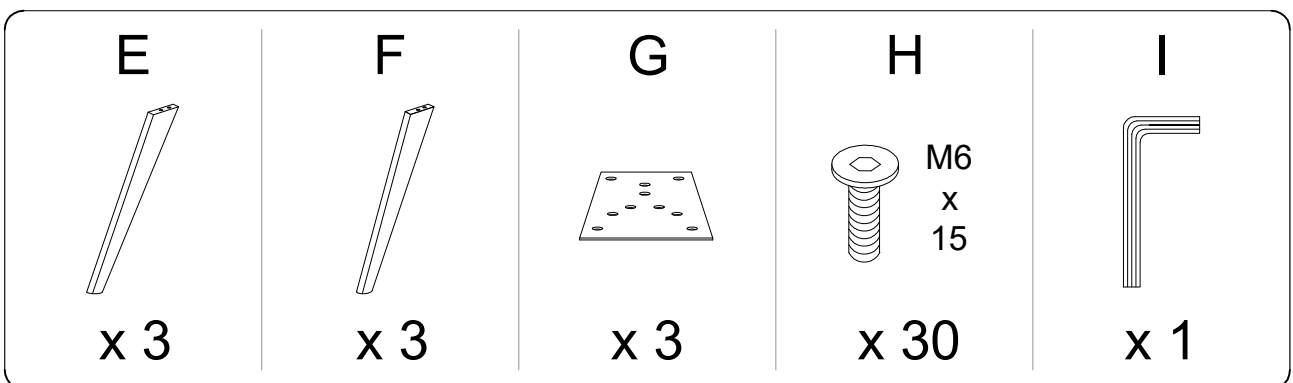

Diagram illustrating assembly instructions and safety warnings:

- Warning 1:** A warning triangle with an exclamation mark is shown next to a box containing:
 - An icon of an L-shaped bracket.
 - An icon of a power drill with a slash through it, indicating that a power drill should not be used.
- Warning 2:** A second warning triangle with an exclamation mark is shown next to a box containing:
 - An icon of a rectangular block being placed on a textured surface.
 - An icon of a rectangular block with a slash through it, indicating that the block should not be used.
- Time:** A clock icon is shown next to the text "45'", indicating an estimated assembly time of 45 minutes.
- Person:** An icon of a person is shown next to the number "1", indicating that one person is required for assembly.