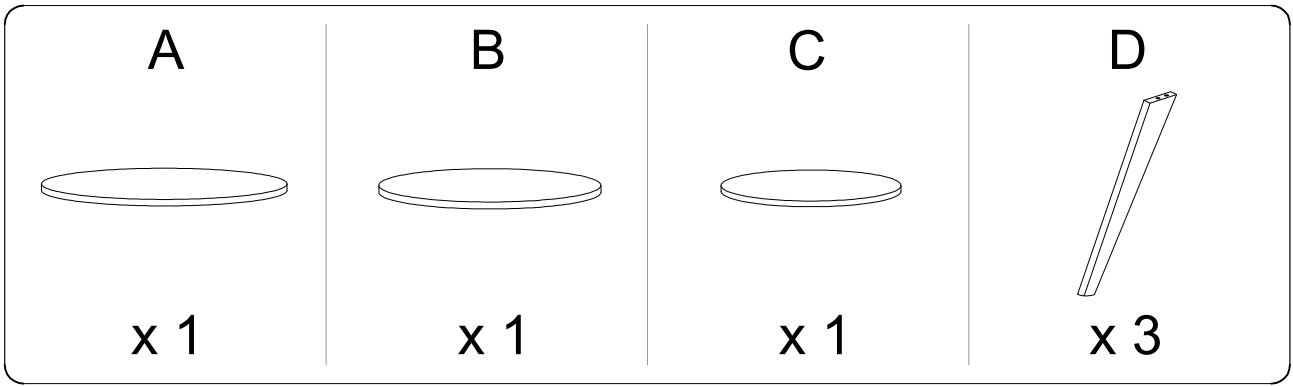

Diagram illustrating assembly instructions and safety warnings:

- Warning 1:** A warning triangle with an exclamation mark is shown next to a box containing:
 - An icon of an L-shaped bracket.
 - An icon of a power drill with a slash through it, indicating that a power drill should not be used.
- Warning 2:** A second warning triangle with an exclamation mark is shown next to a box containing:
 - An icon of a rectangular block being placed on a textured surface.
 - An icon of a rectangular block with a slash through it, indicating that the block should not be used.
- Time:** A clock icon is shown next to the text "45'", indicating an estimated assembly time of 45 minutes.
- Person:** An icon of a person is shown next to the number "1", indicating that one person is required for assembly.