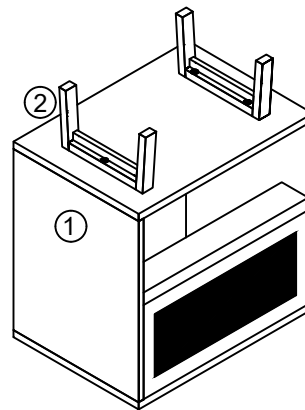

PARTS & HARDWARE.

PART LIST

NO.	DESCRIPTION	IMAGE	Qty
A.	NIGH STAND		1
B.	LEG		2

HARDWARE LIST

C.	Allen Bolt 6 x 25 mm		6
D.	Washer 8 x 16 mm		6
E.	Allen Key 4mm		1

NOTES.

Thank you for purchasing this quality product!
Be sure to check all packing material carefully
for small part that May have come loose inside
the carton during shipping.

CAUTION: The Item is heavy, assembly
should be performed by four people.

STEP 1.

STEP 2.

STEP 3.

STEP 4.