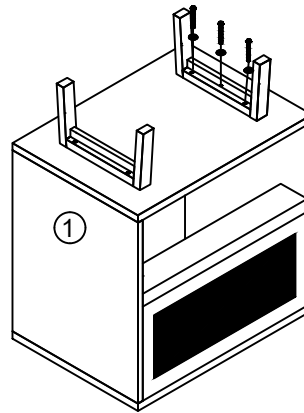

PARTS & HARDWARE.

PART LIST

NO.	DESCRIPTION	IMAGE	Qty
A.	NIGH STAND		1
B.	LEG		2

HARDWARE LIST

C.	Allen Bolt 6 x 25 mm		6
D.	Washer 8 x 16 mm		6
E.	Allen Key 4mm		1

NOTES.

Thank you for purchasing this quality product!
Be sure to check all packing material carefully
for small part that May have come loose inside
the carton during shipping.

CAUTION: The Item is heavy, assembly
should be performed by four people.

STEP 1.