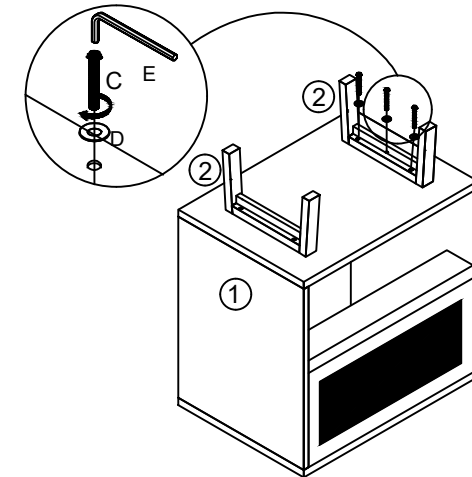

PARTS & HARDWARE.

PART LIST

NO.	DESCRIPTION	IMAGE	Qty
A.	NIGH STAND		1
B.	LEG		2

HARDWARE LIST

C.	Allen Bolt 6 x 25 mm		6
D.	Washer 8 x 16 mm		6
E.	Allen Key 4mm		1

NOTES.

Thank you for purchasing this quality product!
Be sure to check all packing material carefully
for small part that May have come loose inside
the carton during shipping.

CAUTION: The Item is heavy, assembly
should be performed by four people.

STEP 1.

STEP 2.

STEP 3.

STEP 4.