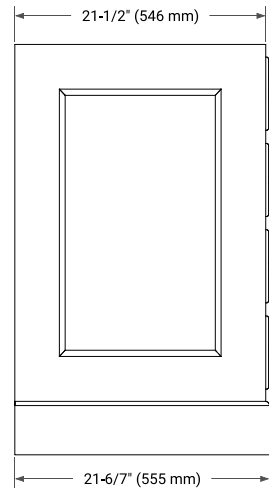

42" SINGLE SINK BASE CABINET

BASE CABINET DIMENSIONS

42" W x 21.5" D x 34.5" H

FEATURES

- Solid wood frame & plywood panels
- Dovetail drawers and joints
- Soft closing doors & drawers

HARDWARE FINISHES*

Brushed Nickel   Satin Brass   Matte Black   Polished Chrome

*Hardware comes preinstalled with the illustrated option. Other finishes are available on our online store if you prefer a different one.

AVAILABLE COLORS

White   Grey   Midnight Blue

FRONT VIEW

SIDE VIEW

PLAN VIEW