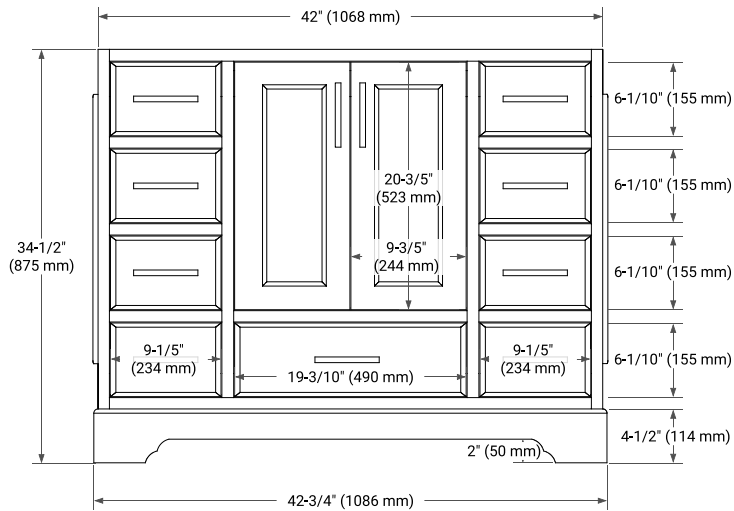

42" SINGLE SINK BASE CABINET

BASE CABINET DIMENSIONS

42" W x 21.5" D x 34.5" H

FEATURES

- Solid wood frame & plywood panels
- Dovetail drawers and joints
- Soft closing doors & drawers

HARDWARE FINISHES*

Brushed Nickel   Satin Brass   Matte Black   Polished Chrome

*Hardware comes preinstalled with the illustrated option. Other finishes are available on our online store if you prefer a different one.

AVAILABLE COLORS

White   Grey   Midnight Blue

FRONT VIEW

SIDE VIEW

PLAN VIEW