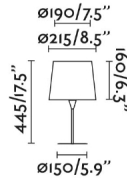

### General characteristics

|              |         |
|--------------|---------|
| Fixation     | Table   |
| voltage      | 120V    |
| Hertz        | 60Hz    |
| Cable length | 0.02 ft |
| Switch type  | On/Off  |
| Max. Power   | 15W     |