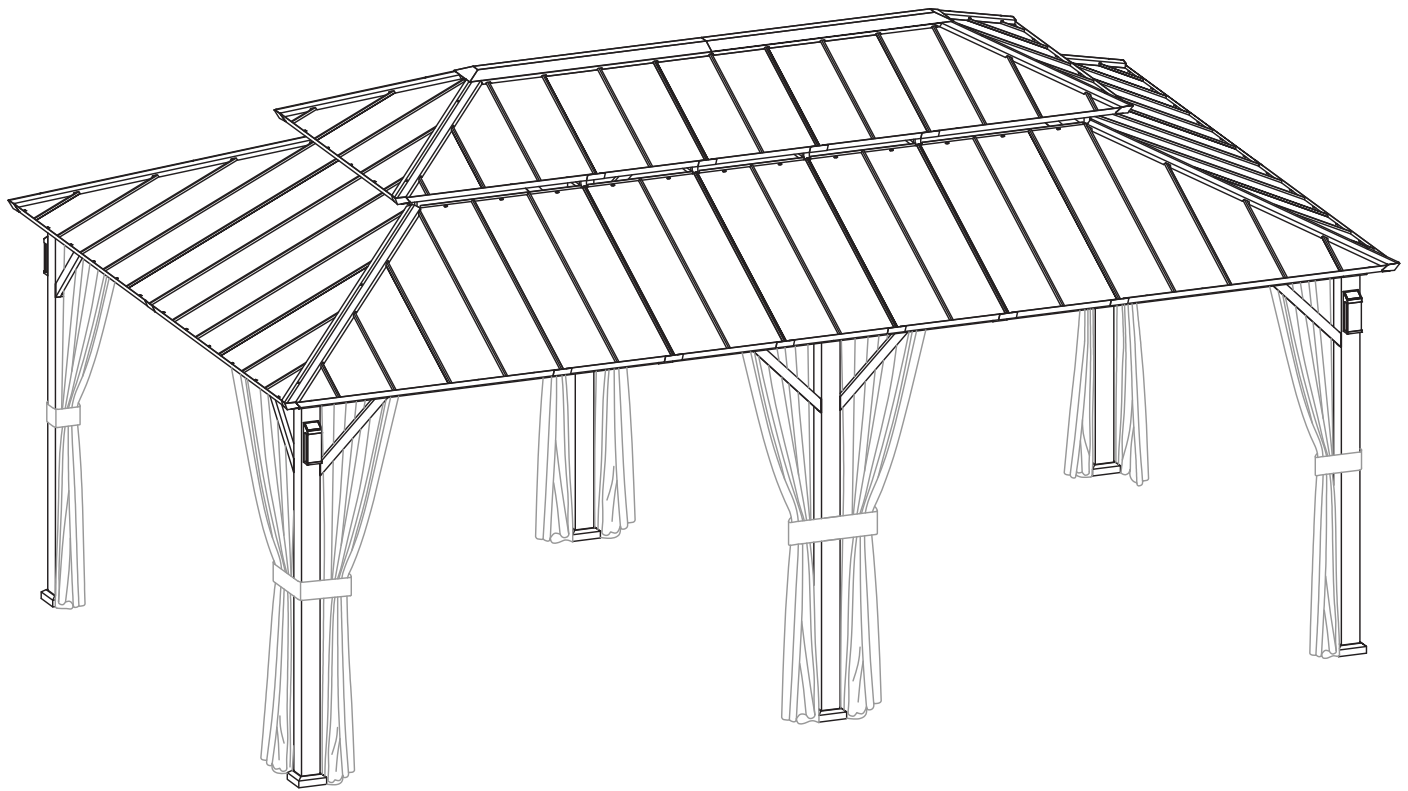

**MODEL: IG10600148-1220-WLY**

OWNER'S MANUAL

## The Horizon 12'x20' Hard Top Gazebo W/ Solar LED light