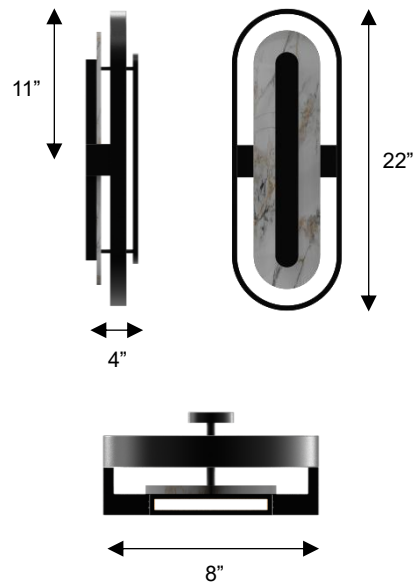

ROUNABOUT Wall Sconce

DIMENSIONS

Height: 22"

Width/Diameter: 8"

Depth: 4"

Minimum Height:

Maximum Height:

Canopy/Backplate: 15"x4 1/2"

Product Weight: 8.3 lb

SPECIFICATIONS

Location Listed: Wet

IP Rating: IP44

Rated Life: 54000 Hours

Standards: ETL, cETL, ADA

Input: 120 VAC, 60Hz

TRIAC Dimming: 100-10%

Mounting: Wall Mount

Color Temperature: Adjustable

3000K/4000K/5000K

CRI Rating: 80

Material: Aluminum/Marble

Diffuser Material: Glass

AVAILABLE FINISHES

ORDERING INFORMATION