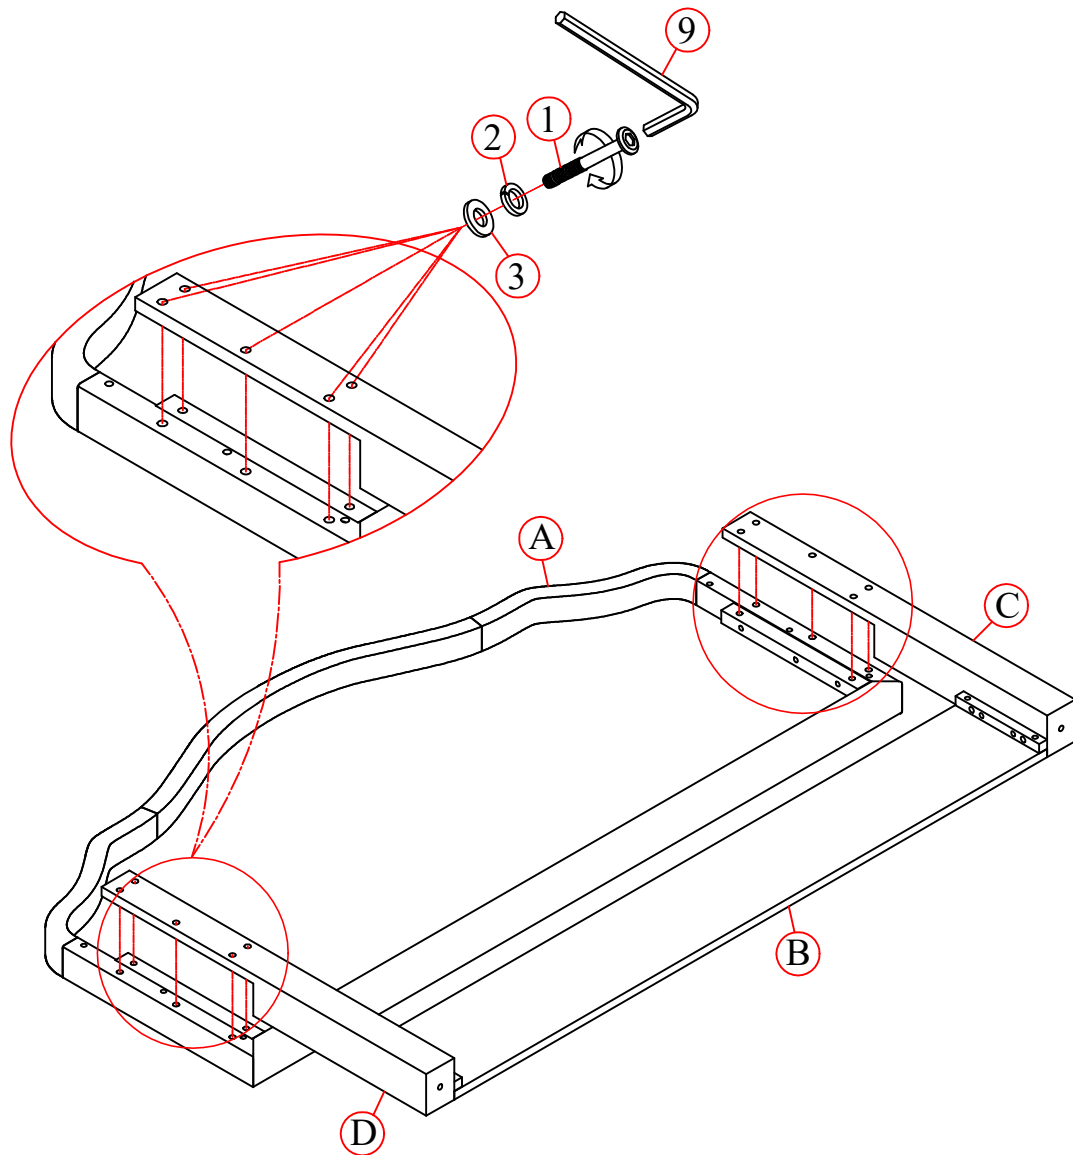

ASSEMBLY INSTRUCTIONS

STEP-2

1. Use bolt (#1) to assemble post (#C&#D) to the headboard (#A).

#1	x10	#2	x10	#3	x10	#9	x1
Bolt (Ø5/16**45mm)		Spring Washer Ø5/16"		Flat Washer Ø5/16**19mm*2mm		Allen Key 4mm