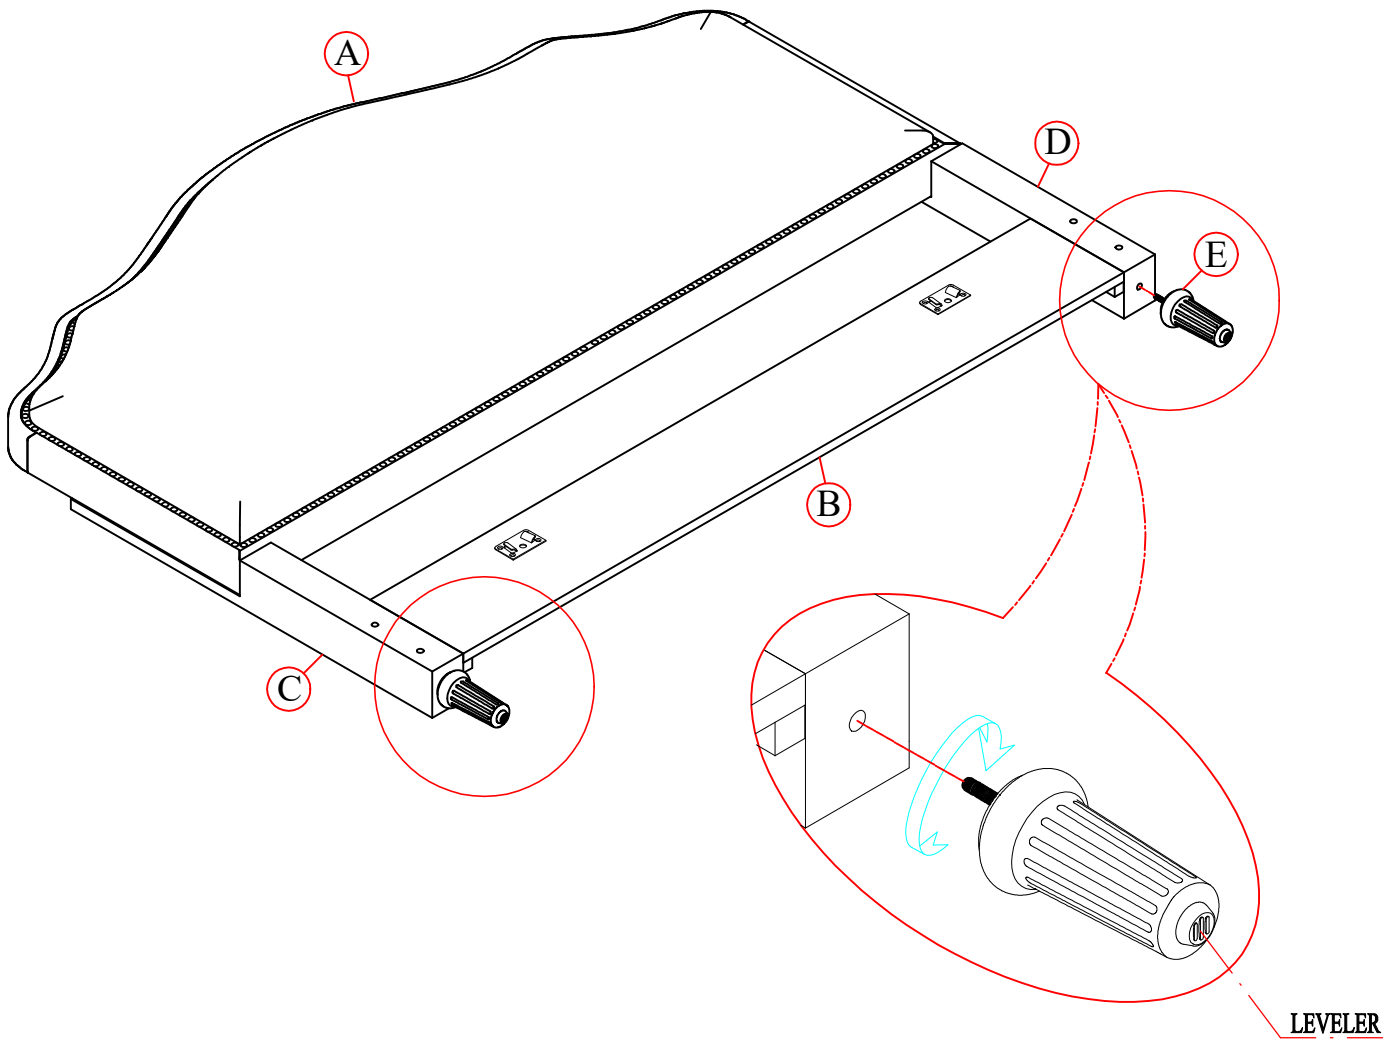

ASSEMBLY INSTRUCTIONS

STEP-3

1. Attach leg (#E) to post (#C&#D).