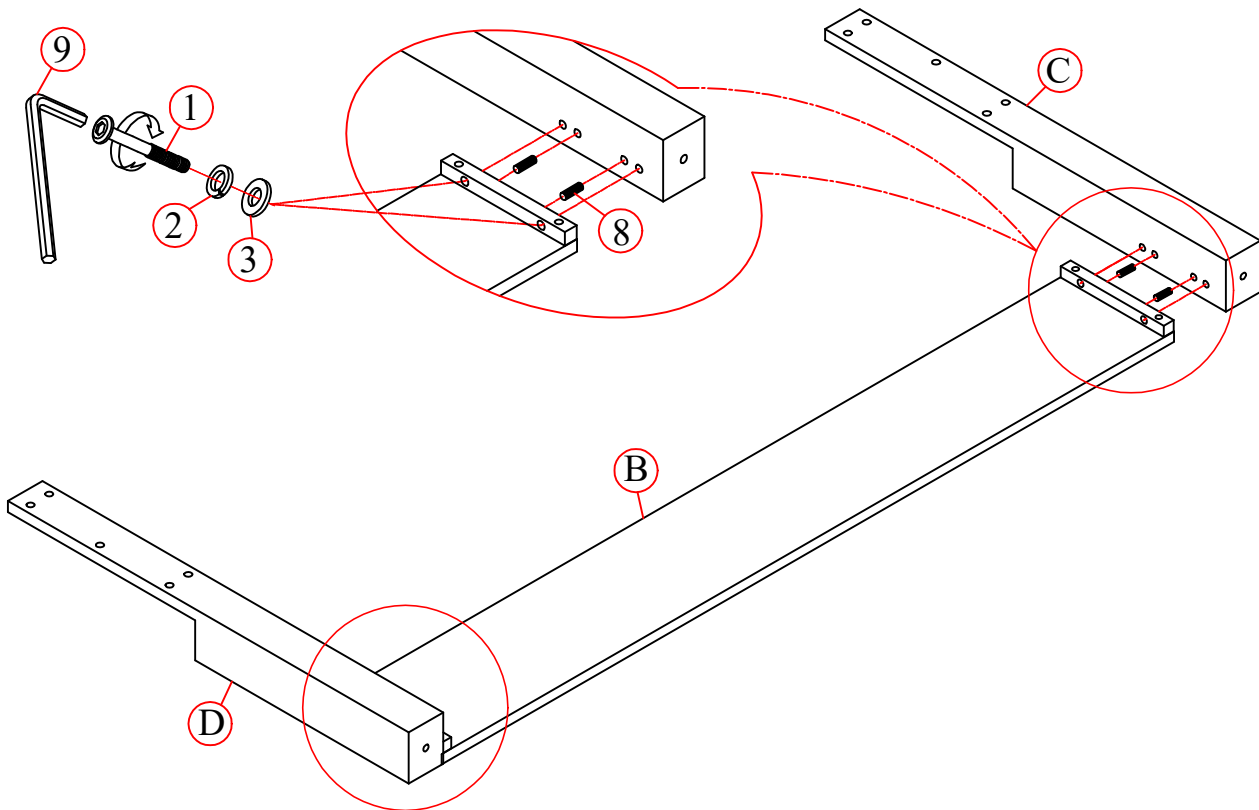

ASSEMBLY INSTRUCTIONS

STEP-1

1. Use bolt (#1) to attach brace (#B) to post (#C,#D)

#1	x4	#2	x4	#3	x4	#8	x4	#9	x1
Bolt (Ø5/16**45mm)		Spring Washer Ø5/16"		Flat Washer Ø5/16**19mm*2mm		Ø8**30mm		Allen Key 4mm