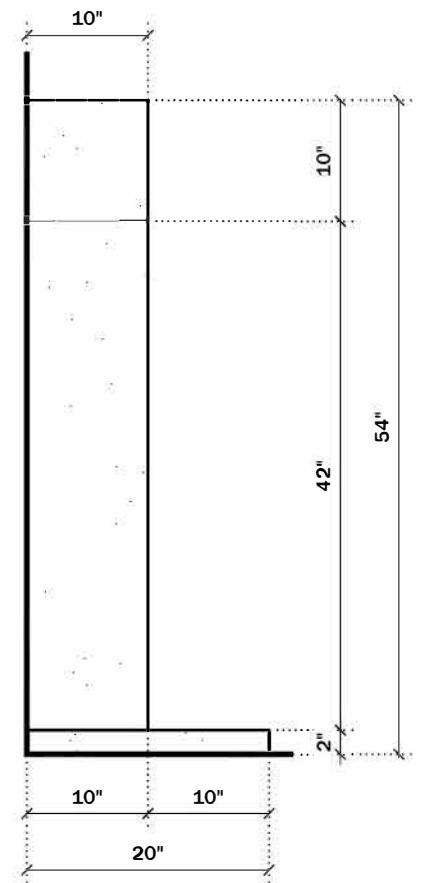

FRONT ELEVATION

SIDE VIEW

PLAN VIEW

MANTEL & LEGS PROFILE

Scale: 3/4" = 1'-0"