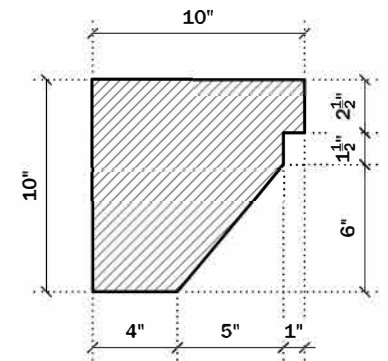

FRONT ELEVATION

SIDE VIEW

PLAN VIEW

MANTEL & LEGS PROFILE

Scale: 3/4" = 1'-0"