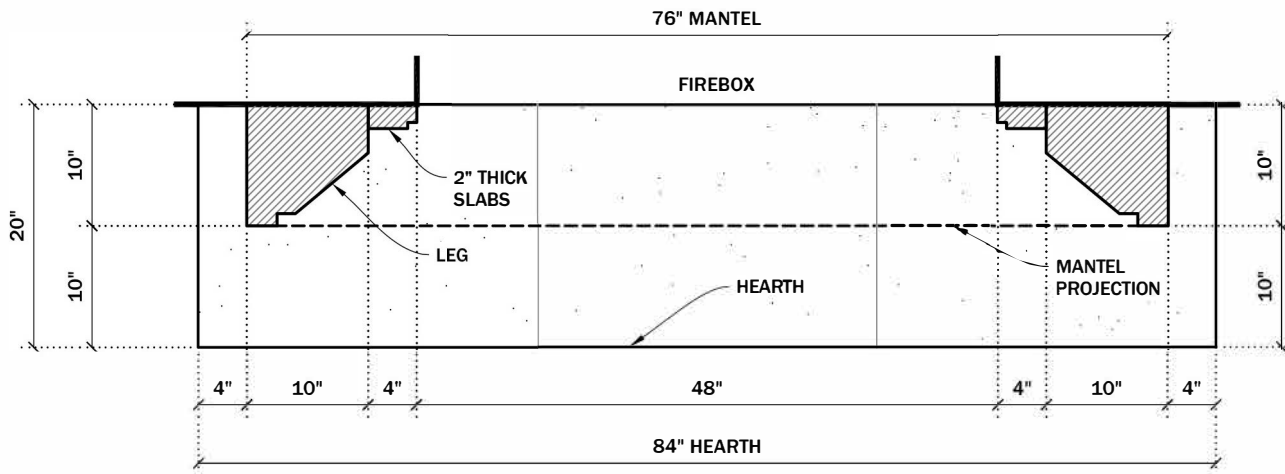

FRONT ELEVATION

SIDE VIEW

PLAN VIEW

MANTEL & LEGS PROFILE

Scale: 3/4" = 1'-0"