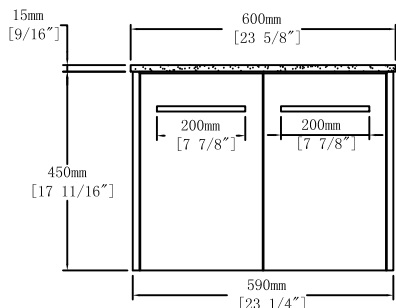

450mm
[17 11/16\"/>

Top View

Front View

Back View

465mm
[18 5/16\"/>

BA B321MO WH

BA B110MO WH

BA B101MO WH