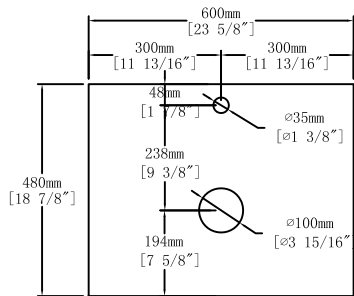

450mm
[17 11/16\"/>

Top View

Front View

Back View

465mm
[18 5/16\"/>

BA B321MO WH

BA B110MO WH

BA B101MO WH