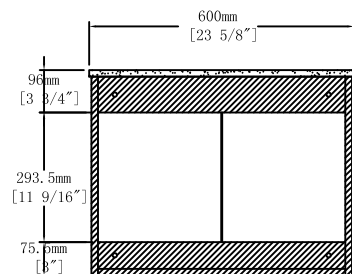

450mm
[17 11/16\"/>

Top View

Front View

Back View

465mm
[18 5/16\"/>

BA B321MO WH

BA B110MO WH

BA B101MO WH