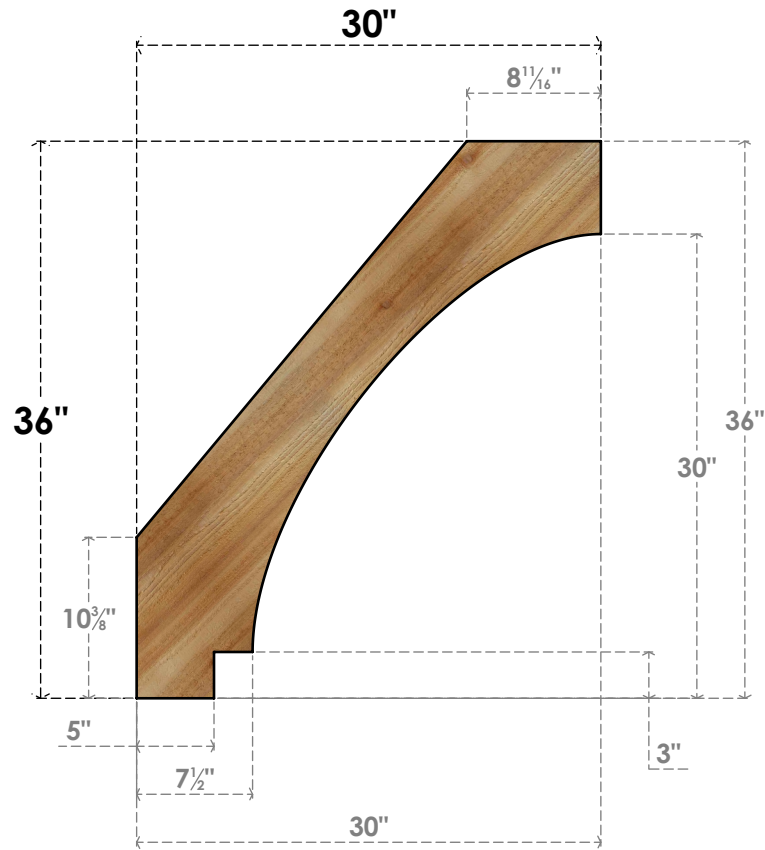

# BRC06X30X36IMP00RWR

6"W X 30"D X 36"H IMPERIAL ROUGH SAWN BRACE, WESTERN RED CEDAR

**SIDE**

**FRONT**

EKENA MILLWORK  
 2300 WEST MAIN ST.  
 CLARKSVILLE, TX 75426  
 TOLL FREE: 866-607-0453  
 WWW.EKENAMILLWORK.COM