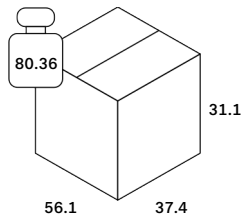

Care Instruction - Upholstered Fabric

Line Drawing

Finishing

Upholstery covering

Type	Bouclé
Color	Beige
Swatch	MAR-100298

Dimensions

General Dimensions

Width (in)	91
Depth (in)	67.5
Height (in)	30
Net weight (lbs)	147.49

N701 modular sofa set - Beige fabric - combo left - 1 seater + 2 seater + 90° square corner 231/171/76

22031

Packaging

Packaging General	Packaging Material Details				
	Material	Weight (gram)	Percentage	Recycled	Recyclable
Packaging with outer crate					
Packaging with inner pallet					
Carton box density (burst strength)					

Packaging Details

Pack number	1		
Pack length (in)	33.07	Vol (ft3)	16.37
Pack width (in)	37.4	GW (lbs)	57.1
Pack thickness (in)	31.1	EAN	5404023624116

Pack number	2		
Pack length (in)	56.1	Vol (ft3)	27.78
Pack width (in)	37.4	GW (lbs)	80.36
Pack thickness (in)	31.1	EAN	

Pack number	3		
Pack length (in)	37.4	Vol (ft3)	25.18
Pack width (in)	37.4	GW (lbs)	67.13
Pack thickness (in)	31.1	EAN	

N701 modular sofa set - Beige fabric - combo left - 1 seater + 2 seater + 90° square corner 231/171/76