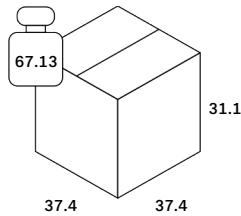

Care Instruction - Upholstered Fabric

Line Drawing

Finishing

Upholstery covering

Type	Bouclé
Color	Beige
Swatch	MAR-100298

Dimensions

General Dimensions

Width (in)	91
Depth (in)	67.5
Height (in)	30
Net weight (lbs)	147.49

N701 modular sofa set - Beige fabric - combo left - 1 seater + 2 seater + 90° square corner 231/171/76

22031

Packaging

Packaging General	Packaging Material Details				
	Material	Weight (gram)	Percentage	Recycled	Recyclable
Packaging with outer crate					
Packaging with inner pallet					
Carton box density (burst strength)					

Packaging Details

Pack number	1		
Pack length (in)	33.07	Vol (ft3)	16.37
Pack width (in)	37.4	GW (lbs)	57.1
Pack thickness (in)	31.1	EAN	5404023624116

Pack number	2		
Pack length (in)	56.1	Vol (ft3)	27.78
Pack width (in)	37.4	GW (lbs)	80.36
Pack thickness (in)	31.1	EAN	

Pack number	3		
Pack length (in)	37.4	Vol (ft3)	25.18
Pack width (in)	37.4	GW (lbs)	67.13
Pack thickness (in)	31.1	EAN	

N701 modular sofa set - Beige fabric - combo left - 1 seater + 2 seater + 90° square corner 231/171/76