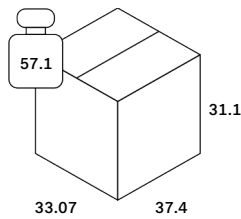

Care Instruction - Upholstered Fabric

Line Drawing

Finishing

Upholstery covering

Type	Bouclé
Color	Beige
Swatch	MAR-100298

Dimensions

General Dimensions

Width (in)	91
Depth (in)	67.5
Height (in)	30
Net weight (lbs)	147.49

N701 modular sofa set - Beige fabric - combo left - 1 seater + 2 seater + 90° square corner 231/171/76

22031

Packaging

Packaging General	Packaging Material Details				
	Material	Weight (gram)	Percentage	Recycled	Recyclable
Packaging with outer crate					
Packaging with inner pallet					
Carton box density (burst strength)					

Packaging Details

Pack number	1		
Pack length (in)	33.07	Vol (ft3)	16.37
Pack width (in)	37.4	GW (lbs)	57.1
Pack thickness (in)	31.1	EAN	5404023624116

Pack number	2		
Pack length (in)	56.1	Vol (ft3)	27.78
Pack width (in)	37.4	GW (lbs)	80.36
Pack thickness (in)	31.1	EAN	