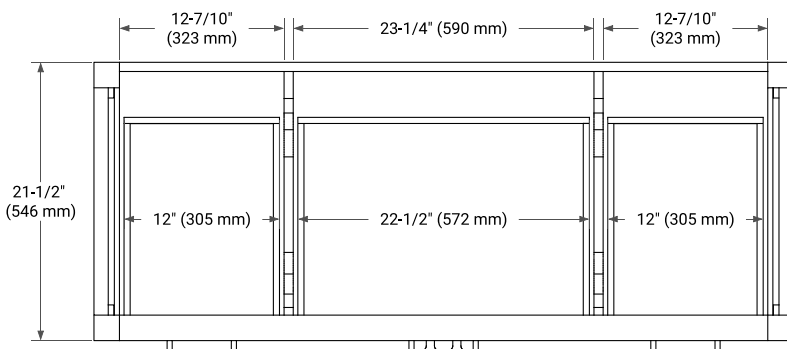

54" SINGLE SINK BASE CABINET

BASE CABINET DIMENSIONS

54" W x 21.5" D x 34.5" H

FEATURES

- Solid wood frame & plywood panels
- Dovetail drawers and joints
- Soft closing doors & drawers

HARDWARE FINISHES*

Brushed Nickel Satin Brass Matte Black Polished Chrome

PLAN VIEW

54" SINGLE OVAL SINK COUNTERTOP WITH 2 IN. THICKNESS

OVERALL DIMENSIONS

54.25" W x 22" D x 2" H

COUNTERTOP OPTIONS

Carrara Marble

FEATURES

- Solid countertop with mitered edges & seams
- Undermount white oval sink
- Pre-drilled for 8" widespread faucet

INCLUDED

- Countertop
- Matching Backsplash
- Oval Sink

COUNTERTOP PLAN VIEW

EDGE SIDE VIEW

THREE DIMENSIONAL COUNTERTOP VIEW