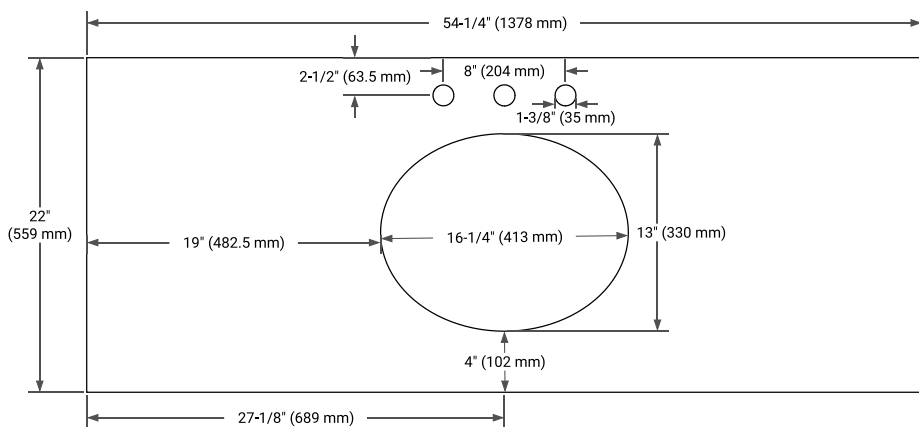

54" SINGLE SINK BASE CABINET

BASE CABINET DIMENSIONS

54" W x 21.5" D x 34.5" H

FEATURES

- Solid wood frame & plywood panels
- Dovetail drawers and joints
- Soft closing doors & drawers

HARDWARE FINISHES*

Brushed Nickel Satin Brass Matte Black Polished Chrome

PLAN VIEW

54" SINGLE OVAL SINK COUNTERTOP WITH 2 IN. THICKNESS

OVERALL DIMENSIONS

54.25" W x 22" D x 2" H

COUNTERTOP OPTIONS

Carrara Marble

FEATURES

- Solid countertop with mitered edges & seams
- Undermount white oval sink
- Pre-drilled for 8" widespread faucet

INCLUDED

- Countertop
- Matching Backsplash
- Oval Sink

COUNTERTOP PLAN VIEW

EDGE SIDE VIEW

THREE DIMENSIONAL COUNTERTOP VIEW