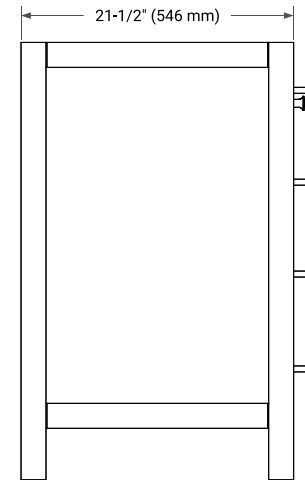

54" SINGLE SINK BASE CABINET

BASE CABINET DIMENSIONS

54" W x 21.5" D x 34.5" H

FEATURES

- Solid wood frame & plywood panels
- Dovetail drawers and joints
- Soft closing doors & drawers

HARDWARE FINISHES*

Brushed Nickel Satin Brass Matte Black Polished Chrome

PLAN VIEW

54" SINGLE OVAL SINK COUNTERTOP WITH 2 IN. THICKNESS

OVERALL DIMENSIONS

54.25" W x 22" D x 2" H

COUNTERTOP OPTIONS

Carrara Marble

FEATURES

- Solid countertop with mitered edges & seams
- Undermount white oval sink
- Pre-drilled for 8" widespread faucet

INCLUDED

- Countertop
- Matching Backsplash
- Oval Sink

COUNTERTOP PLAN VIEW

EDGE SIDE VIEW

THREE DIMENSIONAL COUNTERTOP VIEW