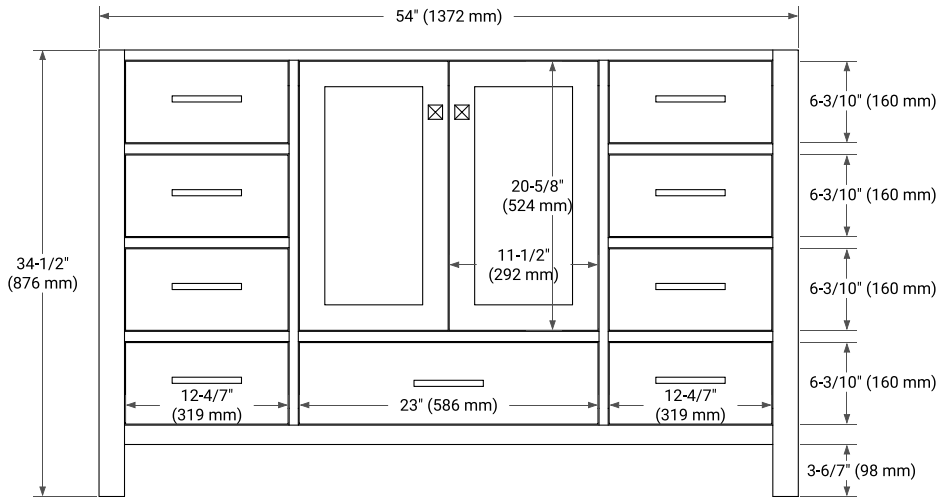

54" SINGLE SINK BASE CABINET

BASE CABINET DIMENSIONS

54" W x 21.5" D x 34.5" H

FEATURES

- Solid wood frame & plywood panels
- Dovetail drawers and joints
- Soft closing doors & drawers

HARDWARE FINISHES*

Brushed Nickel   Satin Brass   Matte Black   Polished Chrome

Hardware comes preinstalled with the illustrated option. Other finishes are available on our online store if you prefer a different one.

AVAILABLE COLORS

White   Grey   Midnight Blue   Espresso   Oak

FRONT VIEW

SIDE VIEW

PLAN VIEW