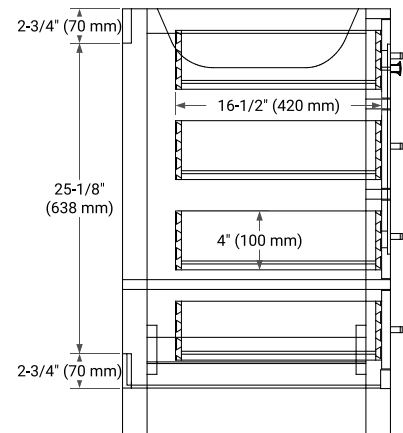

54" SINGLE SINK BASE CABINET

BASE CABINET DIMENSIONS

54" W x 21.5" D x 34.5" H

FEATURES

- Solid wood frame & plywood panels
- Dovetail drawers and joints
- Soft closing doors & drawers

HARDWARE FINISHES*

Brushed Nickel Satin Brass Matte Black Polished Chrome

PLAN VIEW

54" SINGLE OVAL SINK COUNTERTOP WITH 2 IN. THICKNESS

OVERALL DIMENSIONS

54.25" W x 22" D x 2" H

COUNTERTOP OPTIONS

Carrara Marble

FEATURES

- Solid countertop with mitered edges & seams
- Undermount white oval sink
- Pre-drilled for 8" widespread faucet

INCLUDED

- Countertop
- Matching Backsplash
- Oval Sink

COUNTERTOP PLAN VIEW

EDGE SIDE VIEW

THREE DIMENSIONAL COUNTERTOP VIEW