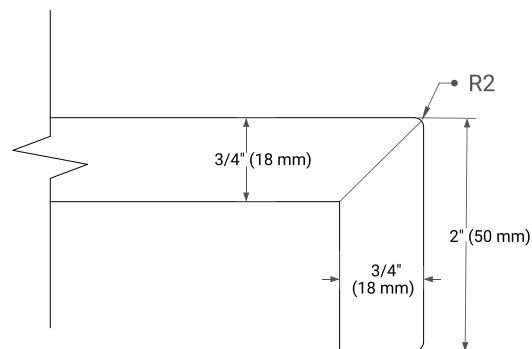

54" SINGLE SINK BASE CABINET

BASE CABINET DIMENSIONS

54" W x 21.5" D x 34.5" H

FEATURES

- Solid wood frame & plywood panels
- Dovetail drawers and joints
- Soft closing doors & drawers

HARDWARE FINISHES*

Brushed Nickel Satin Brass Matte Black Polished Chrome

PLAN VIEW

54" SINGLE OVAL SINK COUNTERTOP WITH 2 IN. THICKNESS

OVERALL DIMENSIONS

54.25" W x 22" D x 2" H

COUNTERTOP OPTIONS

Carrara Marble

FEATURES

- Solid countertop with mitered edges & seams
- Undermount white oval sink
- Pre-drilled for 8" widespread faucet

INCLUDED

- Countertop
- Matching Backsplash
- Oval Sink

COUNTERTOP PLAN VIEW

EDGE SIDE VIEW

THREE DIMENSIONAL COUNTERTOP VIEW