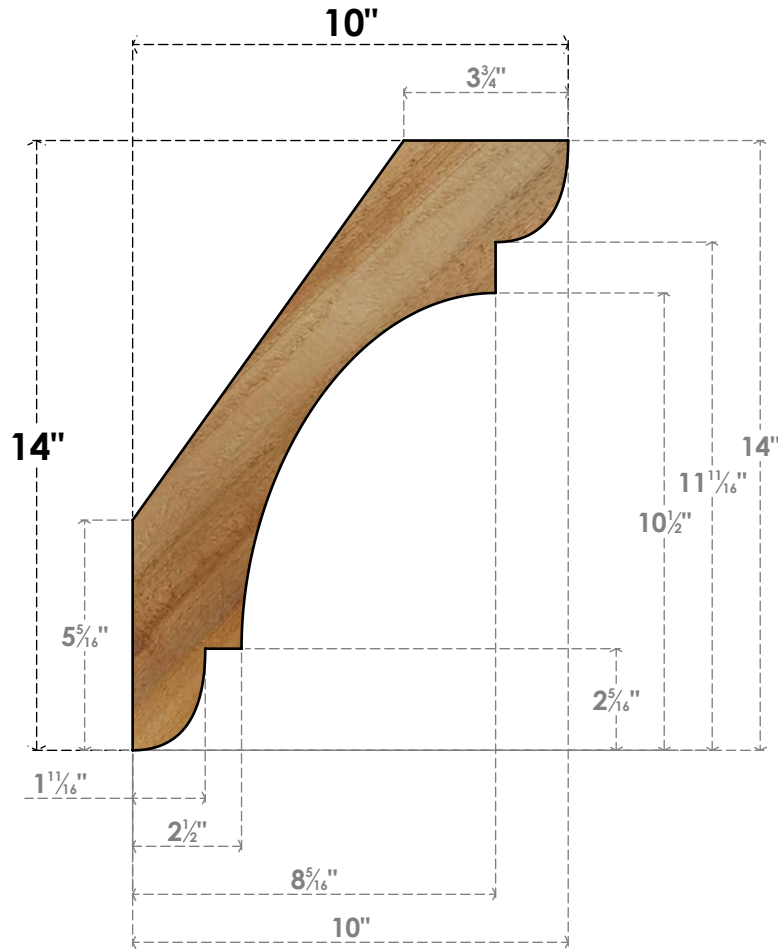

BRC06X10X14OLY00RWR

6"W X 10"D X 14"H OLYMPIC ROUGH SAWN BRACE, WESTERN RED CEDAR

SIDE

FRONT

EKENA MILLWORK
 2300 WEST MAIN ST.
 CLARKSVILLE, TX 75426
 TOLL FREE: 866-607-0453
 WWW.EKENAMILLWORK.COM

NOTES

1. INSTALLATION TO BE COMPLETED IN ACCORDANCE WITH MANUFACTURER'S SPECIFICATIONS.
2. DRAWING MAY NOT BE TO SCALE
3. THIS DRAWING IS INTENDED FOR DESIGN AND PLANNING PURPOSES ONLY.
4. ALL INFORMATION CONTAINED HEREIN WAS CURRENT AT THE TIME OF DEVELOPMENT BUT MUST BE REVIEWED AND APPROVED BY THE PRODUCT MANUFACTURER TO BE CONSIDERED ACCURATE.
5. PRODUCTS ARE NOT KILN DRIED. THIS ITEM IS UNIQUE AND WILL CONTAIN THE NATURAL VARIATIONS THAT THE WOOD SPECIES OFFERS. THIS MAY RESULT IN VARIATIONS UP TO 1/4"