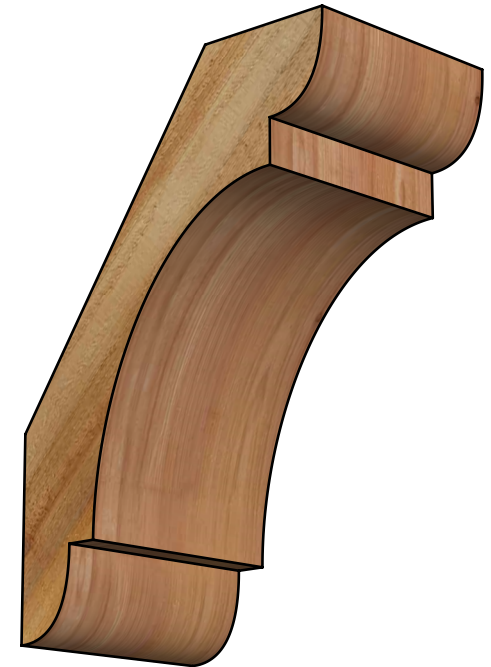

BRC06X10X14OLY00RWR

6"W X 10"D X 14"H OLYMPIC ROUGH SAWN BRACE, WESTERN RED CEDAR

SIDE

FRONT

EKENA MILLWORK
 2300 WEST MAIN ST.
 CLARKSVILLE, TX 75426
 TOLL FREE: 866-607-0453
 WWW.EKENAMILLWORK.COM

NOTES

1. INSTALLATION TO BE COMPLETED IN ACCORDANCE WITH MANUFACTURER'S SPECIFICATIONS.
2. DRAWING MAY NOT BE TO SCALE
3. THIS DRAWING IS INTENDED FOR DESIGN AND PLANNING PURPOSES ONLY.
4. ALL INFORMATION CONTAINED HEREIN WAS CURRENT AT THE TIME OF DEVELOPMENT BUT MUST BE REVIEWED AND APPROVED BY THE PRODUCT MANUFACTURER TO BE CONSIDERED ACCURATE.
5. PRODUCTS ARE NOT KILN DRIED. THIS ITEM IS UNIQUE AND WILL CONTAIN THE NATURAL VARIATIONS THAT THE WOOD SPECIES OFFERS. THIS MAY RESULT IN VARIATIONS UP TO 1/4"