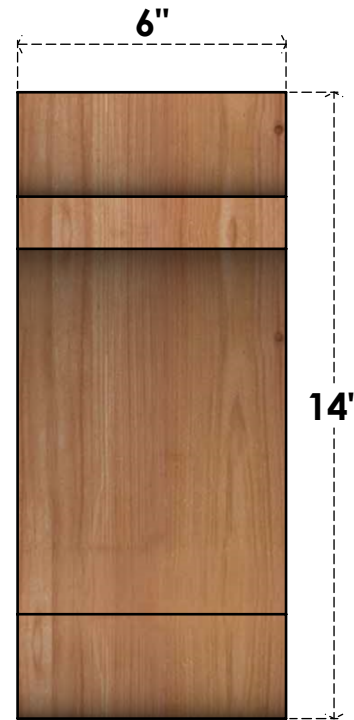

BRC06X10X14OLY00RWR

6"W X 10"D X 14"H OLYMPIC ROUGH SAWN BRACE, WESTERN RED CEDAR

SIDE

FRONT

EKENA MILLWORK
 2300 WEST MAIN ST.
 CLARKSVILLE, TX 75426
 TOLL FREE: 866-607-0453
 WWW.EKENAMILLWORK.COM

NOTES

1. INSTALLATION TO BE COMPLETED IN ACCORDANCE WITH MANUFACTURER'S SPECIFICATIONS.
2. DRAWING MAY NOT BE TO SCALE
3. THIS DRAWING IS INTENDED FOR DESIGN AND PLANNING PURPOSES ONLY.
4. ALL INFORMATION CONTAINED HEREIN WAS CURRENT AT THE TIME OF DEVELOPMENT BUT MUST BE REVIEWED AND APPROVED BY THE PRODUCT MANUFACTURER TO BE CONSIDERED ACCURATE.
5. PRODUCTS ARE NOT KILN DRIED. THIS ITEM IS UNIQUE AND WILL CONTAIN THE NATURAL VARIATIONS THAT THE WOOD SPECIES OFFERS. THIS MAY RESULT IN VARIATIONS UP TO 1/4"