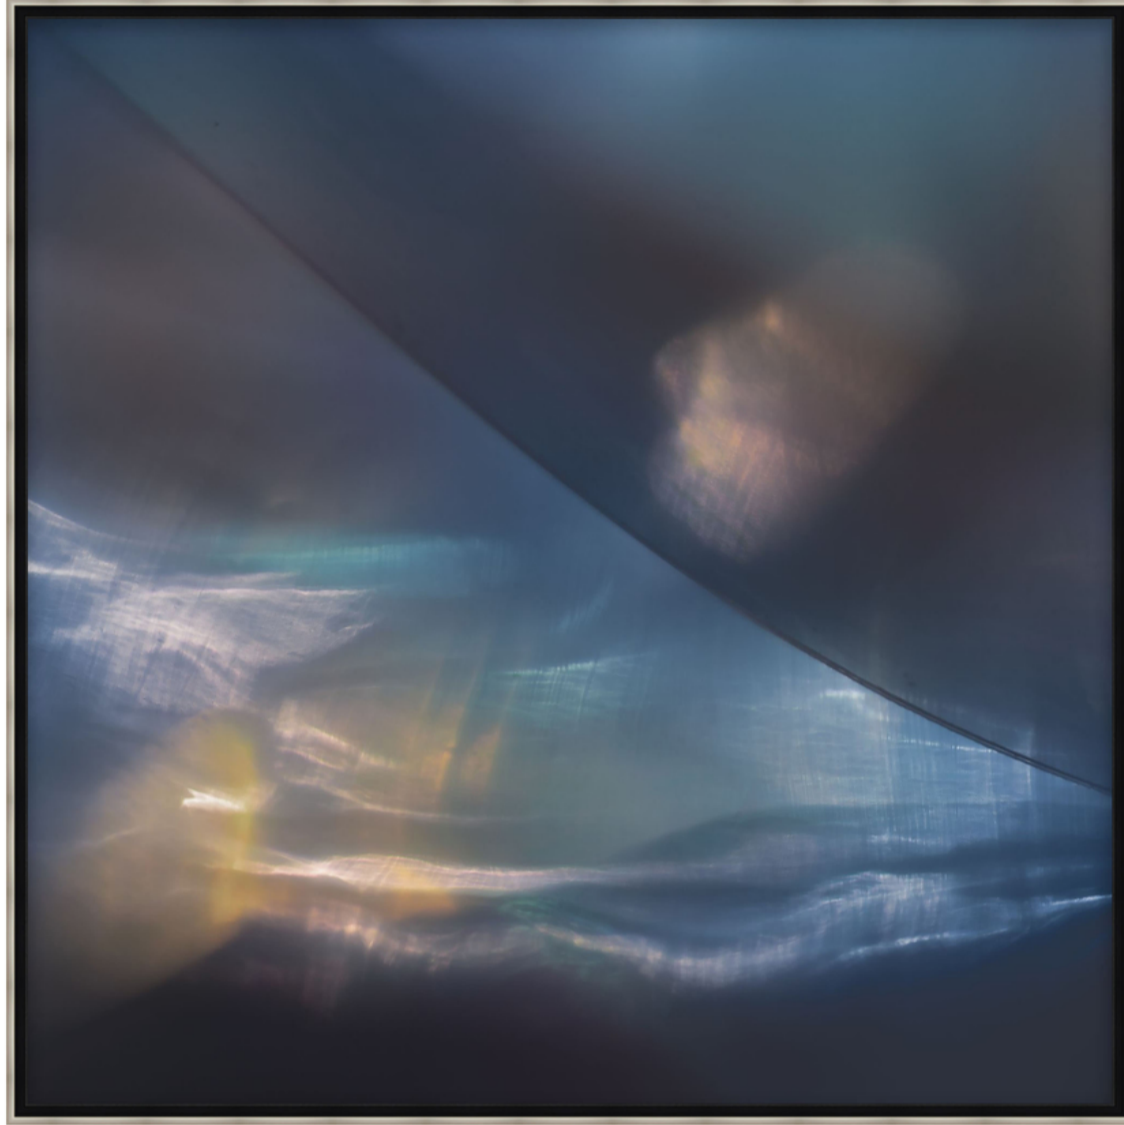

THEODORE ALEXANDER

Depths of Indigo 1

D2775S55492-4727

Depths of Indigo 1 is a fascinating study of juxtaposition using a hyper-
abstraction style. The work on canvas plays in dualities of composition. Two
contrasting scenes present a tranquil motif in the upper portion of the
picture plane offset by a turbulent vista in the lower. A strong implied line
separating the two views offers a bit of balance. Variations are made more
pronounced by a nearly solid color field on top set off by multiple tonalities
below. The insertion of uncanny elements – a mysterious illuminated blob, a
shock of bright yellow, seemingly atmospheric elements – lends a celestial
feel to the composition. A mostly blue color palette in midnight blue with
streaks of turquoise and illuminating white creates a sense of ethereal depth,
drawing the viewer into a contemplative journey in space. An engaging
addition to ART by TA, Depths of Indigo 1 is a masterful study of color, light,
and technique.

► Canvas, Top Coat Semi Gloss, F1332 - Silver Floater Frame - Width: 0.375

W 20 x D 2 x H 20 inches

Material(s):

Collection: Art by TA

Style: Modern / Formal Modern

Type: Décor / Wall Art