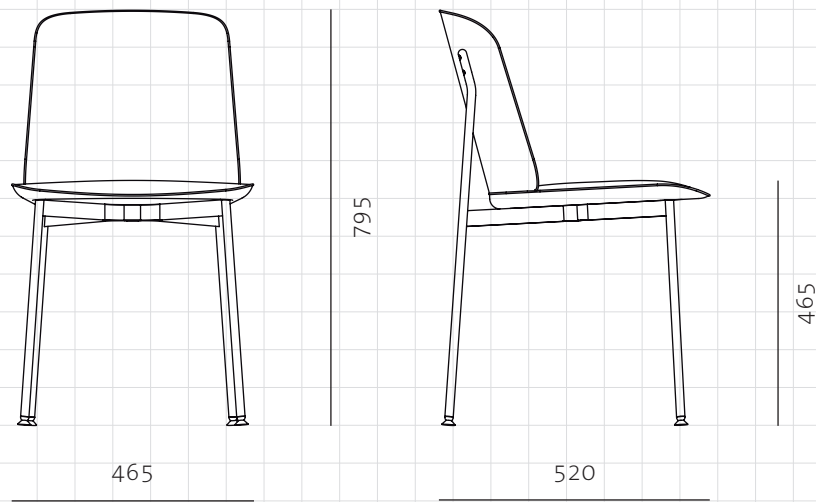

Crawford Soft Dining Chair

CODE

CR-S220

DIMENSIONS

W465 x D520 x H795mm

NET WEIGHT

Seating height: 465mm

ENVIRONMENT

7.0 kg

MATERIALS

Indoor

Steel black powder coat matt, upholstered seat and back

\*Please refer to website or contact your local representative for complete material swatches.

SHIPPING

<b>Package</b>	Assembled		
<b>Package Qty</b>	1 pcs/box		
<b>Packaging</b>	<b>Measurement (mm)</b>	<b>Volume (cbm)</b>	<b>Gross Weight (kg)</b>
<b>FCL</b>	W600 x D600 x H830	0.30	12.11
<b>LCL/AIR</b>	W620 x D620 x H925	0.36	16.58