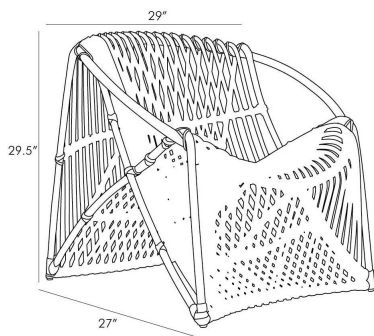

ARTERIOS

ELEANOR LOUNGE CHAIR

5592

H: 29.5 IN, W: 29 IN, D: 27 IN,
Gray

Rich with sweeping lines inspired by Spanish architect Santiago Calatrava's World Trade Center Hub known as the Oculus this chair delivers an undeniably unique style. Rattan poles with light gray leather bindings are shaped over a circular frame creating a deep seat with curves that hug you from every angle. The negative space creates an airy volume. A gray wash finish accentuates the organic materials and adds an extra element of natural class. finish will vary.

APPEARANCE

Material	Rattan, Leather
Finish	Gray Wash, Light Gray
Finish Will Vary	Yes
Top Coat/Sealant	No

DIMENSIONS

Arm	H: 23 IN
Foot Print	W: 29 IN, D: 27 IN
Seat	H: 16 IN, W: 22 IN, D: 20 IN
Seat Back	H: 21 IN

SHIPPING

Product Weight	16.5 lbs
Gross Weight 1	23 lbs
Shipping Box 1	H: 34.7 IN, L: 30.4 IN, W: 30.8 IN

CONTRACT

Contract Suitable	Not for use in high traffic/public spaces
-------------------	---