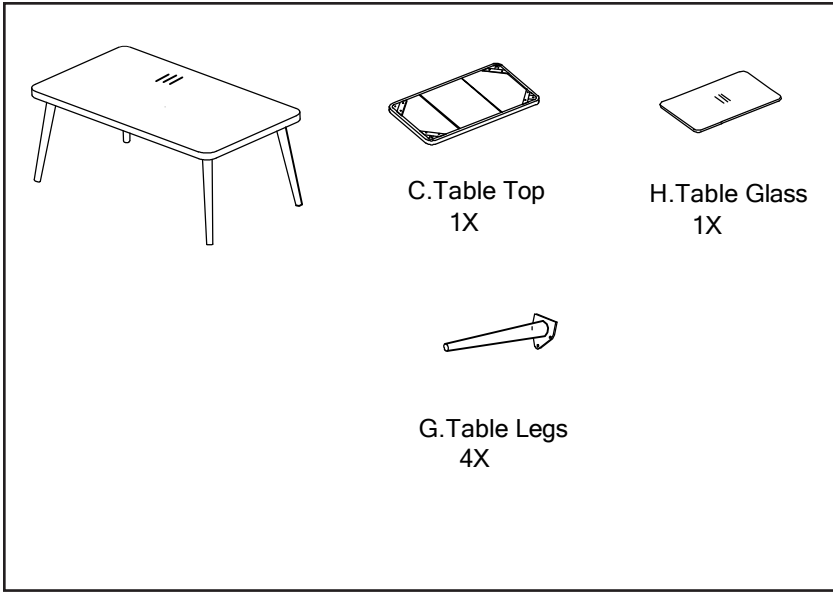

1. SOFA

M6x15 Bolt 24x

Washer Bolt 24x

Allen Key

PARTS AND HARDWARE

Avoid using sharp objects such as a knife to cut open packing as you may accidentally damage the upholstery.

.TABLE

M6x15 Bolt 12x

Washer Bolt 12x

Allen Key