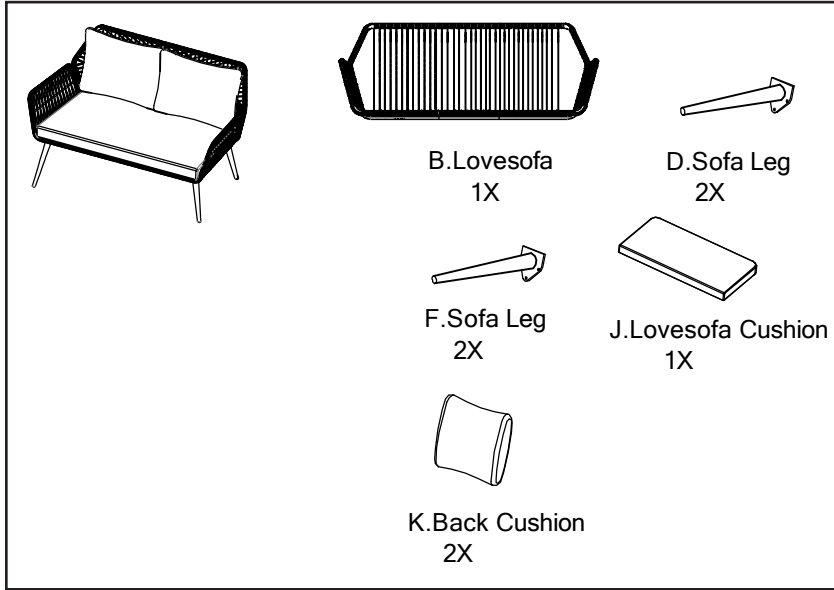

PARTS AND HARDWARE

Avoid using sharp objects such as a knife to cut open packing as you may accidentally damage the upholstery.

LOVESOFA

PARTS AND HARDWARE

Avoid using sharp objects such as a knife to cut open packing as you may accidentally damage the upholstery.

1. SOFA

M6x15 Bolt 24x

Washer Bolt 24x

Allen Key

PARTS AND HARDWARE

Avoid using sharp objects such as a knife to cut open packing as you may accidentally damage the upholstery.

.TABLE

M6x15 Bolt 12x

Washer Bolt 12x

Allen Key