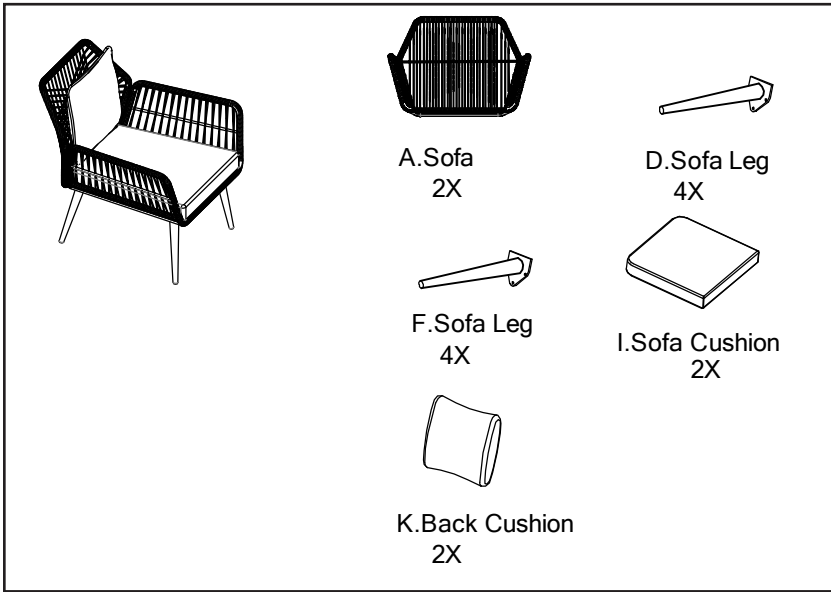

PARTS AND HARDWARE

Avoid using sharp objects such as a knife to cut open packing as you may accidentally damage the upholstery.

LOVESOFA

PARTS AND HARDWARE

Avoid using sharp objects such as a knife to cut open packing as you may accidentally damage the upholstery.

1. SOFA

M6x15 Bolt 24x

Washer Bolt 24x

Allen Key

PARTS AND HARDWARE

Avoid using sharp objects such as a knife to cut open packing as you may accidentally damage the upholstery.

.TABLE

M6x15 Bolt 12x

Washer Bolt 12x

Allen Key