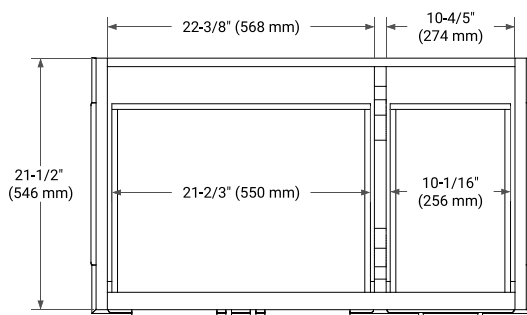

36" LEFT OFFSET CABINET

BASE CABINET DIMENSIONS

36" W x 21.5" D x 34.5" H

FEATURES

- Solid wood frame & plywood panels
- Dovetail drawers and joints
- Soft closing doors & drawers

HARDWARE FINISHES*

Brushed Nickel Satin Brass Matte Black Polished Chrome

37" LEFT OVAL SINK COUNTERTOP WITH 0.75 IN. THICKNESS

OVERALL DIMENSIONS

37" W x 22" D x 0.75" H

COUNTERTOP OPTIONS

Carrara Marble

FEATURES

- Solid countertop with mitered edges & seams
- Undermount white oval sink
- Pre-drilled for 8" widespread faucet

INCLUDED

- Countertop
- Matching Backsplash
- Oval Sink

COUNTERTOP PLAN VIEW

EDGE SIDE VIEW

THREE DIMENSIONAL COUNTERTOP VIEW