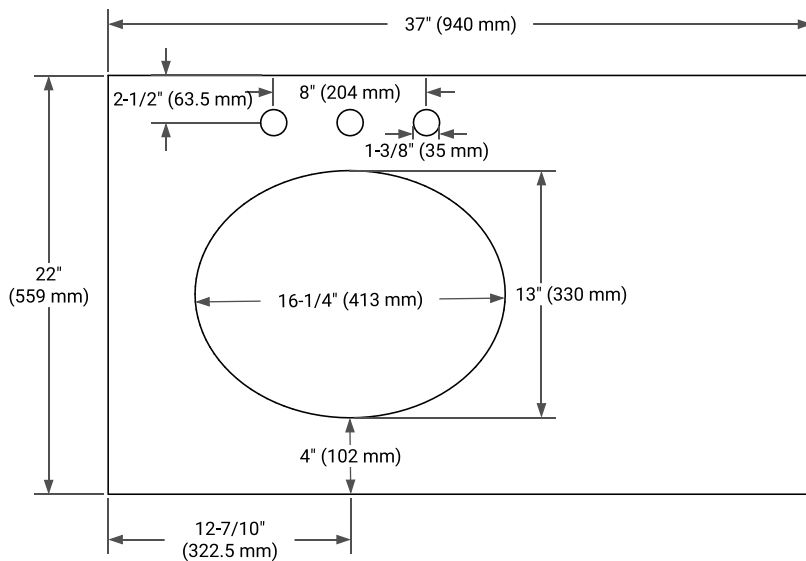

36" LEFT OFFSET CABINET

BASE CABINET DIMENSIONS

36" W x 21.5" D x 34.5" H

FEATURES

- Solid wood frame & plywood panels
- Dovetail drawers and joints
- Soft closing doors & drawers

HARDWARE FINISHES*

Brushed Nickel Satin Brass Matte Black Polished Chrome

37" LEFT OVAL SINK COUNTERTOP WITH 0.75 IN. THICKNESS

OVERALL DIMENSIONS

37" W x 22" D x 0.75" H

COUNTERTOP OPTIONS

Carrara Marble

FEATURES

- Solid countertop with mitered edges & seams
- Undermount white oval sink
- Pre-drilled for 8" widespread faucet

INCLUDED

- Countertop
- Matching Backsplash
- Oval Sink

COUNTERTOP PLAN VIEW

EDGE SIDE VIEW

THREE DIMENSIONAL COUNTERTOP VIEW