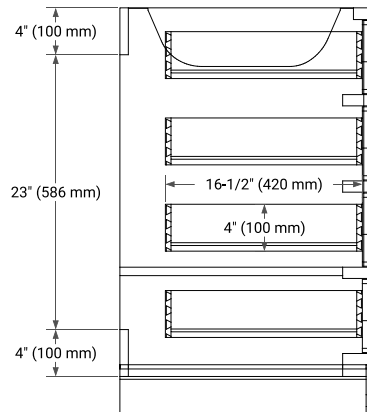

36" LEFT OFFSET CABINET

BASE CABINET DIMENSIONS

36" W x 21.5" D x 34.5" H

FEATURES

- Solid wood frame & plywood panels
- Dovetail drawers and joints
- Soft closing doors & drawers

HARDWARE FINISHES*

Brushed Nickel Satin Brass Matte Black Polished Chrome

37" LEFT OVAL SINK COUNTERTOP WITH 0.75 IN. THICKNESS

OVERALL DIMENSIONS

37" W x 22" D x 0.75" H

COUNTERTOP OPTIONS

Carrara Marble

FEATURES

- Solid countertop with mitered edges & seams
- Undermount white oval sink
- Pre-drilled for 8" widespread faucet

INCLUDED

- Countertop
- Matching Backsplash
- Oval Sink

COUNTERTOP PLAN VIEW

EDGE SIDE VIEW

THREE DIMENSIONAL COUNTERTOP VIEW