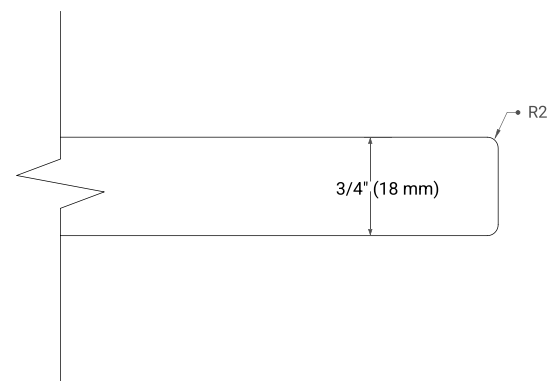

36" LEFT OFFSET CABINET

BASE CABINET DIMENSIONS

36" W x 21.5" D x 34.5" H

FEATURES

- Solid wood frame & plywood panels
- Dovetail drawers and joints
- Soft closing doors & drawers

HARDWARE FINISHES*

Brushed Nickel Satin Brass Matte Black Polished Chrome

37" LEFT OVAL SINK COUNTERTOP WITH 0.75 IN. THICKNESS

OVERALL DIMENSIONS

37" W x 22" D x 0.75" H

COUNTERTOP OPTIONS

Carrara Marble

FEATURES

- Solid countertop with mitered edges & seams
- Undermount white oval sink
- Pre-drilled for 8" widespread faucet

INCLUDED

- Countertop
- Matching Backsplash
- Oval Sink

COUNTERTOP PLAN VIEW

EDGE SIDE VIEW

THREE DIMENSIONAL COUNTERTOP VIEW