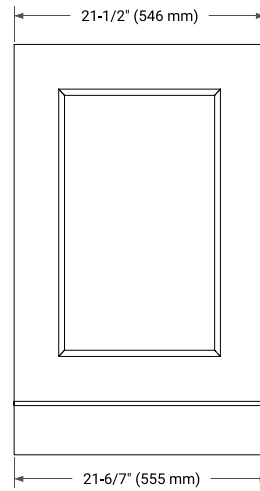

36" LEFT OFFSET CABINET

BASE CABINET DIMENSIONS

36" W x 21.5" D x 34.5" H

FEATURES

- Solid wood frame & plywood panels
- Dovetail drawers and joints
- Soft closing doors & drawers

HARDWARE FINISHES*

Brushed Nickel   Satin Brass   Matte Black   Polished Chrome

*Hardware comes preinstalled with the illustrated option. Other finishes are available on our online store if you prefer a different one.

AVAILABLE COLORS

White   Grey   Midnight Blue

FRONT VIEW

SIDE VIEW

PLAN VIEW