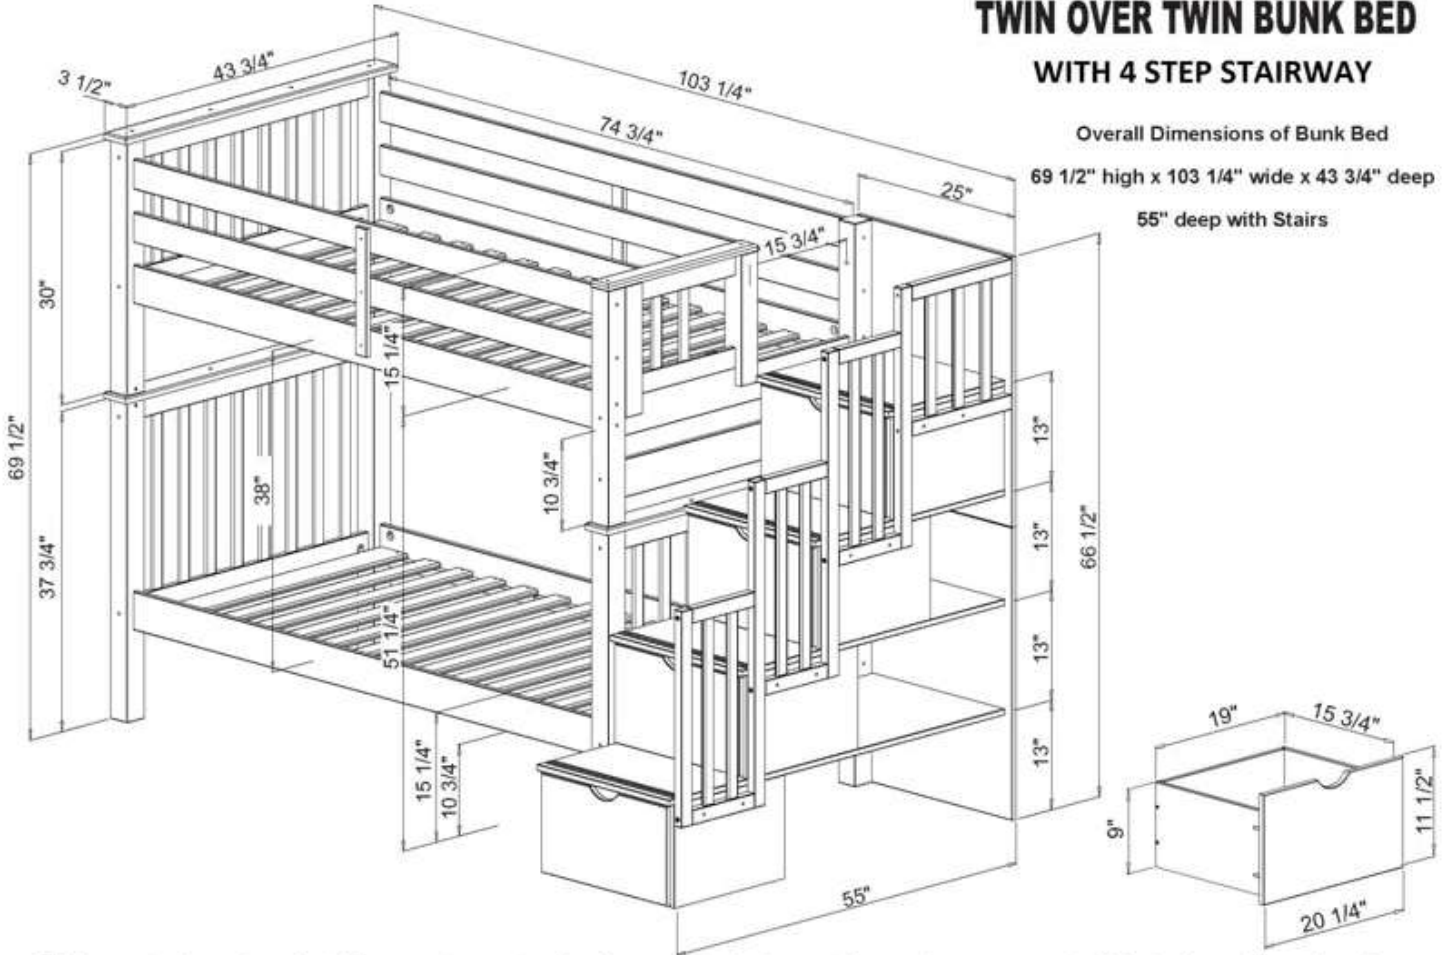

TWIN OVER TWIN BUNK BED WITH 4 STEP STAIRWAY

Overall Dimensions of Bunk Bed
69 1/2" high x 103 1/4" wide x 43 3/4" deep
55" deep with Stairs

This is a natural wood product. We cannot guarantee the sizes on this drawing are the exact measurements of the bed you will receive. The dimensions are provided as a guide to assist you with your purchase. Please ensure the bed will fit your room.