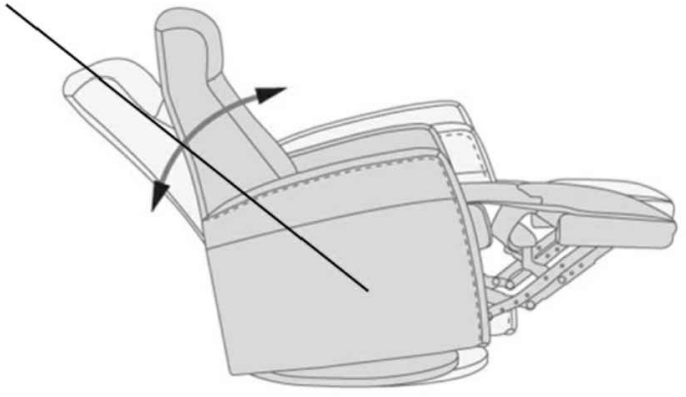

Reclined Max 145°

Distance from wall for full recline 6"

\*Rotate Chair 90° to fit through the door before attaching backrest