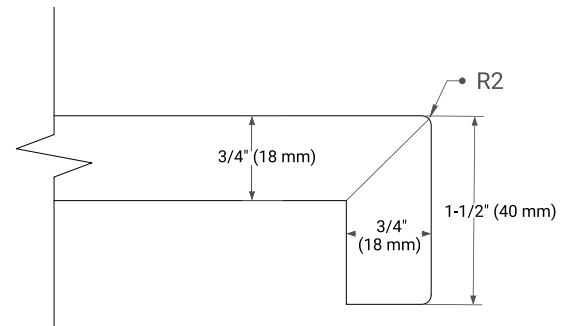

43" LEFT RECTANGLE SINK COUNTERTOP WITH 1.5 IN. THICKNESS

OVERALL DIMENSIONS

43" W x 22" D x 1.5" H

COUNTERTOP OPTIONS

Carrara Marble

White Quartz

FEATURES

- Solid countertop with mitered edges & seams
- Undermount white rectangular sink
- Pre-drilled for 8" widespread faucet

INCLUDED

- Countertop
- Matching Backsplash
- Rectangle Sink

COUNTERTOP PLAN VIEW

EDGE SIDE VIEW

THREE DIMENSIONAL COUNTERTOP VIEW