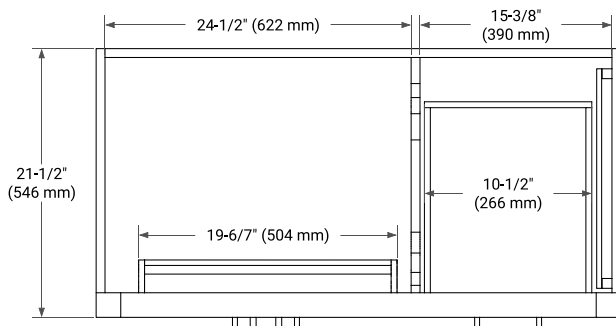

42" LEFT OFFSET CABINET

BASE CABINET DIMENSIONS

42" W x 21.5" D x 34.5" H

FEATURES

- Solid wood frame & plywood panels
- Dovetail drawers and joints
- Soft closing doors & drawers

HARDWARE FINISHES*

Brushed Nickel Satin Brass Matte Black Polished Chrome

43" LEFT RECTANGLE SINK COUNTERTOP WITH 1.5 IN. THICKNESS

OVERALL DIMENSIONS

43" W x 22" D x 1.5" H

COUNTERTOP OPTIONS

Carrara Marble

White Quartz

FEATURES

- Solid countertop with mitered edges & seams
- Undermount white rectangular sink
- Pre-drilled for 8" widespread faucet

INCLUDED

- Countertop
- Matching Backsplash
- Rectangle Sink

COUNTERTOP PLAN VIEW

EDGE SIDE VIEW

THREE DIMENSIONAL COUNTERTOP VIEW