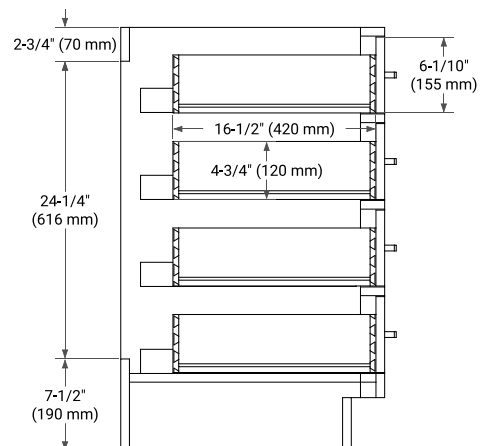

42" LEFT OFFSET CABINET

BASE CABINET DIMENSIONS

42" W x 21.5" D x 34.5" H

FEATURES

- Solid wood frame & plywood panels
- Dovetail drawers and joints
- Soft closing doors & drawers

HARDWARE FINISHES*

Brushed Nickel Satin Brass Matte Black Polished Chrome

43" LEFT RECTANGLE SINK COUNTERTOP WITH 1.5 IN. THICKNESS

OVERALL DIMENSIONS

43" W x 22" D x 1.5" H

COUNTERTOP OPTIONS

Carrara Marble

White Quartz

FEATURES

- Solid countertop with mitered edges & seams
- Undermount white rectangular sink
- Pre-drilled for 8" widespread faucet

INCLUDED

- Countertop
- Matching Backsplash
- Rectangle Sink

COUNTERTOP PLAN VIEW

EDGE SIDE VIEW

THREE DIMENSIONAL COUNTERTOP VIEW