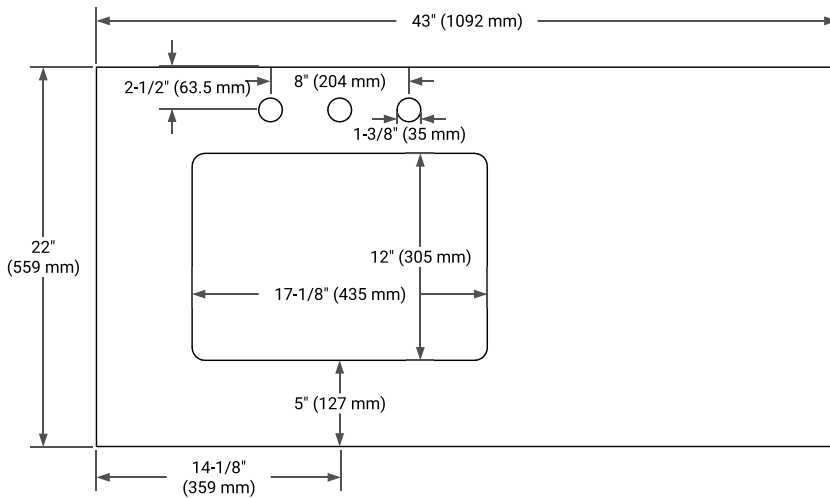

42" LEFT OFFSET CABINET

BASE CABINET DIMENSIONS

42" W x 21.5" D x 34.5" H

FEATURES

- Solid wood frame & plywood panels
- Dovetail drawers and joints
- Soft closing doors & drawers

HARDWARE FINISHES*

Brushed Nickel Satin Brass Matte Black Polished Chrome

43" LEFT RECTANGLE SINK COUNTERTOP WITH 1.5 IN. THICKNESS

OVERALL DIMENSIONS

43" W x 22" D x 1.5" H

COUNTERTOP OPTIONS

Carrara Marble

White Quartz

FEATURES

- Solid countertop with mitered edges & seams
- Undermount white rectangular sink
- Pre-drilled for 8" widespread faucet

INCLUDED

- Countertop
- Matching Backsplash
- Rectangle Sink

COUNTERTOP PLAN VIEW

EDGE SIDE VIEW

THREE DIMENSIONAL COUNTERTOP VIEW