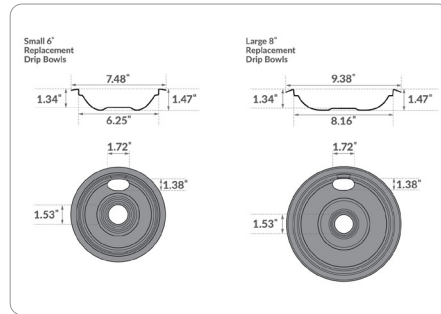

DESCRIPTION:

For years, licensed plumbers, electricians and appliance installers have relied on the Certified Appliance Accessories brand for their power cords, hoses and connectors. Now you can too. In addition to reliable and durable connectivity solutions, Certified Appliance Accessories carries high-quality replacement parts for electric ranges. The Black Porcelain Style A 2 Large 8 in. and 2 Small 6 in. Replacement Drip Bowls are a quality product specifically designed for electric ranges found in homes and apartments. These 4 drip bowls are an easy and convenient way to improve your stove top's appearance and cooking efficiency. They have been thoroughly tested and are backed by a 5-year limited warranty. Check your appliance's manual for the correct specifications to ensure these are the right drip bowls for you. Thank you for choosing Certified Appliance Accessories—Your Appliance Connection Solution.

Package Dimensions:

- Width: 10 in.
- Height: 2.8 in.
- Length: 10 in.
- Weight: 1.6 lbs.

Shippable to: US, Canada and Mexico

Warranty: 5-year warranty

FEATURES:

- Meets or exceeds industry certification standards & requirements of most appliance manufacturers
- For electric ranges only
- Updates the appearance of stove or range top
- Clean, smooth surface improves energy efficiency
- Compatible with most Style A Whirlpool®, Kenmore® (2004+), Frigidaire®, Maytag®, Electrolux®, Tappan®, Amana®, Crosley® & RCA® electric ranges
- Not compatible with most GE®, Hotpoint® or Kenmore® (1995 to 2003) ranges
- Easy to clean using mild soap, soft sponge or cloth & warm water—harsh materials should not be used

KIT CONTAINS:

- Set of 4 Style A black porcelain drip bowls for non-hinged burners
  - ◊ 2 small drip bowls; dimensions, rounded: 7-1/2" outer dia. & 1-1/2" D
  - ◊ 2 large drip bowls; dimensions, rounded: 9-3/8" outer dia. & 1-1/2" D