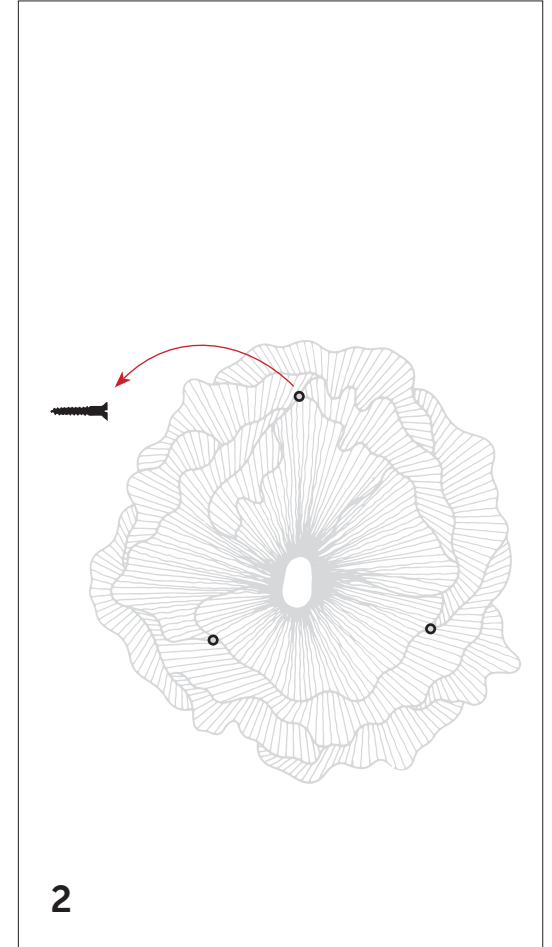

Flower Wall Art

Installation Guide

phillips 
collection
every piece a conversation

Flower Wall Art

Wall Mounting

Choose the orientation you prefer.

Place one screw into the wall surface

Place the Flower Wall Art onto the screws.

(screw not included)