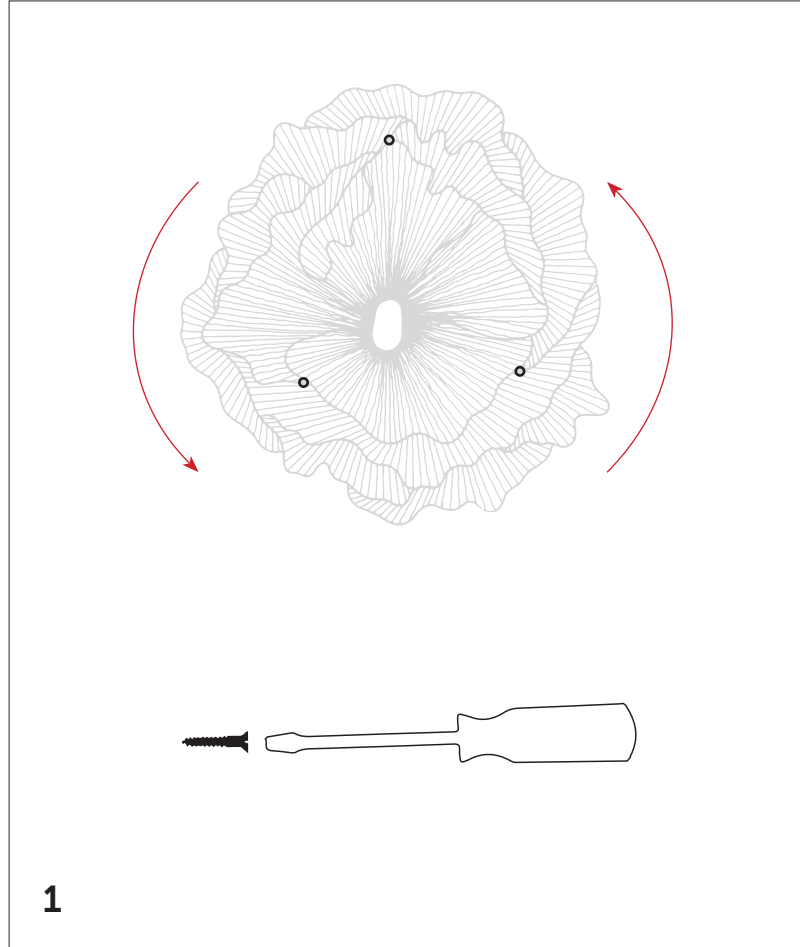

Flower Wall Art

Installation Guide

phillips 
collection
every piece a conversation

Flower Wall Art

Wall Mounting

Choose the orientation you prefer.

Place one screw into the wall surface

Place the Flower Wall Art onto the screws.

(screw not included)