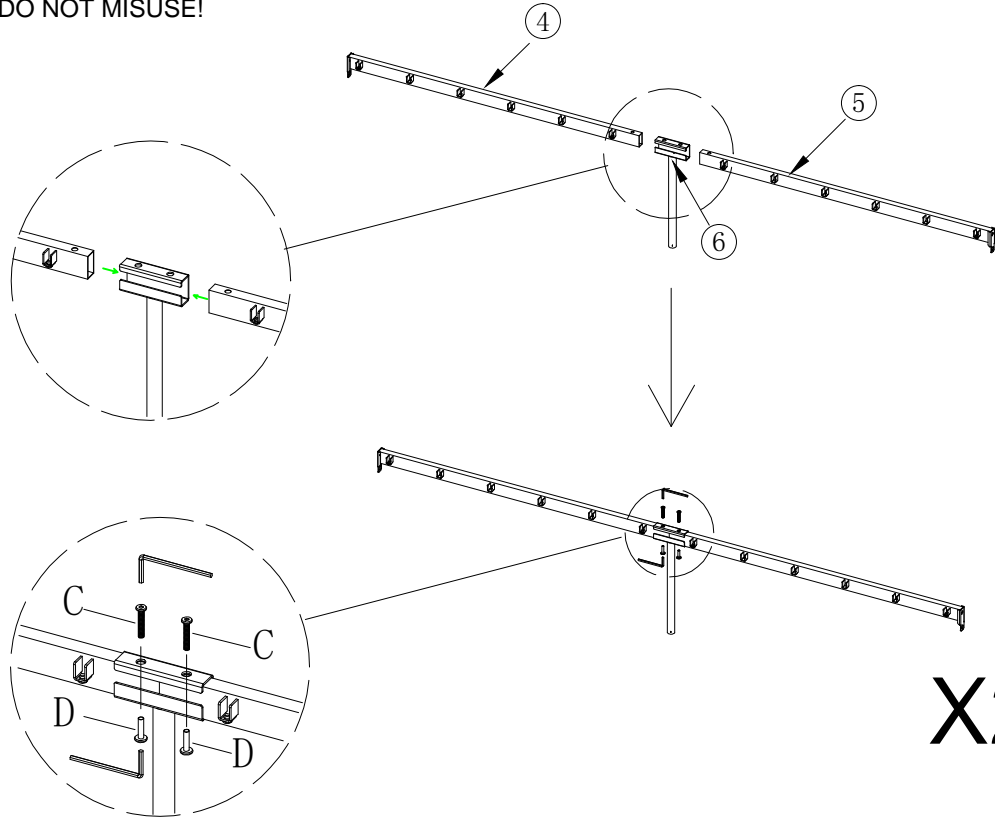

Parts List

Hardware List

1

	
ø3*12	
A	2PCS

2

	
ø6*32	
B	4PCS

	
M6x50mm	
F	4PCS
	
ø8	
G	4PCS
	
	

Please don't tighten the screws completely .

	
M6x45mm	
E	4PCS
	
M6x25mm	
L	6PCS
	
ø8	
G	4PCS
	
	

Please tighten all screws at the end of each screw alignment.

	
M6x35mm	
C	4PCS
	
M6x20mm	
D	4PCS
	
	

Notes: The left and Right Side are different.
DO NOT MISUSE!

X2

			
M8x30mm			
H	8PCS		
			
M8			
I	4PCS		
			
ø8			
G	8PCS		

	
M6x15mm	
K	10PCS