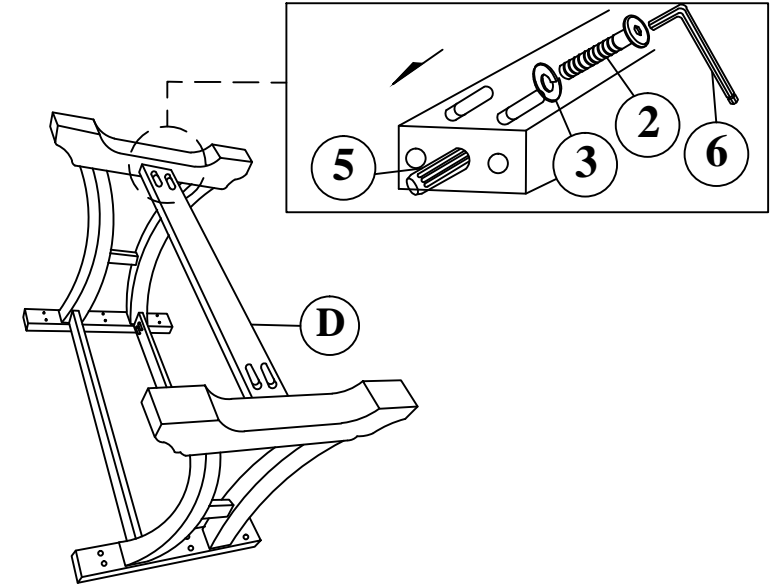

Model : T-873

NO	PART LIST	QTY
A	 TABLE TOP	1 PC
B	 TABLE LEG	2 PCS
C	 SUPPORT	2 PCS
D	 COSSBAR	1 PC

NO	HARDWARE LIST	QTY
1	 CSK M4 x 32MM	12 PCS
2	 JCBC SCREW M6 x 60MM	12 PCS
3	 SPRING WASHER	12PCS
4	 WOOD DOWEL	2 PCS
5	 M4 ALLEN KEY	1 PC

STEP 1

STEP 2

STEP 3

STEP 4