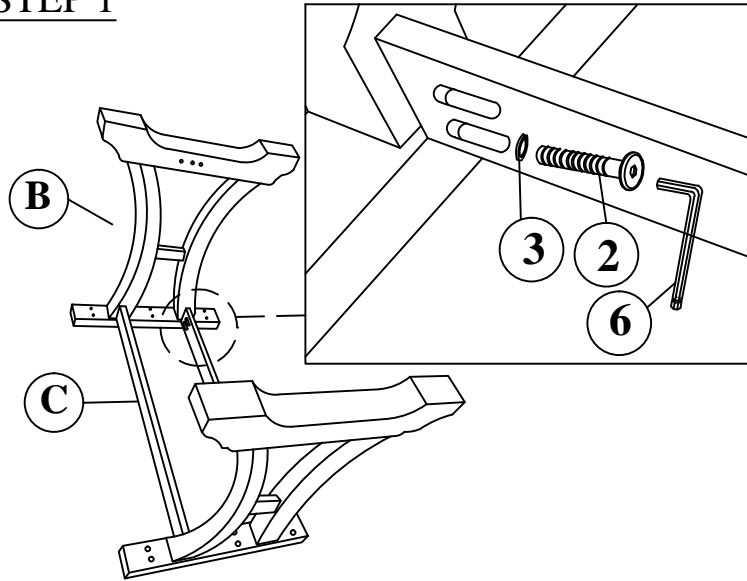

Model : T-873

NO	PART LIST	QTY
A	 TABLE TOP	1 PC
B	 TABLE LEG	2 PCS
C	 SUPPORT	2 PCS
D	 COSSBAR	1 PC

NO	HARDWARE LIST	QTY
1	 CSK M4 x 32MM	12 PCS
2	 JCBC SCREW M6 x 60MM	12 PCS
3	 SPRING WASHER	12PCS
4	 WOOD DOWEL	2 PCS
5	 M4 ALLEN KEY	1 PC

STEP 1

STEP 2

STEP 3

STEP 4