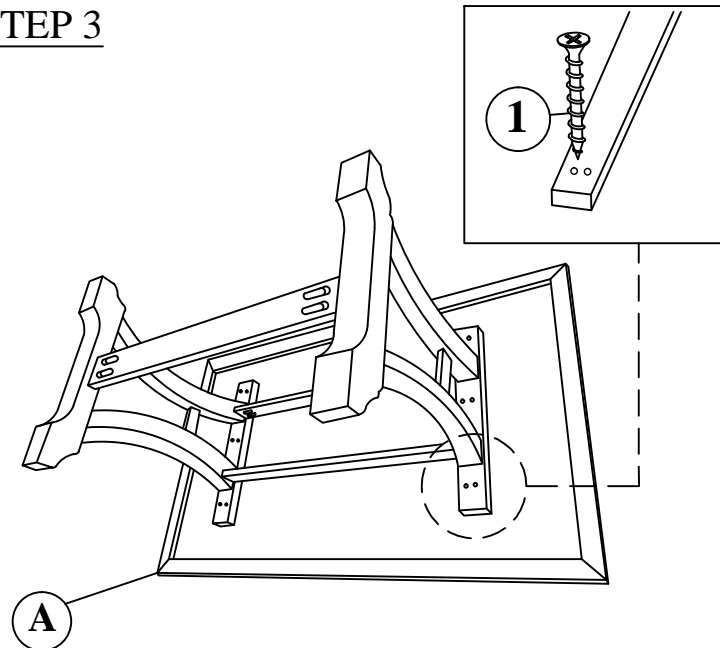

Model : T-873

NO	PART LIST	QTY
A	 TABLE TOP	1 PC
B	 TABLE LEG	2 PCS
C	 SUPPORT	2 PCS
D	 COSSBAR	1 PC

NO	HARDWARE LIST	QTY
1	 CSK M4 x 32MM	12 PCS
2	 JCBC SCREW M6 x 60MM	12 PCS
3	 SPRING WASHER	12PCS
4	 WOOD DOWEL	2 PCS
5	 M4 ALLEN KEY	1 PC

STEP 1

STEP 2

STEP 3

STEP 4