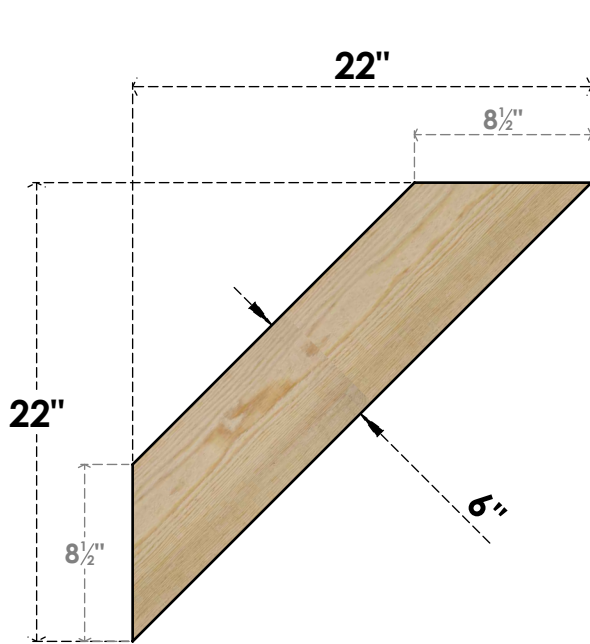

# BRC06X22X22TRA00RDF

6"W X 22"D X 22"H TRADITIONAL ROUGH SAWN BRACE, DOUGLAS FIR

**SIDE**

**FRONT**

EKENA MILLWORK  
2300 WEST MAIN ST.  
CLARKSVILLE, TX 75426  
TOLL FREE: 866-607-0453  
WWW.EKENAMILLWORK.COM