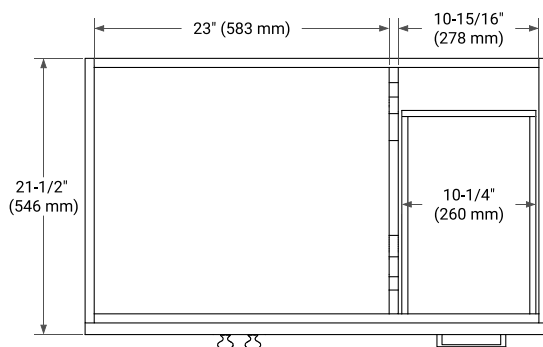

36" LEFT OFFSET CABINET

BASE CABINET DIMENSIONS

36" W x 21.5" D x 34.5" H

FEATURES

- Solid wood frame & plywood panels
- Dovetail drawers and joints
- Soft closing doors & drawers

HARDWARE FINISHES*

Brushed Nickel   Satin Brass   Matte Black   Polished Chrome

Hardware comes preinstalled with the illustrated option. Other finishes are available on our online store if you prefer a different one.

AVAILABLE COLORS

White   Grey   Midnight Blue   Black

FRONT VIEW

SIDE VIEW

PLAN VIEW