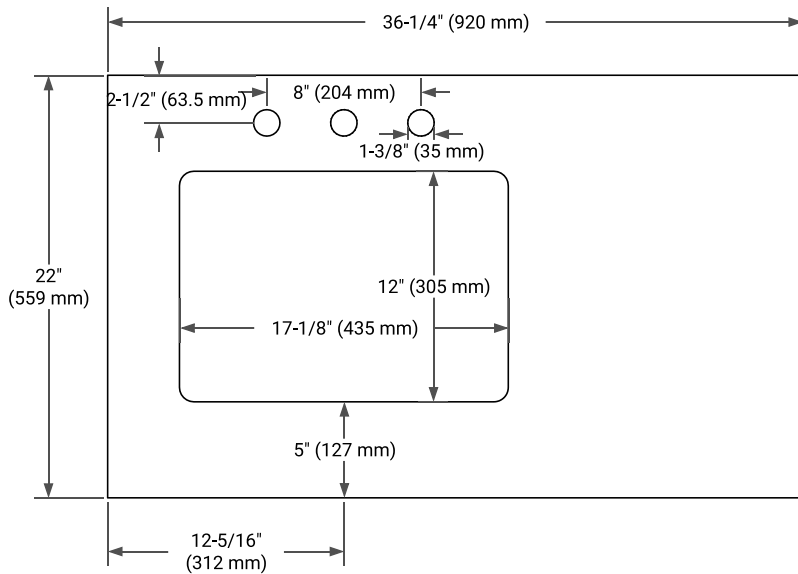

36" LEFT RECTANGLE SINK COUNTERTOP WITH 1.5 IN. THICKNESS

OVERALL DIMENSIONS

36.25" W x 22" D x 1.5" H

COUNTERTOP OPTIONS

FEATURES

- Solid countertop with mitered edges & seams
- Undermount white rectangular sink
- Pre-drilled for 8" widespread faucet

INCLUDED

- Countertop
- Matching Backsplash
- Rectangle Sink

COUNTERTOP PLAN VIEW