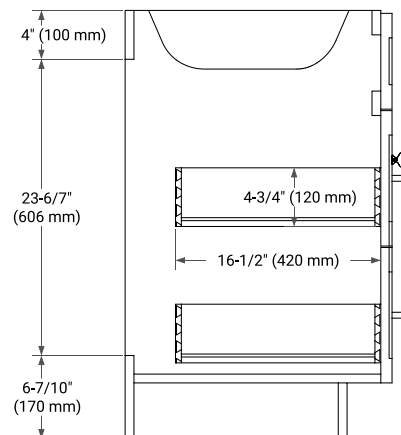

## BASE CABINET DIMENSIONS

36" W x 21.5" D x 34.5" H

## SIDE VIEW

# 36" LEFT RECTANGLE SINK COUNTERTOP WITH 1.5 IN. THICKNESS

## OVERALL DIMENSIONS

36.25" W x 22" D x 1.5" H