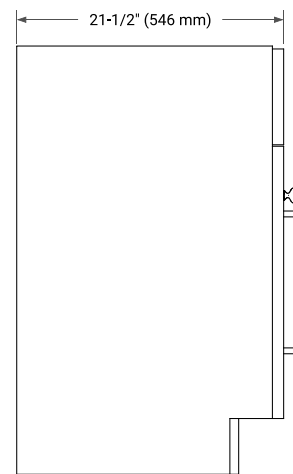

36" LEFT OFFSET CABINET

BASE CABINET DIMENSIONS

36" W x 21.5" D x 34.5" H

FEATURES

- Solid wood frame & plywood panels
- Dovetail drawers and joints
- Soft closing doors & drawers

HARDWARE FINISHES*

Brushed Nickel   Satin Brass   Matte Black   Polished Chrome

Hardware comes preinstalled with the illustrated option. Other finishes are available on our online store if you prefer a different one.

AVAILABLE COLORS

White   Grey   Midnight Blue   Black

FRONT VIEW

SIDE VIEW

PLAN VIEW