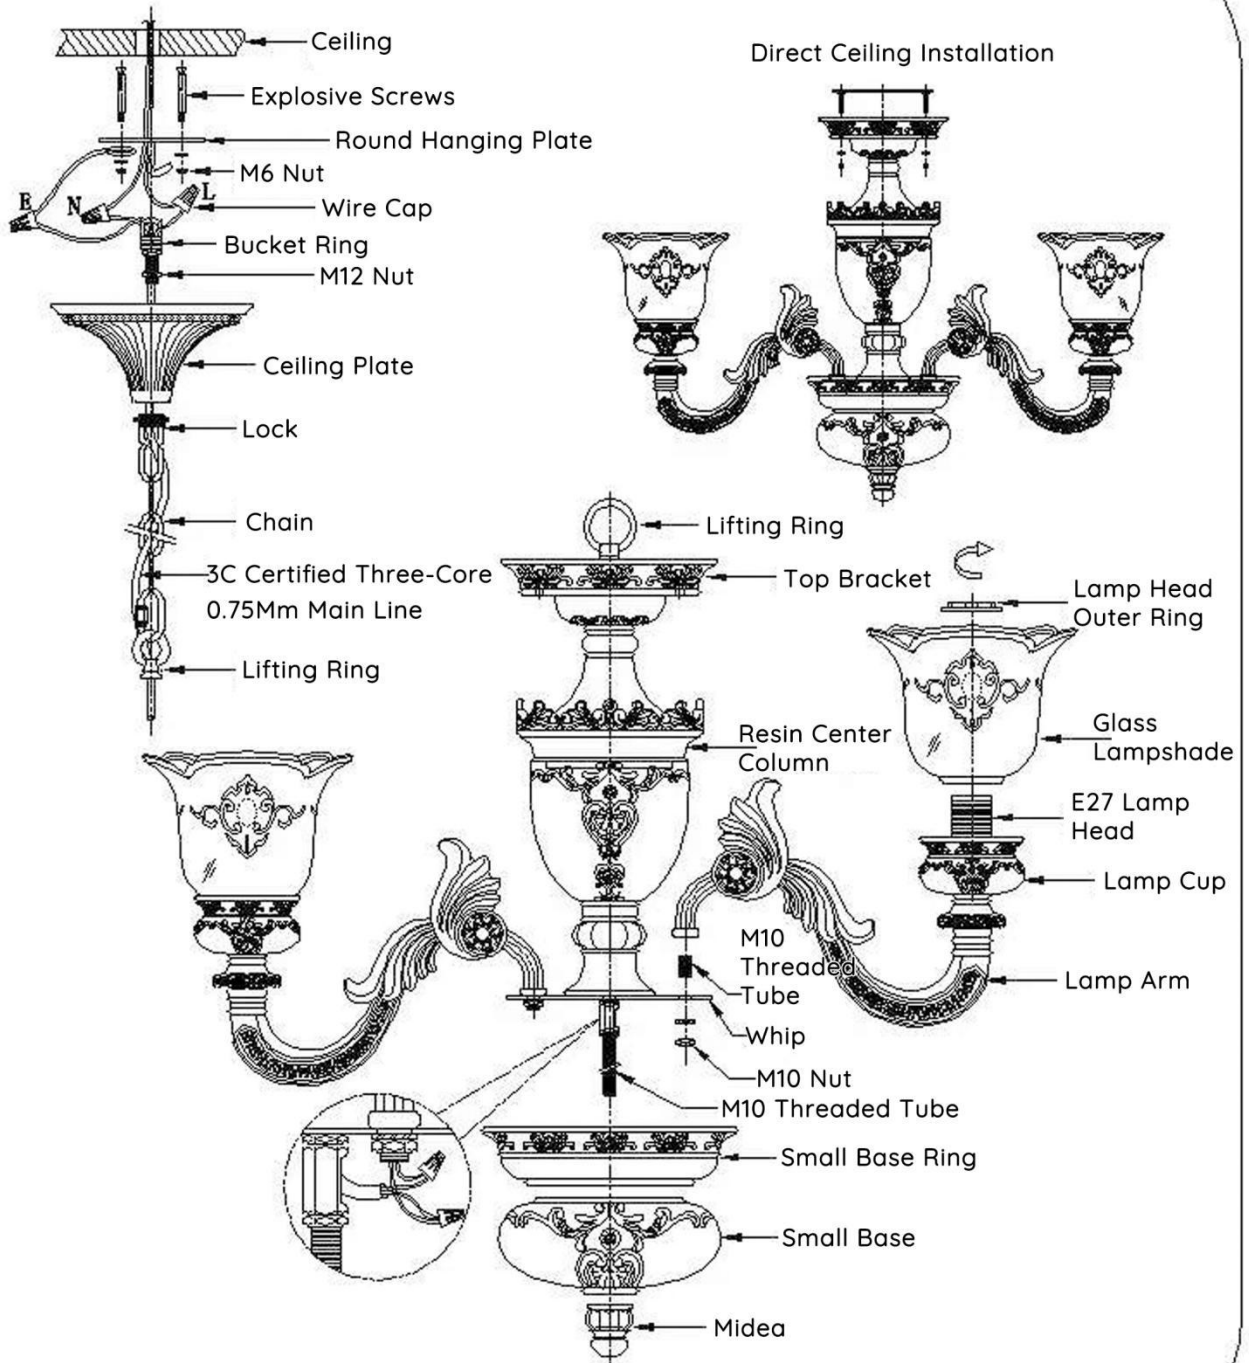

Assembly Instructions for **Model 21797724**

Max: E27*3/6/8/10*40W

Your fixture is now assembled and ready to use.