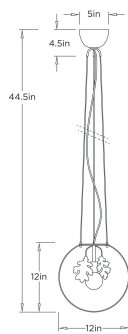

ARTERIOS

CHENE PENDANT

Barry Dixon

GDDPI04 CHENE PENDANT

ARTERIOS

GDDPI04
Bronze, Iron

This pendant reinterprets the Chene collection's signature leaf detailing within a luminous glass globe. Sculpted metal forms are suspended at the center, appearing to float effortlessly in space. Crafted from iron and finished in bronze, the design balances organic detail with airy transparency, casting a warm, sculptural glow.

APPEARANCE

Materials	Iron, Glass
Finishes	Bronze, Clear
Finish Will Vary	No
Top Coat/Sealant	No

DIMENSIONS

Overall	Dia: 12 in x H: 45 in
Body	Dia: 15 in
Globe	Dia: 12 in
Canopy	Dia: 5 in x H: 4.5 in
Overall Hanging Height as Sold (in)	44.5 in - 44.5 in

WIRING

Wire Rating	Damp
Cord	10 FT, Clear/Silver, SVT
Socket	1, Type A - E26
Suggested Bulb Type	G25
Maximum Wattage	40
Voltage	110-120 V

SHIPPING

Product Weight	10 lbs
Gross Weight 1	21 lbs
Shipping Box 1	W: 22 in x D: 17 in x H: 17 in