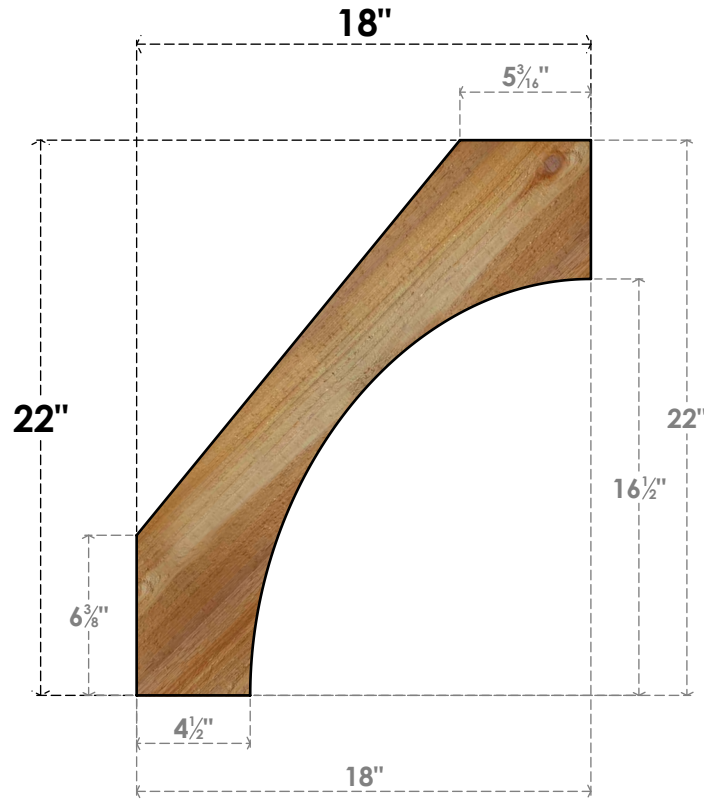

# BRC04X18X22WTLOORWR

4"W X 18"D X 22"H WESTLAKE ROUGH SAWN BRACE, WESTERN RED CEDAR

**SIDE**

**FRONT**

EKENA MILLWORK  
 2300 WEST MAIN ST.  
 CLARKSVILLE, TX 75426  
 TOLL FREE: 866-607-0453  
 WWW.EKENAMILLWORK.COM