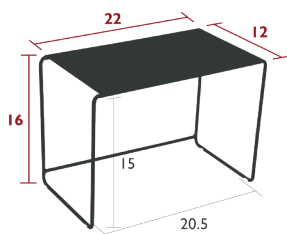

OULALA

9009 - SET OF 3 NESTING LOW TABLES

DESIGN STUDIO FERMOB

NEW RESIDENTIAL CONTRACT INTENSIVE 6⁷ IPAC

Steel sheet table top
Steel rod base
See inside cover for available colors

- 900901 ● Anthracite / Clay Grey / Honey = Road trip
- 900902 ● Opaline Green / Ice Mint / Frosted Lemon = Sorbet
- 900903 ● Deep Blue / Acapulco Blue / Red Ochre = Twilight
- 900904 ● Rosemary / Cactus / Chili = Oasis

24.2 lb

Clever composition,
perfect for the end of a sofa.

Up to 47 in. long!
Ideal as a coffee table for
entertaining

Original composition,
to accompany
a lounge set.

OULALA