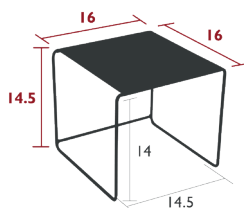

OULALA

9009 - SET OF 3 NESTING LOW TABLES

DESIGN STUDIO FERMOB

NEW RESIDENTIAL CONTRACT INTENSIVE 6⁷ IPAC

Steel sheet table top
Steel rod base
See inside cover for available colors

- 900901 ● Anthracite / Clay Grey / Honey = Road trip
- 900902 ● Opaline Green / Ice Mint / Frosted Lemon = Sorbet
- 900903 ● Deep Blue / Acapulco Blue / Red Ochre = Twilight
- 900904 ● Rosemary / Cactus / Chili = Oasis

24.2 lb

Clever composition,
perfect for the end of a sofa.

Up to 47 in. long!
Ideal as a coffee table for
entertaining

Original composition,
to accompany
a lounge set.

OULALA