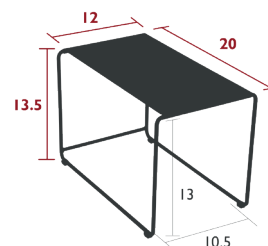

OULALA

9009 - SET OF 3 NESTING LOW TABLES

DESIGN STUDIO FERMOB

NEW RESIDENTIAL CONTRACT INTENSIVE 6⁷ IPAC

Steel sheet table top
Steel rod base
See inside cover for available colors

- 900901 ● Anthracite / Clay Grey / Honey = Road trip
- 900902 ● Opaline Green / Ice Mint / Frosted Lemon = Sorbet
- 900903 ● Deep Blue / Acapulco Blue / Red Ochre = Twilight
- 900904 ● Rosemary / Cactus / Chili = Oasis

24.2 lb

Clever composition,
perfect for the end of a sofa.

Up to 47 in. long!
Ideal as a coffee table for
entertaining

Original composition,
to accompany
a lounge set.

OULALA