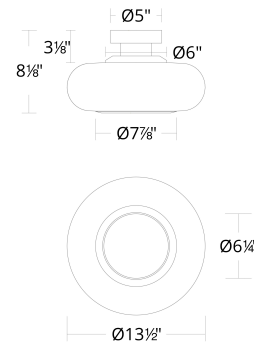

WAC LIGHTING

Doma

Ceiling Mount 4CCT

Fixture Type: _____
Catalog Number: _____
Project: _____
Location: _____

Model & Size	Color Temp	Finish	LED Watts	LED Lumens	Delivered Lumens
FM-48513 13"	2700K 3000K 3500K 4000K	BK Black	15W	1250	1046

Example: **FM-48513-40-BK**

For custom requests please contact customs@wacighting.com

DESCRIPTION

Inner Light. A thick etched glass cylinder inside an opaline glass orb creates a luminous space for light and shadow to play across.

REPLACEMENT PARTS

RPL-GLA-48513-BK - REPLACEMENT GLASS FOR WS-48513
RPL-GLA-48513-IN - INNER REPLACEMENT GLASS FOR FM

FINISHES:

Black

LINE DRAWING:

FM-48513