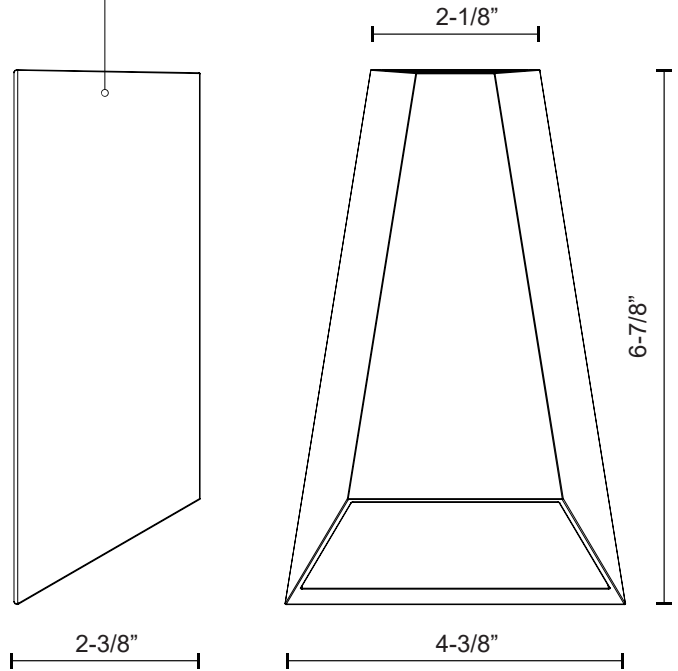

DROTTO EW62604

WALL

PROJECT

SPECIFICATION DETAILS

* For custom options, consult factory for details.

Fixture Dimensions	W4-3/8" x H6-7/8" x E2-3/8"
Light Source	LED with DC Driver
Wattage	12W
Total Lumens	670lm
Delivered Lumens	BK-168lm; WH-255lm;
Voltage	120V
Color Temperature	3000K
CRI (Ra)	80CRI
Optional Color Temps	2700K - 5000K Available, Minimum Order Quantities Apply
LED Rated Life	50,000 hours
Dimming	100% - 10%, TRIAC or ELV Dimmer (Not Included)
Glass Details	Clear Glass
ADA Compliant	Yes
Compliance	ADA
Location	Wet
Warranty	5 Years
Illumination Direction	Up and Down
Mounting Style	All Orientation; Wall;

DESCRIPTION

Architectural exterior wall sconce, die-cast aluminum body with tempered glass cover. Larger opening provides wide beam illuminating area below, narrow opening acts as indicator by producing a tight, focused beam pattern. Only fits onto a single gang box.

Aluminum Finish
BK - Black
GY - Gray
WH - White

KUZCO

19054 28TH AVENUE
SURREY - BC V3Z 6M3
CANADA

WWW.KUZCOLIGHTING.COM

COMMENT