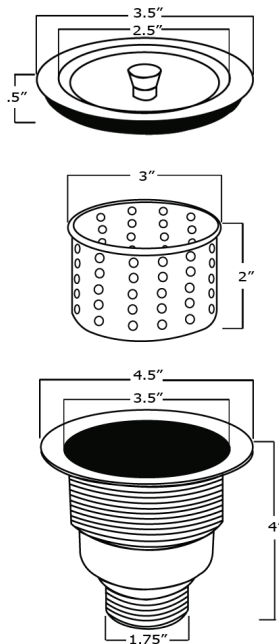

## Basket Strainer

**RUVATI**<sup>®</sup>  
SPECIFICATION SHEET

**Material:** Stainless Steel

**Overall Dimensions:** 4-1/2" x 4"

**Fits Standard 3-1/2" Drain Opening**

### Purpose:

- Removable deep basket traps large food particles while allowing water to flow freely. **Not for use with a disposal**
- Push-in stopper cap with rubber gasket lets you simply press down to plug the drain and fill your sink with water.