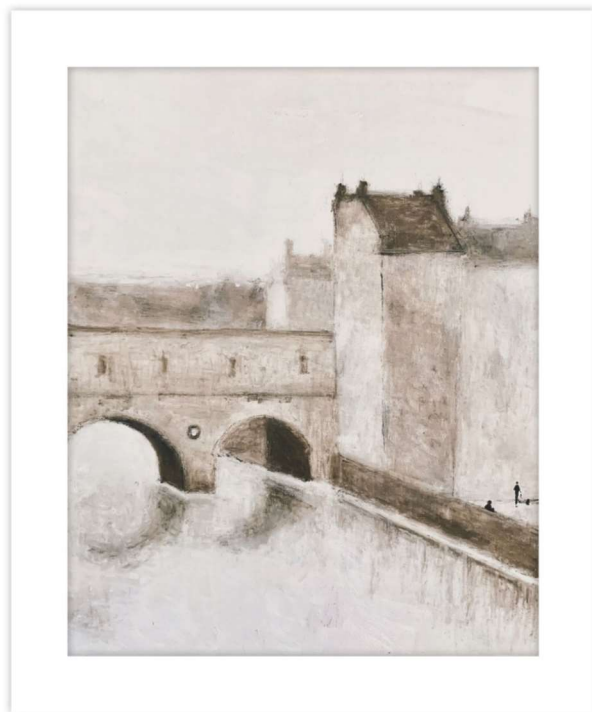

THEODORE ALEXANDER

England Moments 1

D3104S62061-5178

Wood Frame

Textured Paper

M5 - White Smooth + White Core Width:4"

F1360 - Antique Silver & Black Cap Frame - Width: 0.75

W 19½ x D 1¼ x H 22½ inches

Material(s):

Collection: Art by TA

Style: Modern / Formal Modern

Type: Décor / Wall Art