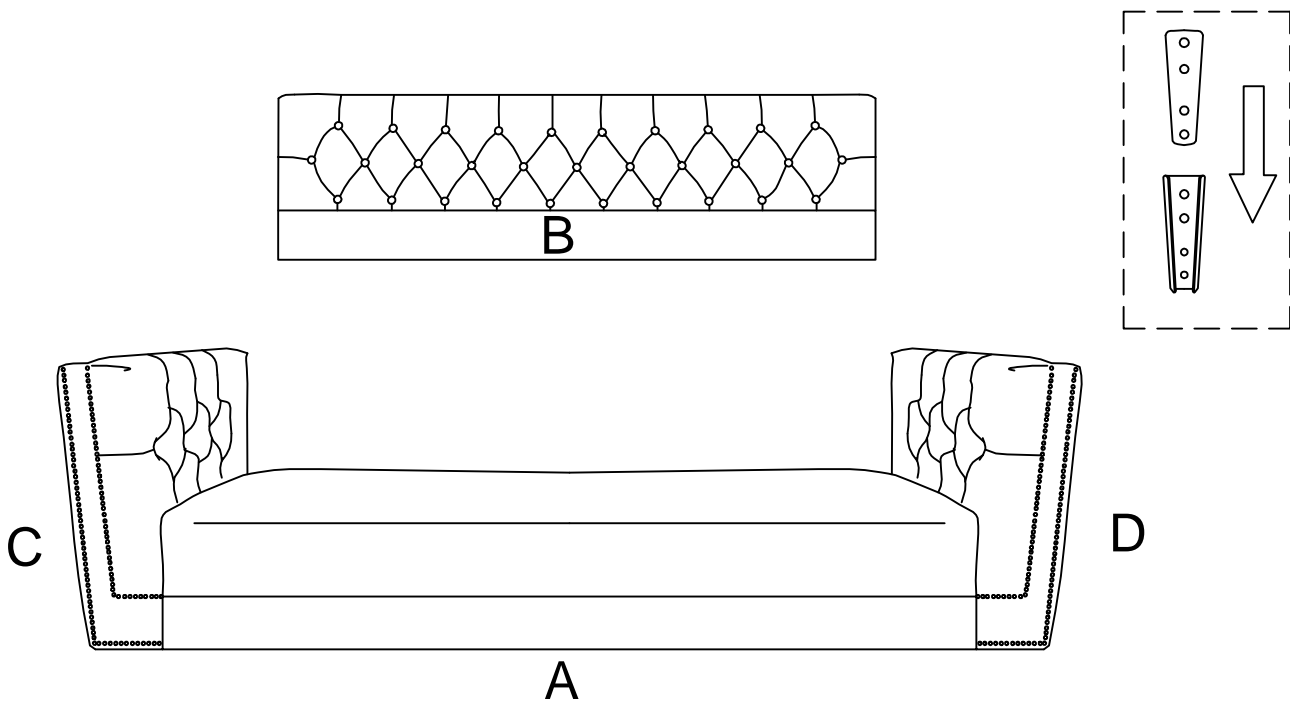

ASSEMBLY INSTRUCTION

SOFA

A Seat	B Back	C Left Panel	D Right Panel	E Leg
				
1 pc	1 pc	1 pc	1 pc	4 pcs
F Bolt 5/16"x75mm	G Flat Washer 5/16"	H Lock Washer 5/16"	I Allen Wrench 5/16"	J Support Leg
				
4 pcs	4 pcs	4 pcs	1 pc	1 pc

This page lists all the contents included in the box. Please take the time to identify the hardware as well as the individual components to this product. As you unpack and prepare for assembly, place the contents on a carpeted or padded area to protect them from damage.

1 Hook on Left Panel (C) & Right Panel (D) to Seat (A) properly.

2 Hook on the Back (B) to Left Panel (C) & Right Panel (D) properly.

-
- 3** Assemble the Legs (E) to Left Panel (C) & Right Panel (D) using Bolt (F), Lock Washer (H) and Flat Washer (G) on both of holes. Turn the Allen Wrench (I) in Bolt (F). Assemble the Support Leg (J) to Seat (A) properly.