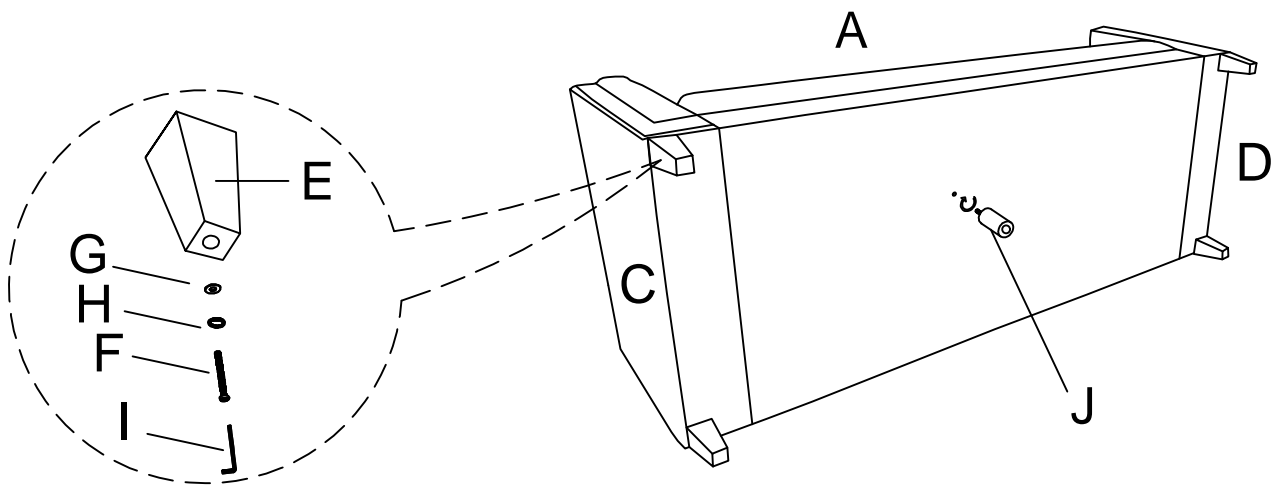

ASSEMBLY INSTRUCTION

SOFA

A Seat	B Back	C Left Panel	D Right Panel	E Leg
				
1 pc	1 pc	1 pc	1 pc	4 pcs
F Bolt 5/16"x75mm	G Flat Washer 5/16"	H Lock Washer 5/16"	I Allen Wrench 5/16"	J Support Leg
				
4 pcs	4 pcs	4 pcs	1 pc	1 pc

1 Hook on Left Panel (C) & Right Panel (D) to Seat (A) properly.

2 Hook on the Back (B) to Left Panel (C) & Right Panel (D) properly.

-
- 3** Assemble the Legs (E) to Left Panel (C) & Right Panel (D) using Bolt (F), Lock Washer (H) and Flat Washer (G) on both of holes. Turn the Allen Wrench (I) in Bolt (F). Assemble the Support Leg (J) to Seat (A) properly.