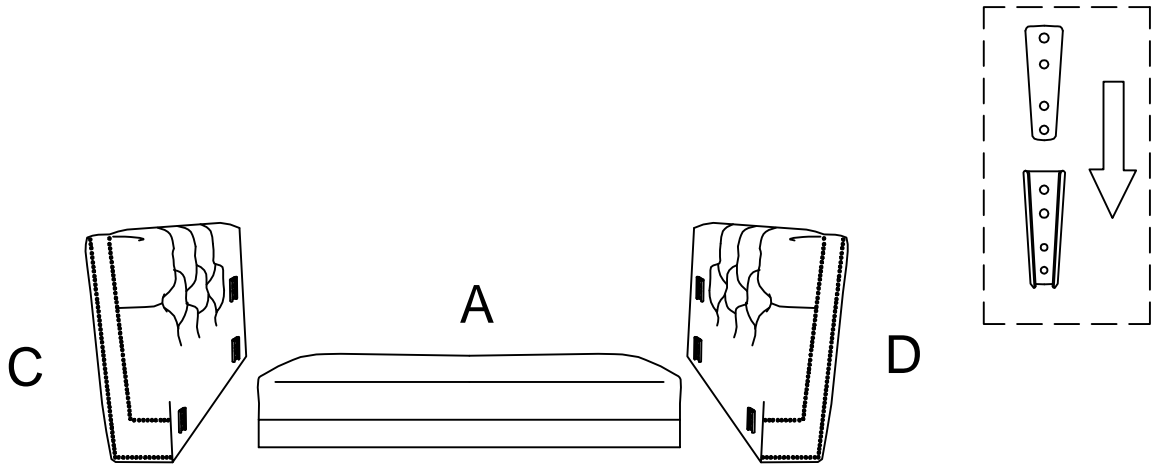

ASSEMBLY INSTRUCTION

SOFA

A Seat	B Back	C Left Panel	D Right Panel	E Leg
				
1 pc	1 pc	1 pc	1 pc	4 pcs
F Bolt 5/16"x75mm	G Flat Washer 5/16"	H Lock Washer 5/16"	I Allen Wrench 5/16"	J Support Leg
				
4 pcs	4 pcs	4 pcs	1 pc	1 pc

This page lists all the contents included in the box. Please take the time to identify the hardware as well as the individual components to this product. As you unpack and prepare for assembly, place the contents on a carpeted or padded area to protect them from damage.

1 Hook on Left Panel (C) & Right Panel (D) to Seat (A) properly.

2 Hook on the Back (B) to Left Panel (C) & Right Panel (D) properly.

-
- 3** Assemble the Legs (E) to Left Panel (C) & Right Panel (D) using Bolt (F), Lock Washer (H) and Flat Washer (G) on both of holes. Turn the Allen Wrench (I) in Bolt (F). Assemble the Support Leg (J) to Seat (A) properly.