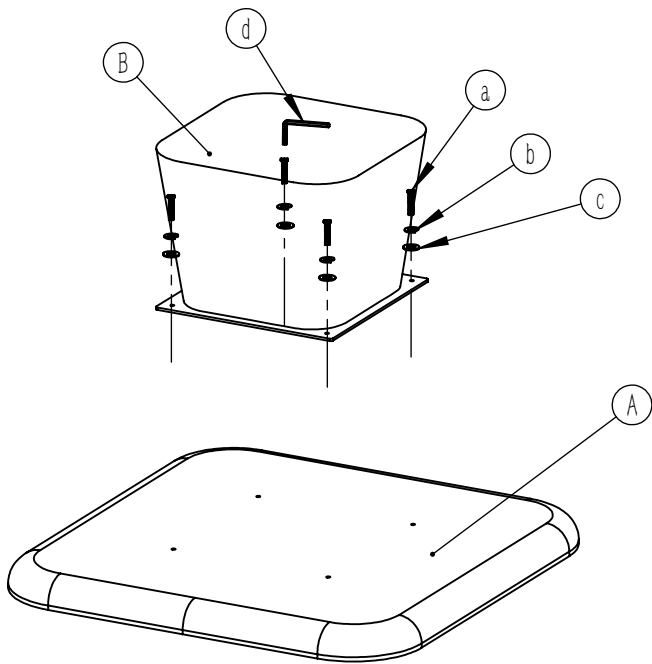

ASSEMBLY INSTRUCTIONS

Coffee Table

Components

A
X1

B
X1

Hardware List

Hardware List				
a		Hex Bolt	M8X20mm	4pcs
b		Spring Washer	M8X13X2	4pcs
c		Flat Washer	M8X17X1	4pcs
d		Allen Key	M8	1pc

ASSEMBLY INSTRUCTION

ASSEMBLY INSTRUCTION

End Table

Components

A
X1

B
X1

Hardware List

Hardware List				
a		Hex Bolt	M8X20mm	4pcs
b		Spring Washer	M8X13X2	4pcs
c		Flat Washer	M8X17X1	4pcs
d		Allen Key	M8	1pc

ASSEMBLY INSTRUCTION