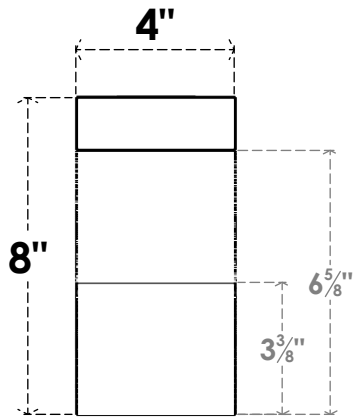

ITEM NUMBER: RFTURO040X08000X20000X008GAR00RCPR

4"W X 8"H X 20"L TIMBERTHANE ROUGH CEDAR GARNER FAUX WOOD OPEN RAFTER TAIL, 8"L END, PRIMED TAN

ISOMETRIC

GENERATED DATE : 03/02/2023

EKENA MILLWORK
2300 WEST MAIN ST.
CLARKSVILLE, TX 75426
TOLL FREE: 866-607-0453
WWW.EKENAMILLWORK.COM

NOTES

1. INSTALLATION TO BE COMPLETED IN ACCORDANCE WITH MANUFACTURER'S SPECIFICATIONS.
2. DRAWING MAY NOT BE TO SCALE
3. THIS DRAWING IS INTENDED FOR DESIGN AND PLANNING PURPOSES ONLY.
4. ALL INFORMATION CONTAINED HEREIN WAS CURRENT AT THE TIME OF DEVELOPMENT BUT MUST BE REVIEWED AND APPROVED BY THE PRODUCT MANUFACTURER TO BE CONSIDERED ACCURATE.
5. TIMBERTHANE ARCHITECTURAL PRODUCTS ARE MADE FROM HIGH DENSITY URETHANE AND COME FACTORY PRIMED