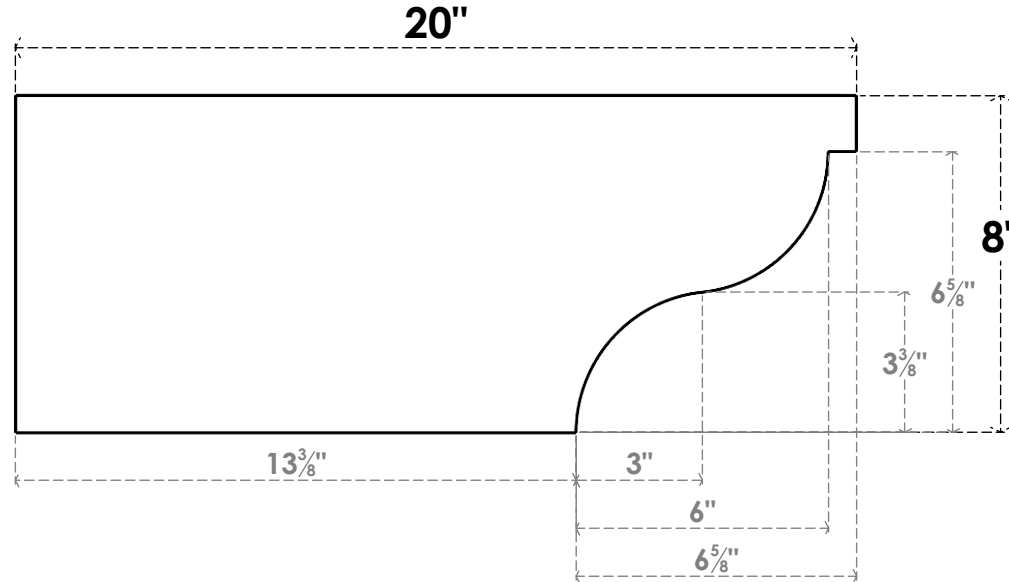

ITEM NUMBER: RFTURO040X08000X20000X008GAR00RCPR

4"W X 8"H X 20"L TIMBERTHANE ROUGH CEDAR GARNER FAUX WOOD OPEN RAFTER TAIL, 8"L END, PRIMED TAN

ISOMETRIC

GENERATED DATE : 03/02/2023

EKENA MILLWORK
2300 WEST MAIN ST.
CLARKSVILLE, TX 75426
TOLL FREE: 866-607-0453
WWW.EKENAMILLWORK.COM

NOTES

1. INSTALLATION TO BE COMPLETED IN ACCORDANCE WITH MANUFACTURER'S SPECIFICATIONS.
2. DRAWING MAY NOT BE TO SCALE
3. THIS DRAWING IS INTENDED FOR DESIGN AND PLANNING PURPOSES ONLY.
4. ALL INFORMATION CONTAINED HEREIN WAS CURRENT AT THE TIME OF DEVELOPMENT BUT MUST BE REVIEWED AND APPROVED BY THE PRODUCT MANUFACTURER TO BE CONSIDERED ACCURATE.
5. TIMBERTHANE ARCHITECTURAL PRODUCTS ARE MADE FROM HIGH DENSITY URETHANE AND COME FACTORY PRIMED