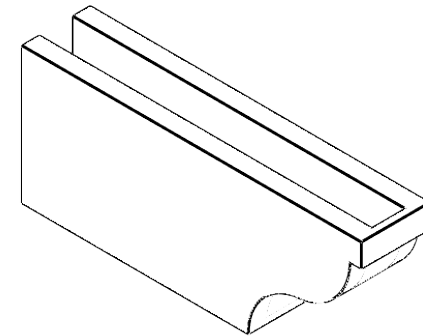

ITEM NUMBER: RFTURO040X08000X20000X008GAR00RCPR

4"W X 8"H X 20"L TIMBERTHANE ROUGH CEDAR GARNER FAUX WOOD OPEN RAFTER TAIL, 8"L END, PRIMED TAN

ISOMETRIC

GENERATED DATE : 03/02/2023

EKENA MILLWORK
2300 WEST MAIN ST.
CLARKSVILLE, TX 75426
TOLL FREE: 866-607-0453
WWW.EKENAMILLWORK.COM

NOTES

1. INSTALLATION TO BE COMPLETED IN ACCORDANCE WITH MANUFACTURER'S SPECIFICATIONS.
2. DRAWING MAY NOT BE TO SCALE
3. THIS DRAWING IS INTENDED FOR DESIGN AND PLANNING PURPOSES ONLY.
4. ALL INFORMATION CONTAINED HEREIN WAS CURRENT AT THE TIME OF DEVELOPMENT BUT MUST BE REVIEWED AND APPROVED BY THE PRODUCT MANUFACTURER TO BE CONSIDERED ACCURATE.
5. TIMBERTHANE ARCHITECTURAL PRODUCTS ARE MADE FROM HIGH DENSITY URETHANE AND COME FACTORY PRIMED