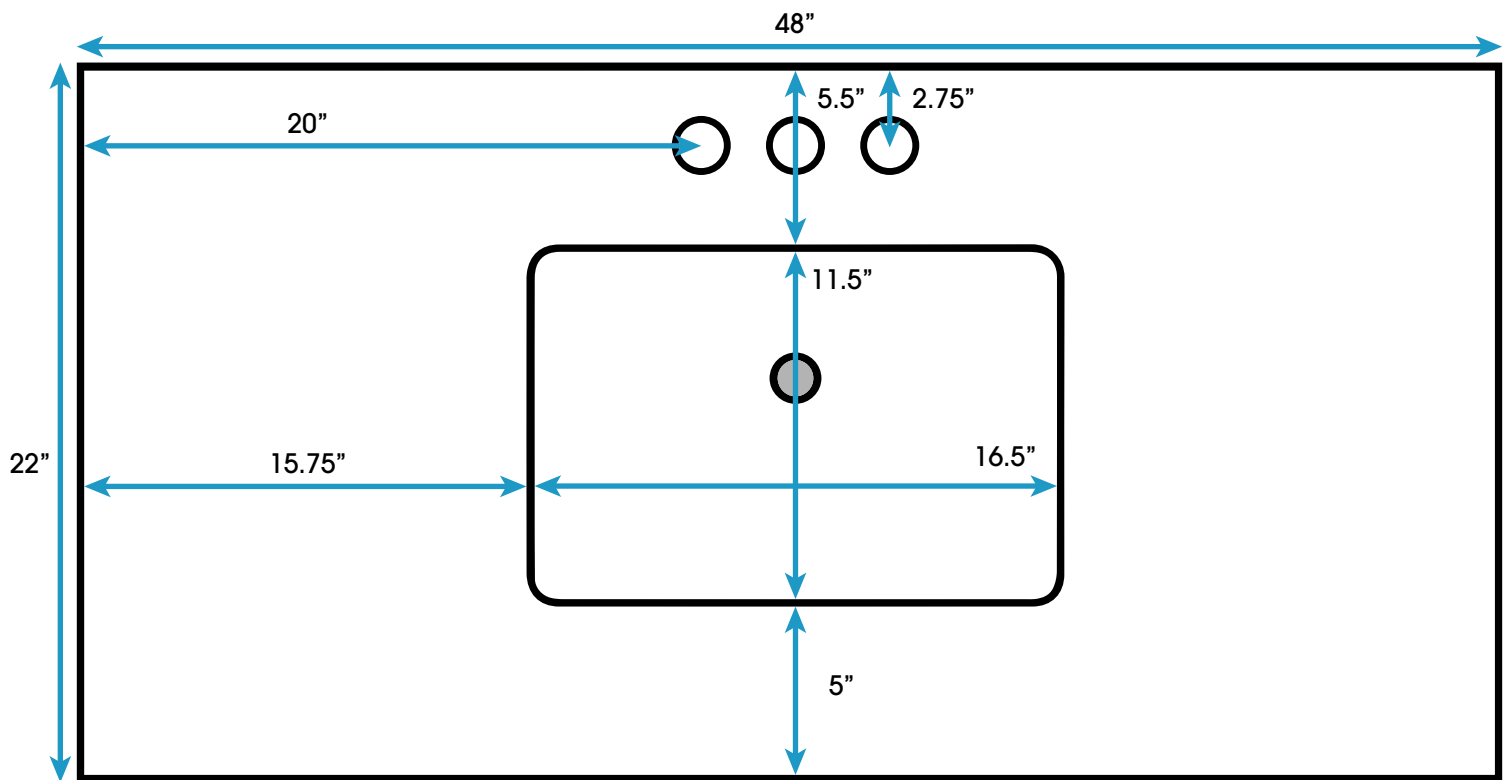

48-inch Bath Vanity (Top View)

**All measurements are approximate and rounded to the nearest quarter inch
Please allow for a slight margin of error**