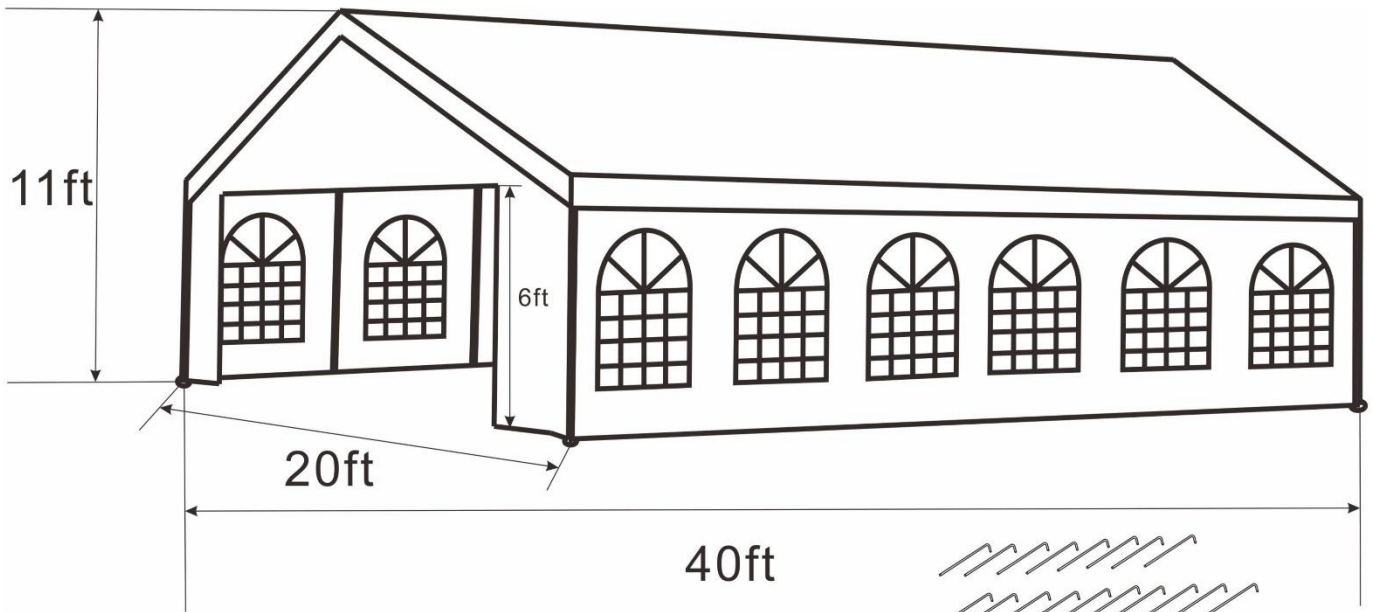

ALEKO®

**Heavy Duty Steel Pop-Up Party Tent 20 Ft. W x 40 Ft. D Supplier
Part #: PWT20X40**

DIMENSIONS

**Party Tent 20ft x 40ft
Steel Tube DIA: 38mm/Thickness: 0.8mm
Max Wind Speed: 10.7m/s**

INSTALLATION