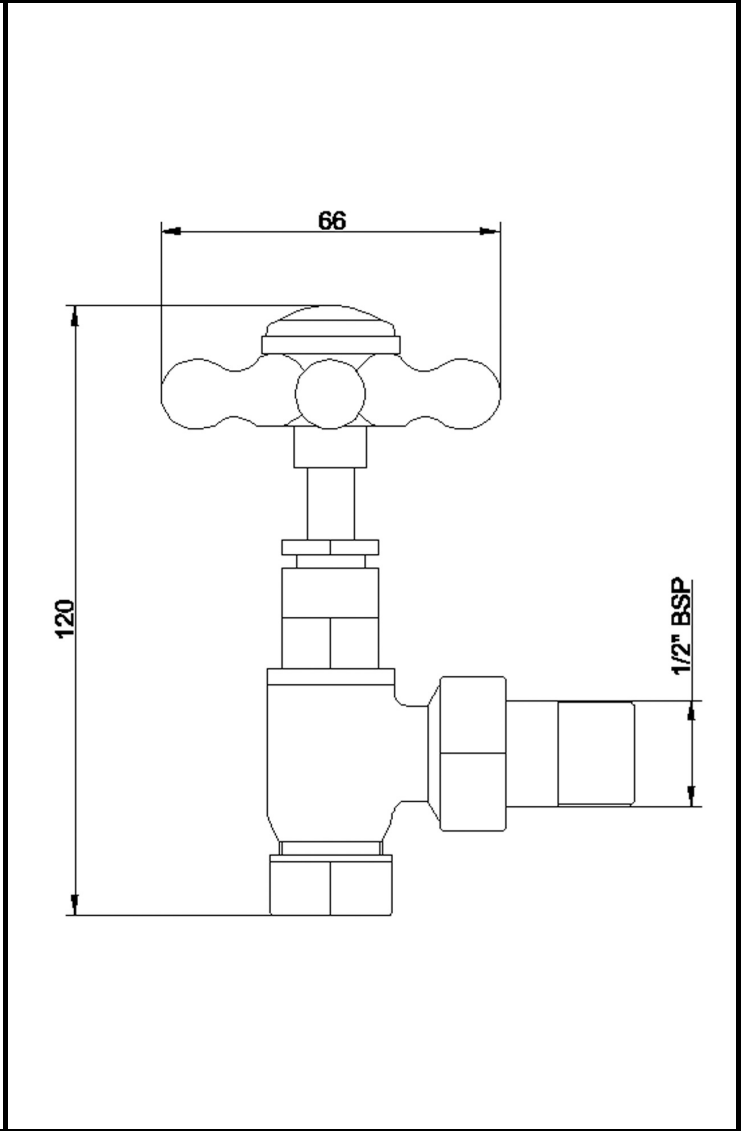

CUSTOMER DATA SHEET - HEATING

SALES CODE: HT300

DESCRIPTION: Angled Cross Top Radiator Valve Pk Pairs

PRODUCT DIMENSIONS

Height (mm)	Width (mm)	Depth (mm)	Length (mm)	Nett Wgt Kg
120	66	66		0.92

PACKAGING DIMENSIONS

Height (mm)	Width (mm)	Length (mm)	Gross Wgt Kg
55	110	170	0.92

PACKAGING DATA

Box Colour	White Cardboard Box		
Box Qty	1	Label Colour	White Label
Label Size	100 x 50	Label Qty	1

OUTER BOX DIMENSIONS (If Applicable)

Height (mm)	Width (mm)	Length (mm)	Gross Wgt Kg
Barcode	5055146107422		

PRODUCT DETAILS

Contry of Origin	China				
Fitting Instruction	No				
RAL No	N/A				
Heat Element Wattage	Not Applicable				
BTU Outputs	30°C	N/A	50°C	N/A	60°C
Pipe Centres	N/A				
Packaging Volume (L)	N/A				
Wall to Ctr of Tappings	N/A				
Dual Fuel	N/A				

Certification	CE	N/A	RoHS	N/A	WEEE	N/A
Colour/Finish	Chrome					
Product Material	Steel					
Heat Element Wattage Compatible	N/A					
Thermal Outputs (Watts)	30°C	N/A	50°C	N/A	60°C	
Max Projection	70mm					
Tube Diameter	N/A					
Floor to Ctr of Tappings	N/A					