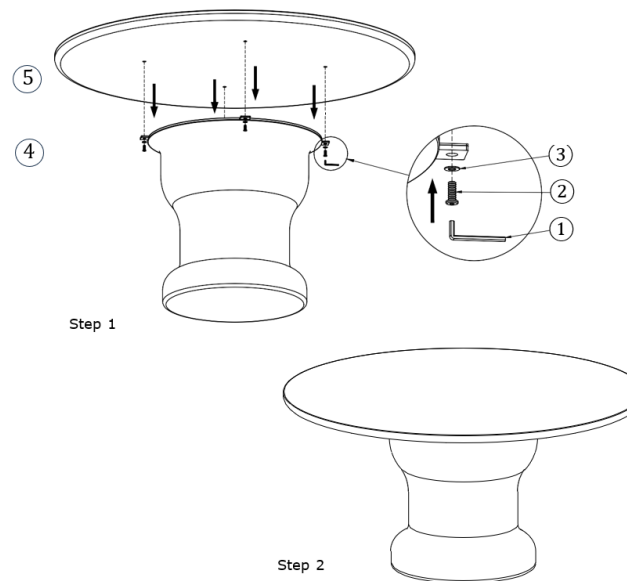

## ASSEMBLY INSTRUCTIONS.

MAGNOLIA OUTDOOR DINING TABLE CREAM TOP

MAGNOLIA OUTDOOR DINING TABLE CREAM BASE

SC-1004-05-A

SC-1004-05-B

# PART AND HARDWARE.

Hardware List			
No	Description	Figure	Q'TY
1	Allen key M4		1
2	Hexagon Bolt M8x20		4
3	Washer M8x16x1.5		4
Parts List			
4			1
5			1