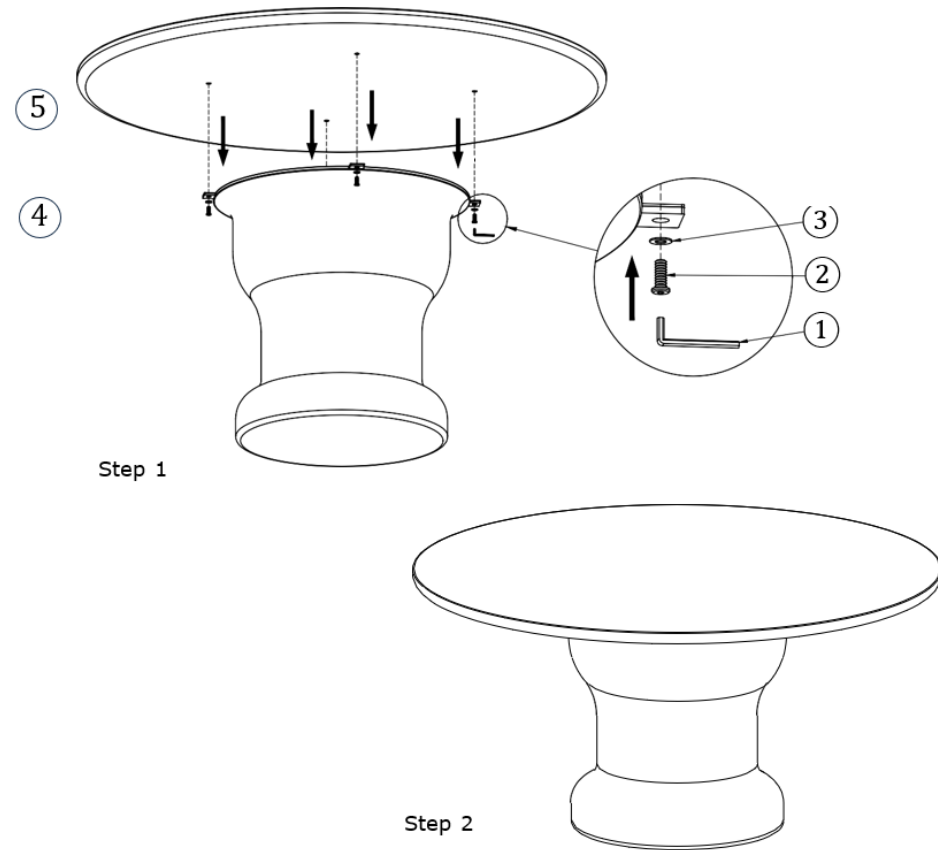

## ASSEMBLY INSTRUCTIONS.

MAGNOLIA OUTDOOR DINING TABLE CREAM TOP

MAGNOLIA OUTDOOR DINING TABLE CREAM BASE

SC-1004-05-A

SC-1004-05-B

# PART AND HARDWARE.

Hardware List			
No	Description	Figure	Q'TY
1	Allen key M4		1
2	Hexagon Bolt M8x20		4
3	Washer M8x16x1.5		4
Parts List			
4			1
5			1