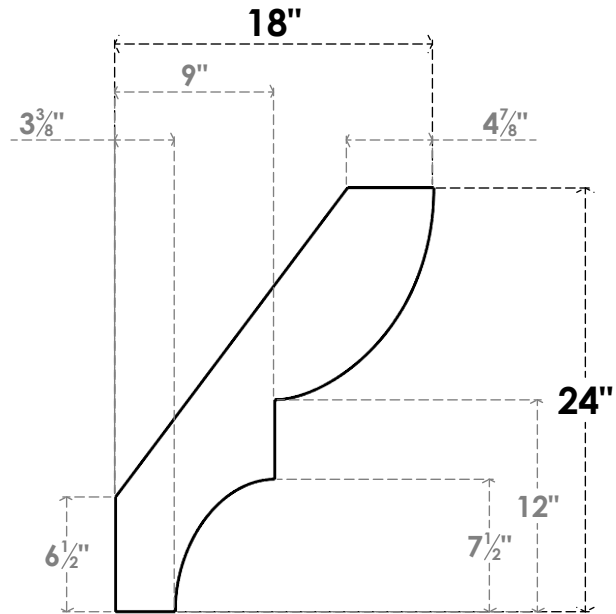

ITEM NUMBER: BRCURO050X18000X24000RIDRCPR

5"W X 18"D X 24"H RIDGEWOOD ROUGH CEDAR WOODGRAIN OPEN
TIMBERTHANE BRACE, PRIMED TAN

SIDE PROFILE

FRONT PROFILE

ISOMETRIC

EKENA MILLWORK
2300 WEST MAIN ST.
CLARKSVILLE, TX 75426
TOLL FREE: 866-607-0453
WWW.EKENAMILLWORK.COM

NOTES

1. INSTALLATION TO BE COMPLETED IN ACCORDANCE WITH MANUFACTURER'S SPECIFICATIONS.
2. DRAWING MAY NOT BE TO SCALE
3. THIS DRAWING IS INTENDED FOR DESIGN AND PLANNING PURPOSES ONLY.
4. ALL INFORMATION CONTAINED HEREIN WAS CURRENT AT THE TIME OF DEVELOPMENT BUT MUST BE REVIEWED AND APPROVED BY THE PRODUCT MANUFACTURER TO BE CONSIDERED ACCURATE.
5. TIMBERTHANE ARCHITECTURAL PRODUCTS ARE MADE FROM HIGH DENSITY URETHANE AND COME FACTORY PRIMED