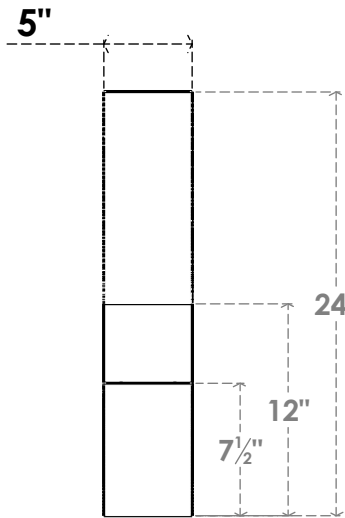

ITEM NUMBER: BRCURO050X18000X24000RIDRCPR

5"W X 18"D X 24"H RIDGEWOOD ROUGH CEDAR WOODGRAIN OPEN
TIMBERTHANE BRACE, PRIMED TAN

SIDE PROFILE

FRONT PROFILE

ISOMETRIC

EKENA MILLWORK
2300 WEST MAIN ST.
CLARKSVILLE, TX 75426
TOLL FREE: 866-607-0453
WWW.EKENAMILLWORK.COM

NOTES

1. INSTALLATION TO BE COMPLETED IN ACCORDANCE WITH MANUFACTURER'S SPECIFICATIONS.
2. DRAWING MAY NOT BE TO SCALE
3. THIS DRAWING IS INTENDED FOR DESIGN AND PLANNING PURPOSES ONLY.
4. ALL INFORMATION CONTAINED HEREIN WAS CURRENT AT THE TIME OF DEVELOPMENT BUT MUST BE REVIEWED AND APPROVED BY THE PRODUCT MANUFACTURER TO BE CONSIDERED ACCURATE.
5. TIMBERTHANE ARCHITECTURAL PRODUCTS ARE MADE FROM HIGH DENSITY URETHANE AND COME FACTORY PRIMED