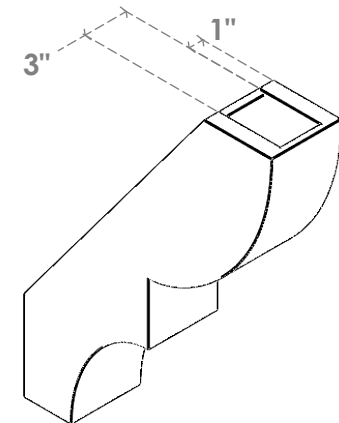

ITEM NUMBER: BRCURO050X18000X24000RIDRCPR

5"W X 18"D X 24"H RIDGEWOOD ROUGH CEDAR WOODGRAIN OPEN
TIMBERTHANE BRACE, PRIMED TAN

SIDE PROFILE

FRONT PROFILE

ISOMETRIC

EKENA MILLWORK
2300 WEST MAIN ST.
CLARKSVILLE, TX 75426
TOLL FREE: 866-607-0453
WWW.EKENAMILLWORK.COM

NOTES

1. INSTALLATION TO BE COMPLETED IN ACCORDANCE WITH MANUFACTURER'S SPECIFICATIONS.
2. DRAWING MAY NOT BE TO SCALE
3. THIS DRAWING IS INTENDED FOR DESIGN AND PLANNING PURPOSES ONLY.
4. ALL INFORMATION CONTAINED HEREIN WAS CURRENT AT THE TIME OF DEVELOPMENT BUT MUST BE REVIEWED AND APPROVED BY THE PRODUCT MANUFACTURER TO BE CONSIDERED ACCURATE.
5. TIMBERTHANE ARCHITECTURAL PRODUCTS ARE MADE FROM HIGH DENSITY URETHANE AND COME FACTORY PRIMED