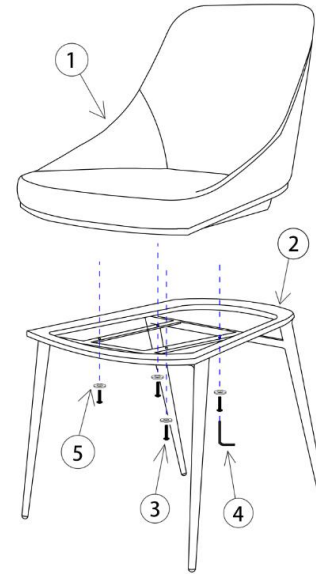

PARTS AND HARDWARE.

1 SEAT x 1

2 LEG x 1

3 BOLT M6-40 x 4

4 ALLEN KEY M4 x 1

5 FLAT WASHER x 4

NOTES.

Thank you for purchasing this quality product! Be sure to check all packing material carefully for small part that may have come loose inside the carton during shipping.

CAUTION: The item is heavy, assembly should be performed by two people.

STEP 1.