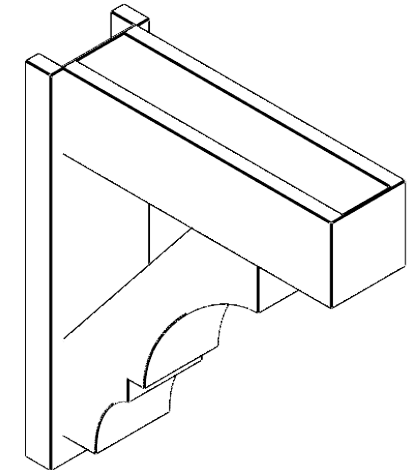

ITEM NUMBER: OUTUROC060X080X24000X28000X060X020X060BOA44RCPR

6"W TOP X 8"W BACK X 24"D X 28"H X 6"T TOP X 2"T BACK TIMBERTHANE ROUGH CEDAR BALBOA FAUX WOOD OPEN OUTLOOKER, BLOCK TOP AND BACK, 6"W CLOSED BRACE, PRIMED TAN

SIDE PROFILE

FRONT PROFILE

ISOMETRIC

EKENA MILLWORK
2300 WEST MAIN ST.
CLARKSVILLE, TX 75426
TOLL FREE: 866-607-0453
WWW.EKENAMILLWORK.COM

NOTES

1. INSTALLATION TO BE COMPLETED IN ACCORDANCE WITH MANUFACTURER'S SPECIFICATIONS.
2. DRAWING MAY NOT BE TO SCALE
3. THIS DRAWING IS INTENDED FOR DESIGN AND PLANNING PURPOSES ONLY.
4. ALL INFORMATION CONTAINED HEREIN WAS CURRENT AT THE TIME OF DEVELOPMENT BUT MUST BE REVIEWED AND APPROVED BY THE PRODUCT MANUFACTURER TO BE CONSIDERED ACCURATE.
5. TIMBERTHANE ARCHITECTURAL PRODUCTS ARE MADE FROM HIGH DENSITY URETHANE AND COME FACTORY PRIMED