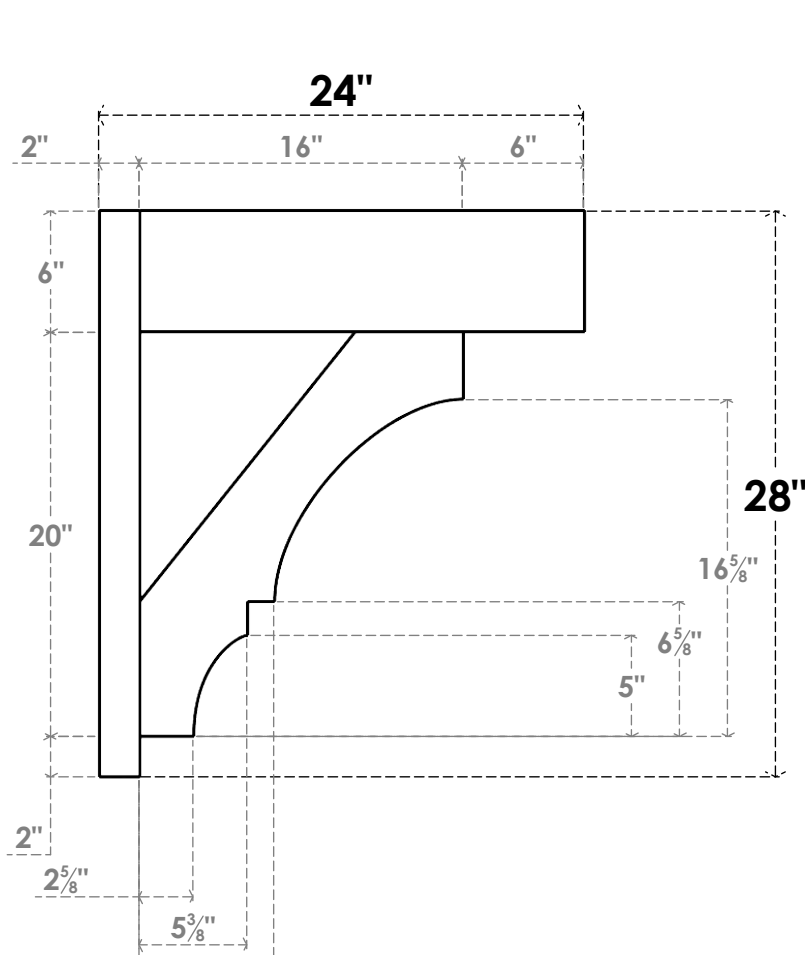

ITEM NUMBER: OUTUROC060X080X24000X28000X060X020X060BOA44RCPR

6"W TOP X 8"W BACK X 24"D X 28"H X 6"T TOP X 2"T BACK TIMBERTHANE ROUGH CEDAR BALBOA FAUX WOOD OPEN OUTLOOKER, BLOCK TOP AND BACK, 6"W CLOSED BRACE, PRIMED TAN

SIDE PROFILE

FRONT PROFILE

ISOMETRIC

EKENA MILLWORK
2300 WEST MAIN ST.
CLARKSVILLE, TX 75426
TOLL FREE: 866-607-0453
WWW.EKENAMILLWORK.COM

NOTES

1. INSTALLATION TO BE COMPLETED IN ACCORDANCE WITH MANUFACTURER'S SPECIFICATIONS.
2. DRAWING MAY NOT BE TO SCALE
3. THIS DRAWING IS INTENDED FOR DESIGN AND PLANNING PURPOSES ONLY.
4. ALL INFORMATION CONTAINED HEREIN WAS CURRENT AT THE TIME OF DEVELOPMENT BUT MUST BE REVIEWED AND APPROVED BY THE PRODUCT MANUFACTURER TO BE CONSIDERED ACCURATE.
5. TIMBERTHANE ARCHITECTURAL PRODUCTS ARE MADE FROM HIGH DENSITY URETHANE AND COME FACTORY PRIMED