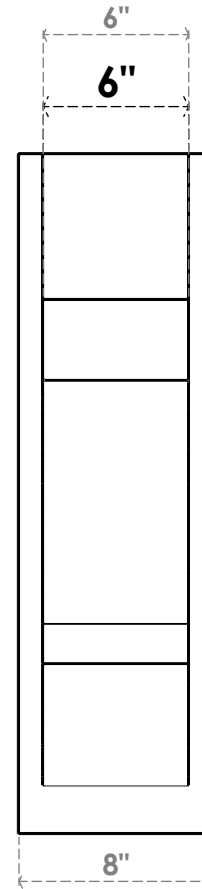

ITEM NUMBER: OUTUROC060X080X24000X28000X060X020X060BOA44RCPR

6"W TOP X 8"W BACK X 24"D X 28"H X 6"T TOP X 2"T BACK TIMBERTHANE ROUGH CEDAR BALBOA FAUX WOOD OPEN OUTLOOKER, BLOCK TOP AND BACK, 6"W CLOSED BRACE, PRIMED TAN

SIDE PROFILE

FRONT PROFILE

ISOMETRIC

EKENA MILLWORK
2300 WEST MAIN ST.
CLARKSVILLE, TX 75426
TOLL FREE: 866-607-0453
WWW.EKENAMILLWORK.COM

NOTES

1. INSTALLATION TO BE COMPLETED IN ACCORDANCE WITH MANUFACTURER'S SPECIFICATIONS.
2. DRAWING MAY NOT BE TO SCALE
3. THIS DRAWING IS INTENDED FOR DESIGN AND PLANNING PURPOSES ONLY.
4. ALL INFORMATION CONTAINED HEREIN WAS CURRENT AT THE TIME OF DEVELOPMENT BUT MUST BE REVIEWED AND APPROVED BY THE PRODUCT MANUFACTURER TO BE CONSIDERED ACCURATE.
5. TIMBERTHANE ARCHITECTURAL PRODUCTS ARE MADE FROM HIGH DENSITY URETHANE AND COME FACTORY PRIMED