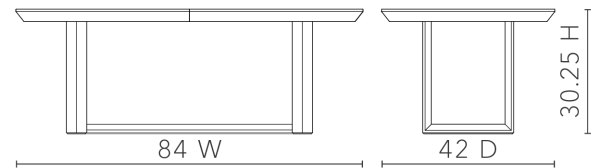

Finn Dining Table, Sand

FIN-375-99-TBL

- 84W x 42D x 30.25H
- Clear Lacquered Bleached Cerused Oak Wood and Veneers
- Number Of Leaves: 2
- Minimum To Maximum Length: 84 - 128

Glazed
Whisper
White

Sand

VILLA & HOUSE